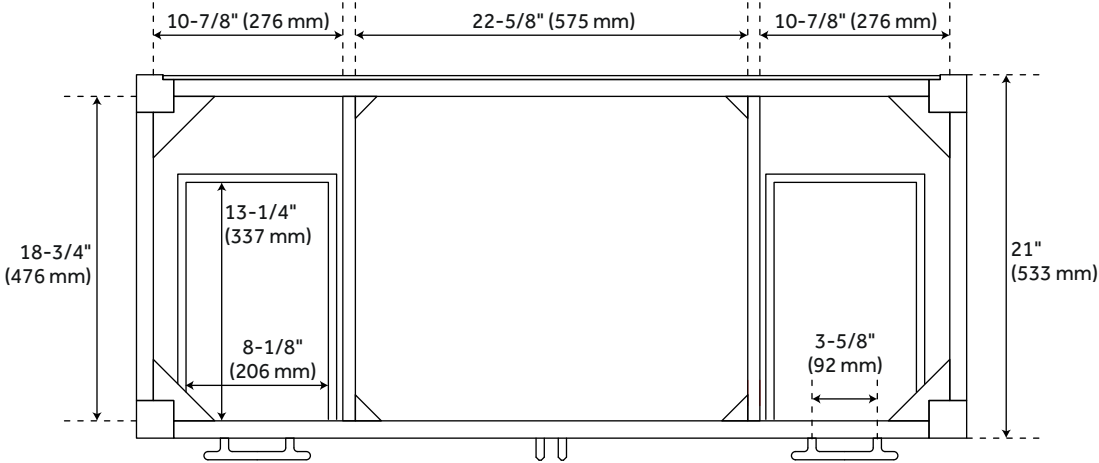

## FEATURES

Installation Type: Freestanding  
Features: Sink Included;Soft-Close Hinges;Matching Mirror  
Product Finish: Black  
Material: Wood  
Number of Doors: 2  
Number of Drawers: 6  
Width: 48"  
Height: 34-3/8"  
Depth: 21"  
Assembly Required: No  
Number of Shelves: 1  
Dovetail Drawers: Yes  
Number of Basins: 1  
Sink Installation: Undermount - Oval  
Basin Length: 16"  
Basin Width: 12-1/2"  
Water Depth To Overflow: 5"  
Fits Drain Hole Size: 1-1/2"  
Faucet Included: No  
Sink Material: Porcelain  
Vanity Top Thickness: 3cm  
Water Depth to Rim: 6"  
Adjustable Shelves: Yes  
Hardware Finish: Gunmetal  
Built-In Adjusters: Yes  
Sink Included: Yes  
Sink Color: White  
Basin Overflow: Yes  
Vanity Top Included: Yes  
Vanity Top Depth: 22"  
Vanity Top Width: 49"  
Backsplash: Yes  
Mirror Included: No  
Recommended Accessories: 9371978, 10054809

## ADDITIONAL FEATURES

- Pyramid-shaped door panels.
- Includes a matching backsplash and white porcelain sink.
- Polished Carrara Marble is sourced from Italy.
- Each stone top is carved from a single piece of stone and will feature natural variations.
- See Installation Instructions for directions to attach the vanity top and sink.
- All dimensions are ( $\pm 1/2$ ").
- [Wood finish samples available.](#)

# 48" HOLMESDALE VANITY - BLACK

All dimensions and specifications are nominal and may vary. Use actual products for accuracy in critical situations.