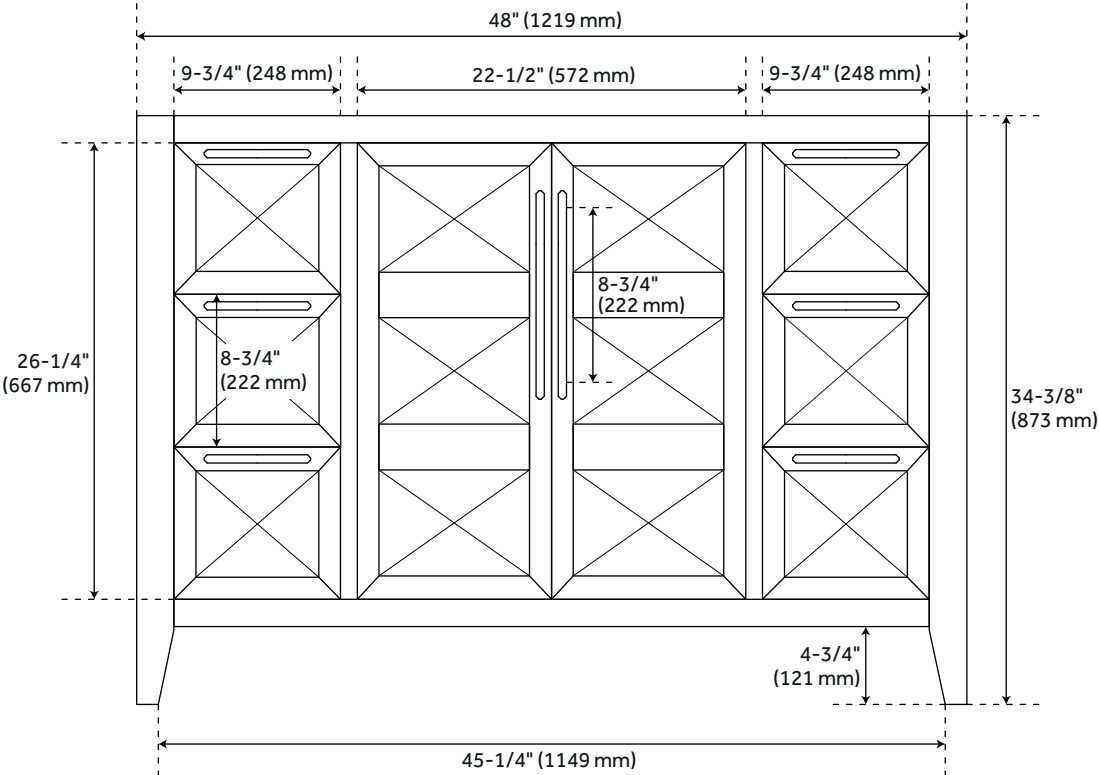

48" HOLMESDALE VANITY - BLACK

All dimensions and specifications are nominal and may vary. Use actual products for accuracy in critical situations.