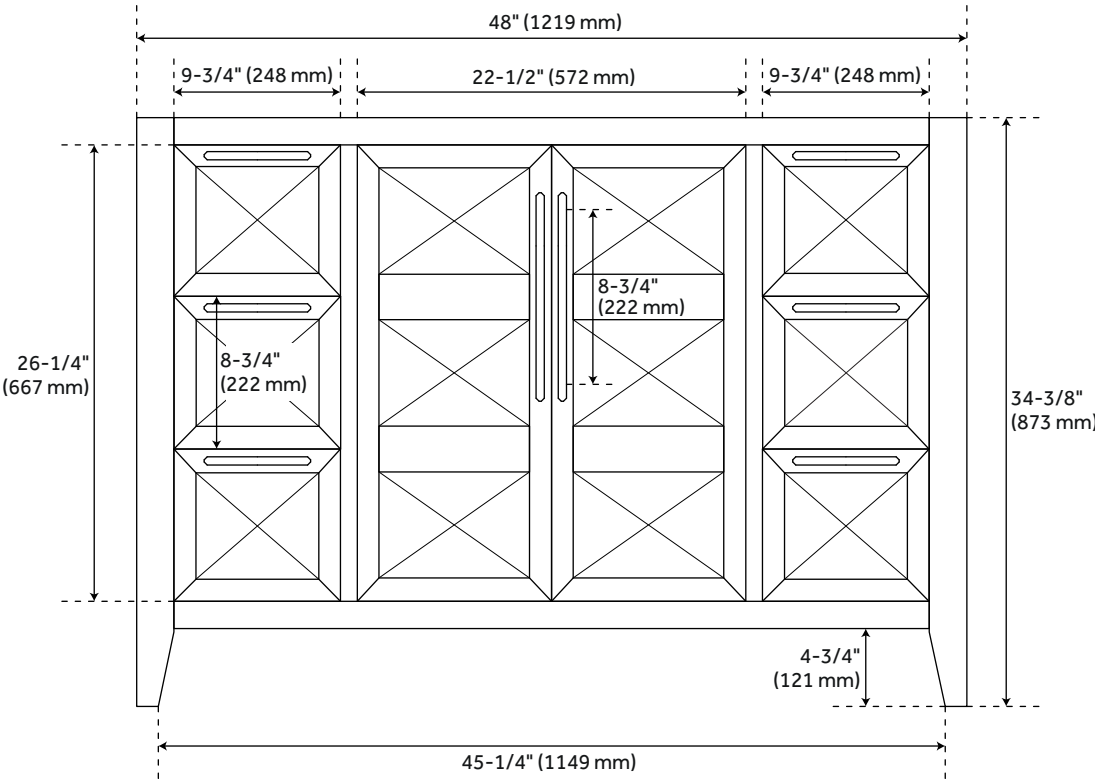

48" HOLMESDALE VANITY -BLACK - VANITY CABINET ONLY

SKU: 484513
Code: SH484513

FEATURES

Installation Type: Freestanding
Features: Soft-Close Hinges; Matching Mirror
Product Finish: Black
Material: Wood
Number of Doors: 2
Number of Drawers: 6
Width: 48"
Height: 34-3/8"
Depth: 21"
Assembly Required: No
Number of Shelves: 1
Dovetail Drawers: Yes
Number of Basins: 1
Vanity Top Options: No Top
Faucet Centers: No Faucet Hole
Faucet Included: No
Size: 48"
Adjustable Shelves: Yes
Hardware Finish: Gunmetal
Built-In Adjusters: Yes
Sink Included: No
Vanity Top Included: No
Backsplash: No
Mirror Included: No
Recommended Accessories: 9371978, 10054809

REVISED 4/5/2023

48" HOLMESDALE VANITY - BLACK - VANITY CABINET ONLY

SKU: 484513
Code: SH484513

ADDITIONAL FEATURES

- Pyramid-shaped door panels.
- See Installation Instructions for directions to attach the vanity top and sink.
- All dimensions are ($\pm 1/2$ ").
- [Wood finish samples available.](#)

REVISED 4/5/2023

48" HOLMESDALE VANITY - BLACK

All dimensions and specifications are nominal and may vary. Use actual products for accuracy in critical situations.