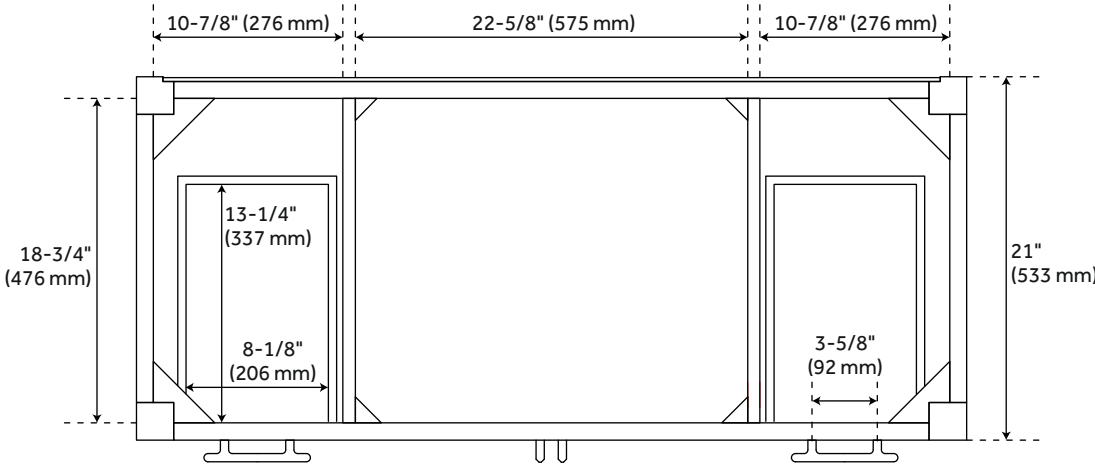

48" HOLMESDALE VANITY -BLACK - VANITY CABINET ONLY

SKU: 484513
Code: SH484513

FEATURES

Installation Type: Freestanding
Features: Soft-Close Hinges; Matching Mirror
Product Finish: Black
Material: Wood
Number of Doors: 2
Number of Drawers: 6
Width: 48"
Height: 34-3/8"
Depth: 21"
Assembly Required: No
Number of Shelves: 1
Dovetail Drawers: Yes
Number of Basins: 1
Vanity Top Options: No Top
Faucet Centers: No Faucet Hole
Faucet Included: No
Size: 48"
Adjustable Shelves: Yes
Hardware Finish: Gunmetal
Built-In Adjusters: Yes
Sink Included: No
Vanity Top Included: No
Backsplash: No
Mirror Included: No
Recommended Accessories: 9371978, 10054809

REVISED 4/5/2023

48" HOLMESDALE VANITY - BLACK - VANITY CABINET ONLY

SKU: 484513
Code: SH484513

ADDITIONAL FEATURES

- Pyramid-shaped door panels.
- See Installation Instructions for directions to attach the vanity top and sink.
- All dimensions are ($\pm 1/2$ ").
- [Wood finish samples available.](#)

REVISED 4/5/2023

48" HOLMESDALE VANITY - BLACK

All dimensions and specifications are nominal and may vary. Use actual products for accuracy in critical situations.