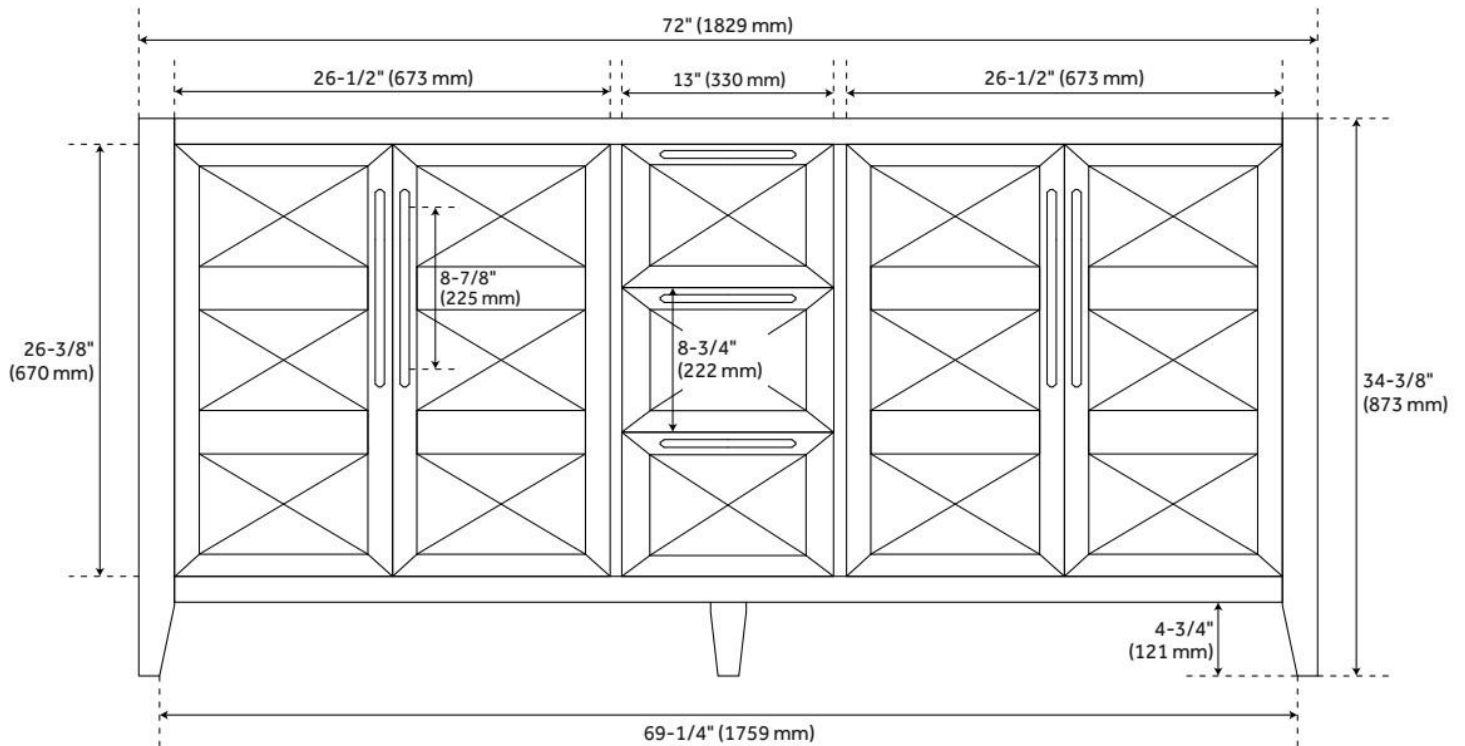

72" HOLMESDALE VANITY - BLACK - VANITY CABINET ONLY

SKU: 484514
Code: SH484514

REVISED 7/30/2024