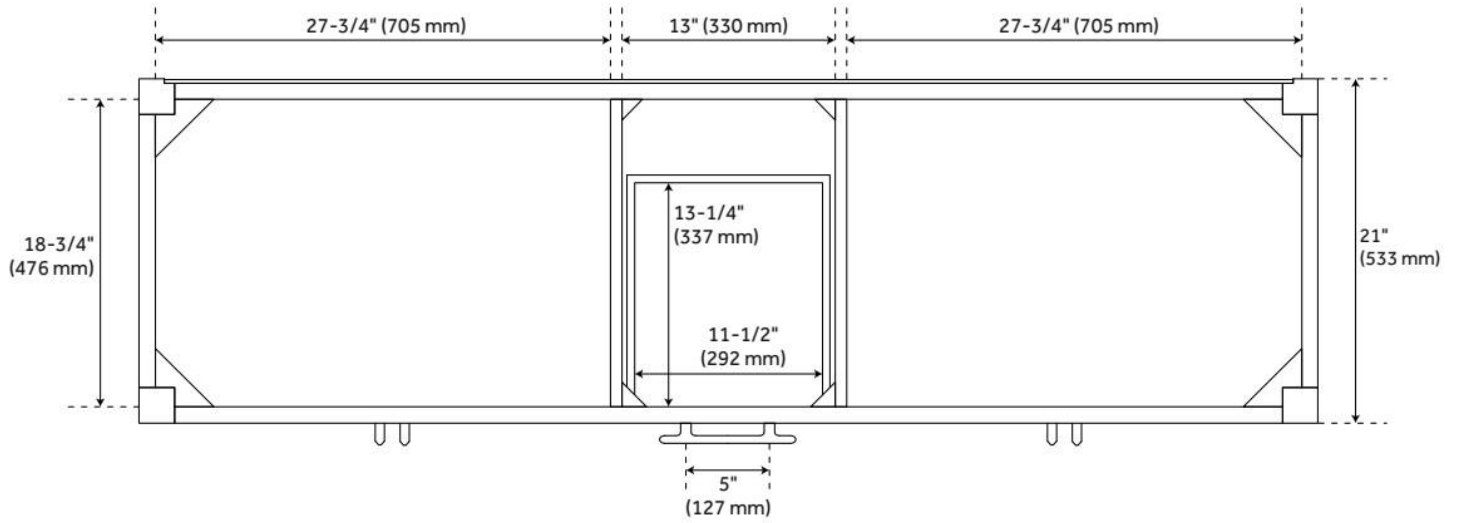

72" HOLMESDALE VANITY - BLACK - VANITY CABINET ONLY

SKU: 484514
Code: SH484514

FEATURES

Material: Wood
Product Finish: Black
Number of Doors: 4
Number of Drawers: 3
Soft-Close Hinges: Yes
Soft-Close Slides: Yes
Dovetail Drawers: Yes
Adjustable Shelves: Yes
Hardware Finish: Gunmetal
Built-In Adjusters: Yes

ADDITIONAL FEATURES

- Pyramid-shaped door panels.
- See Installation Instructions for directions to attach the vanity top and sink.
- All dimensions are ($\pm 1/2''$).
- [Wood finish samples available.](#)

REVISED 7/30/2024

72" HOLMESDALE VANITY - BLACK - VANITY CABINET ONLY

SKU: 484514
Code: SH484514

REVISED 7/30/2024