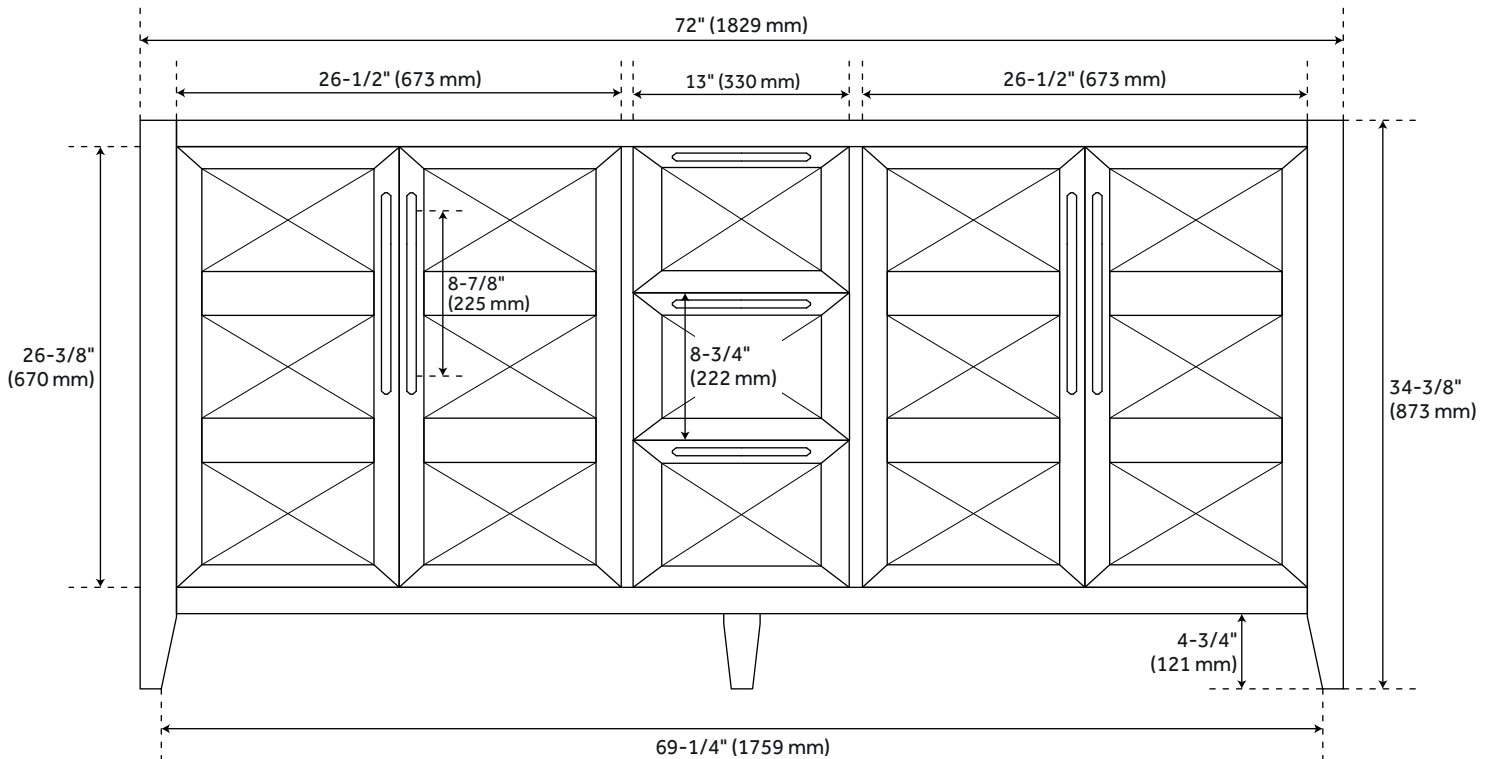

72" HOLMESDALE VANITY WITH RECTANGULAR UNDERMOUNT SINKS - BLACK

SKU: 953859-72-RUMB

Code: SH484535, SH484536, SH484537, SH484538, SH484539, SH484540, SH484541, SH484542

FEATURES

Installation Type: Freestanding
Features: Sink Included;Soft-Close Hinges;Matching Mirror
Product Finish: Black
Material: Wood
Number of Doors: 4
Number of Drawers: 3
Width: 72"
Height: 34-3/8"
Depth: 21"
Assembly Required: No
Number of Shelves: 2
Dovetail Drawers: Yes
Number of Basins: 2
Sink Installation: Undermount - Rectangle
Basin Length: 18-1/8"
Basin Width: 12-3/4"
Water Depth To Overflow: 4-1/8"
Fits Drain Hole Size: 1-1/2"
Faucet Included: No
Sink Material: Porcelain
Vanity Top Thickness: 3cm
Water Depth to Rim: 5-1/2"
Adjustable Shelves: Yes
Hardware Finish: Gunmetal
Built-In Adjusters: Yes
Sink Included: Yes
Sink Color: White
Basin Overflow: Yes
Vanity Top Included: Yes
Vanity Top Depth: 22"
Vanity Top Width: 73"
Backsplash: Yes
Mirror Included: No
Recommended Accessories: 9371978, 10054809

REVISED 4/5/2023

72" HOLMESDALE VANITY WITH RECTANGULAR UNDERMOUNT SINKS - BLACK

SKU: 953859-72-RUMB

Code: SH484535, SH484536, SH484537, SH484538, SH484539, SH484540, SH484541, SH484542

ADDITIONAL FEATURES

- Pyramid-shaped door panels.
- Includes a matching backsplash and white porcelain sinks.
- Polished Carrara Marble is sourced from Italy.
- Each stone top is carved from a single piece of stone and will feature natural variations.
- All dimensions are ($\pm 1/2''$).
- [Wood finish samples available.](#)

REVISED 4/5/2023

72" HOLMESDALE VANITY - BLACK

All dimensions and specifications are nominal and may vary. Use actual products for accuracy in critical situations.