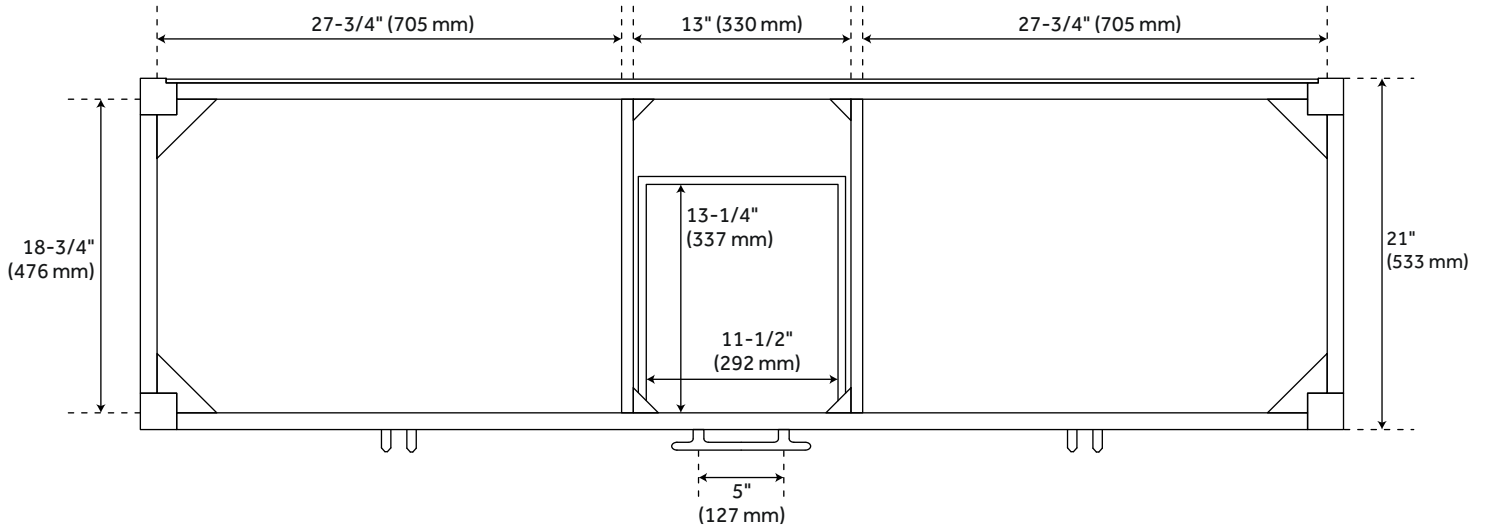

72" HOLMESDALE VANITY WITH RECTANGULAR UNDERMOUNT SINKS - BLACK

SKU: 953859-72-RUMB

Code: SH484535, SH484536, SH484537, SH484538, SH484539, SH484540, SH484541, SH484542

FEATURES

Installation Type: Freestanding
Features: Sink Included;Soft-Close Hinges;Matching Mirror
Product Finish: Black
Material: Wood
Number of Doors: 4
Number of Drawers: 3
Width: 72"
Height: 34-3/8"
Depth: 21"
Assembly Required: No
Number of Shelves: 2
Dovetail Drawers: Yes
Number of Basins: 2
Sink Installation: Undermount - Rectangle
Basin Length: 18-1/8"
Basin Width: 12-3/4"
Water Depth To Overflow: 4-1/8"
Fits Drain Hole Size: 1-1/2"
Faucet Included: No
Sink Material: Porcelain
Vanity Top Thickness: 3cm
Water Depth to Rim: 5-1/2"
Adjustable Shelves: Yes
Hardware Finish: Gunmetal
Built-In Adjusters: Yes
Sink Included: Yes
Sink Color: White
Basin Overflow: Yes
Vanity Top Included: Yes
Vanity Top Depth: 22"
Vanity Top Width: 73"
Backsplash: Yes
Mirror Included: No
Recommended Accessories: 9371978, 10054809

REVISED 4/5/2023

72" HOLMESDALE VANITY WITH RECTANGULAR UNDERMOUNT SINKS - BLACK

SKU: 953859-72-RUMB

Code: SH484535, SH484536, SH484537, SH484538, SH484539, SH484540, SH484541, SH484542

ADDITIONAL FEATURES

- Pyramid-shaped door panels.
- Includes a matching backsplash and white porcelain sinks.
- Polished Carrara Marble is sourced from Italy.
- Each stone top is carved from a single piece of stone and will feature natural variations.
- All dimensions are ($\pm 1/2''$).
- [Wood finish samples available.](#)

REVISED 4/5/2023

72" HOLMESDALE VANITY - BLACK

All dimensions and specifications are nominal and may vary. Use actual products for accuracy in critical situations.