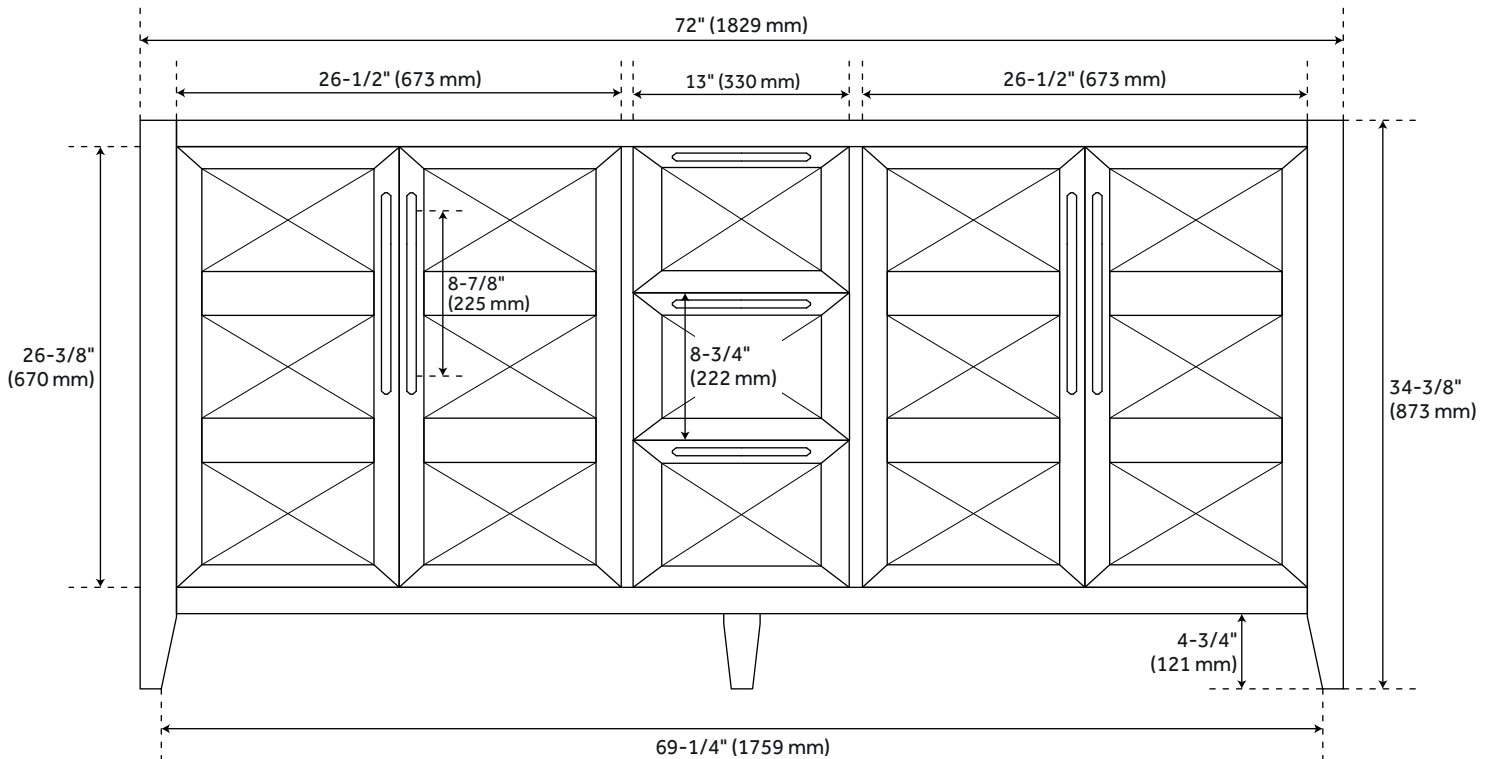

72" HOLMESDALE VANITY - BLACK

All dimensions and specifications are nominal and may vary. Use actual products for accuracy in critical situations.