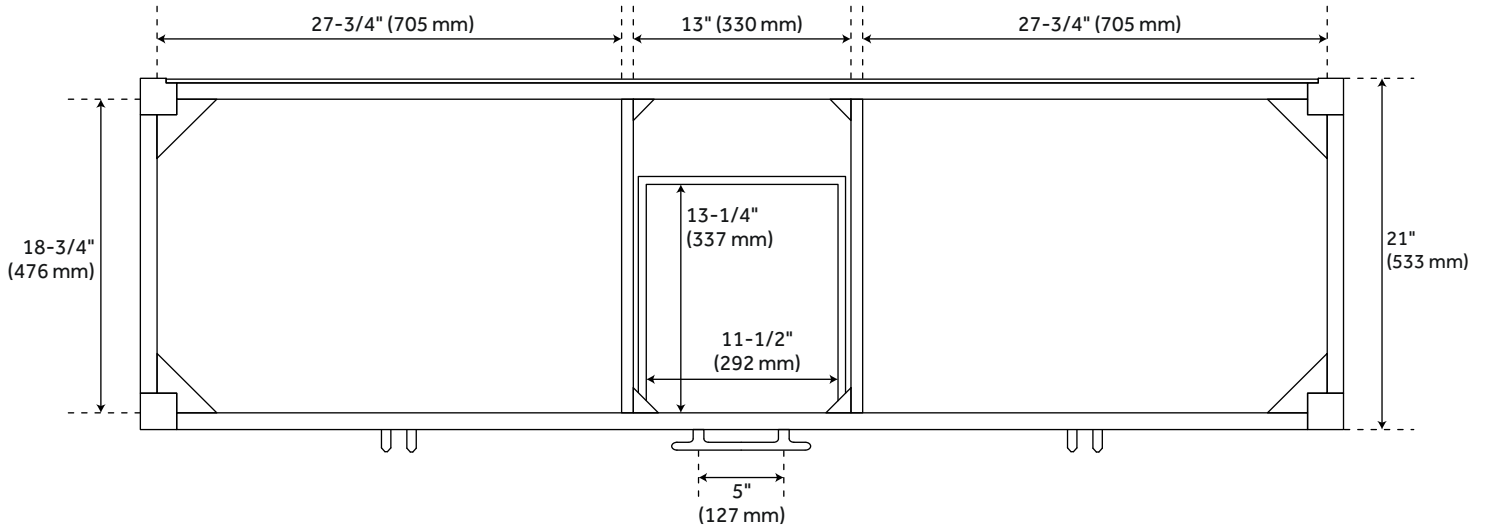

72" HOLMESDALE VANITY - BLACK

All dimensions and specifications are nominal and may vary. Use actual products for accuracy in critical situations.