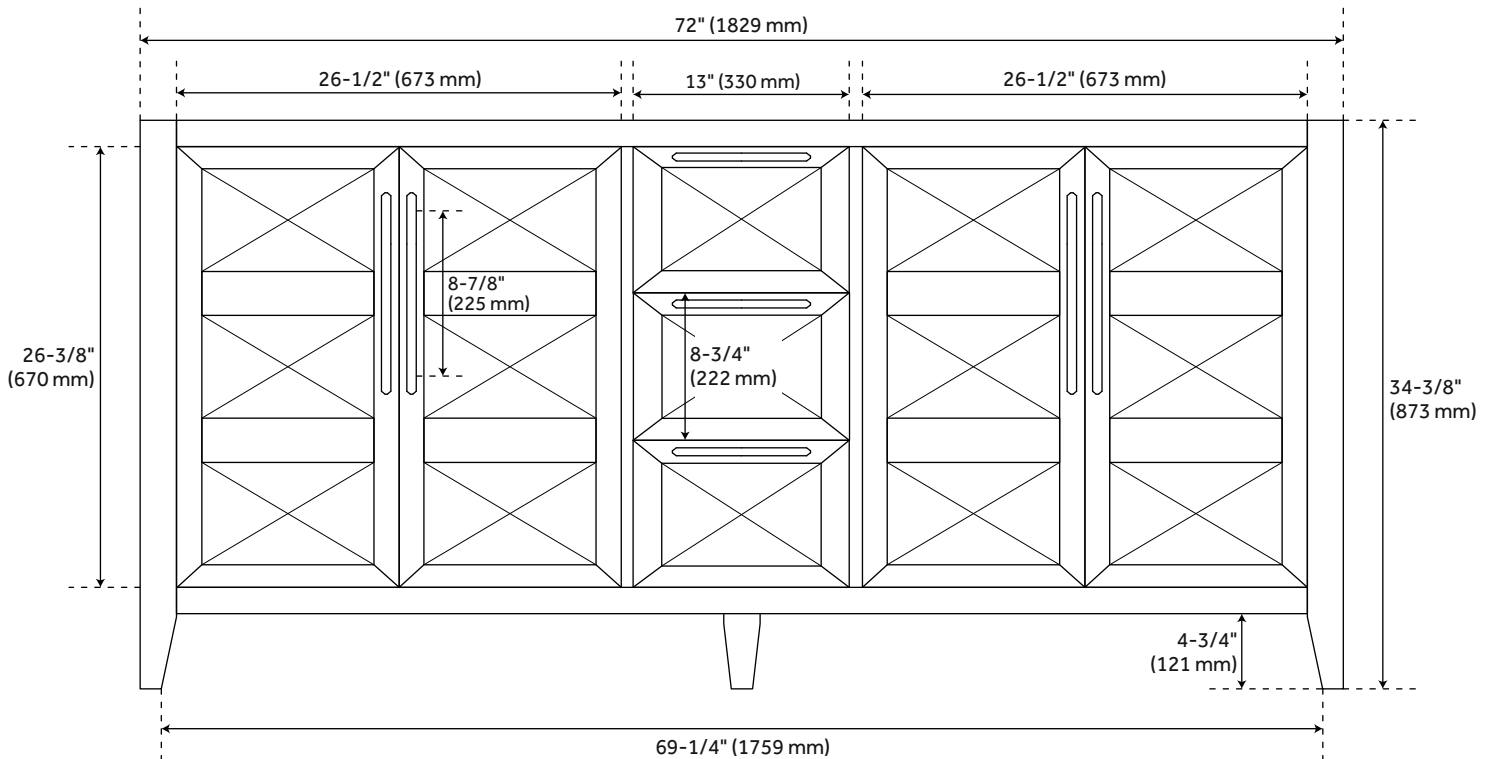

72" HOLMESDALE VANITY -BLACK - VANITY CABINET ONLY

SKU: 484514
Code: SH484514

FEATURES

Installation Type: Freestanding
Features: Soft-Close Hinges; Matching Mirror
Product Finish: Black
Material: Wood
Number of Doors: 4
Number of Drawers: 3
Width: 72"
Height: 34-3/8"
Depth: 21"
Assembly Required: No
Number of Shelves: 2
Dovetail Drawers: Yes
Number of Basins: 2
Vanity Top Options: No Top
Faucet Centers: No Faucet Hole
Faucet Included: No
Size: 72"
Adjustable Shelves: Yes
Hardware Finish: Gunmetal
Built-In Adjusters: Yes
Sink Included: No
Vanity Top Included: No
Backsplash: No
Mirror Included: No
Recommended Accessories: 9371978, 10054809

REVISED 4/5/2023

72" HOLMESDALE VANITY - BLACK - VANITY CABINET ONLY

SKU: 484514
Code: SH484514

ADDITIONAL FEATURES

- Pyramid-shaped door panels.
- See Installation Instructions for directions to attach the vanity top and sink.
- All dimensions are ($\pm 1/2$ ").
- [Wood finish samples available.](#)

REVISED 4/5/2023

72" HOLMESDALE VANITY - BLACK

All dimensions and specifications are nominal and may vary. Use actual products for accuracy in critical situations.