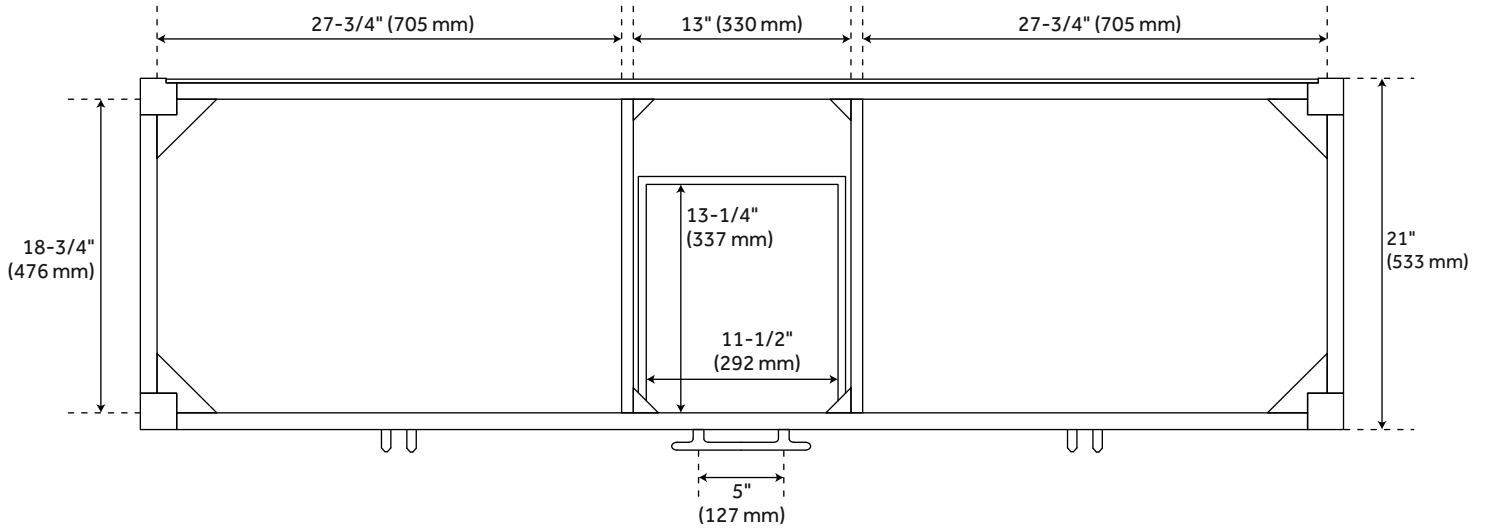

72" HOLMESDALE VANITY -BLACK - VANITY CABINET ONLY

SKU: 484514
Code: SH484514

FEATURES

Installation Type: Freestanding
Features: Soft-Close Hinges; Matching Mirror
Product Finish: Black
Material: Wood
Number of Doors: 4
Number of Drawers: 3
Width: 72"
Height: 34-3/8"
Depth: 21"
Assembly Required: No
Number of Shelves: 2
Dovetail Drawers: Yes
Number of Basins: 2
Vanity Top Options: No Top
Faucet Centers: No Faucet Hole
Faucet Included: No
Size: 72"
Adjustable Shelves: Yes
Hardware Finish: Gunmetal
Built-In Adjusters: Yes
Sink Included: No
Vanity Top Included: No
Backsplash: No
Mirror Included: No
Recommended Accessories: 9371978, 10054809

REVISED 4/5/2023

72" HOLMESDALE VANITY - BLACK - VANITY CABINET ONLY

SKU: 484514
Code: SH484514

ADDITIONAL FEATURES

- Pyramid-shaped door panels.
- See Installation Instructions for directions to attach the vanity top and sink.
- All dimensions are ($\pm 1/2$ ").
- [Wood finish samples available.](#)

REVISED 4/5/2023

72" HOLMESDALE VANITY - BLACK

All dimensions and specifications are nominal and may vary. Use actual products for accuracy in critical situations.