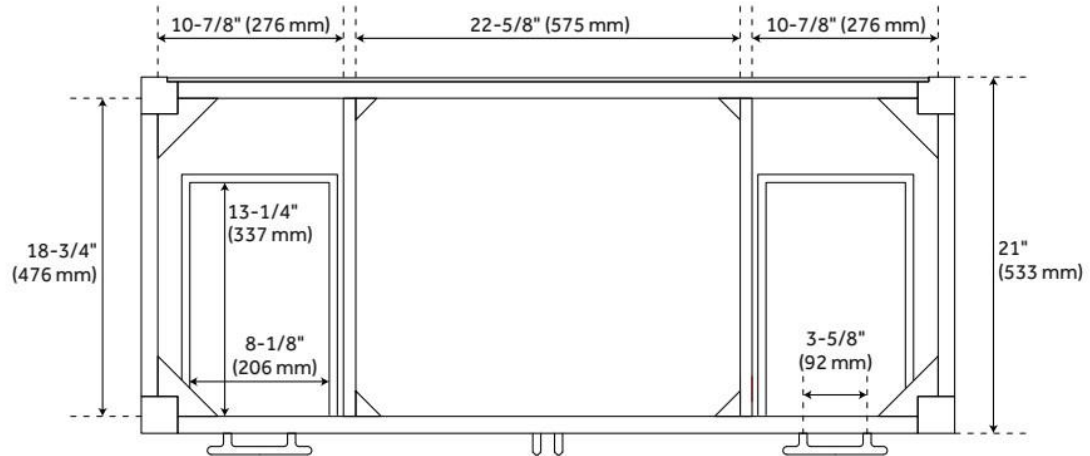

48" HOLMESDALE VANITY - BRIGHT WHITE - VANITY CABINET ONLY

SKU: 484515
Code: SH484515

REVISED 8/8/2024