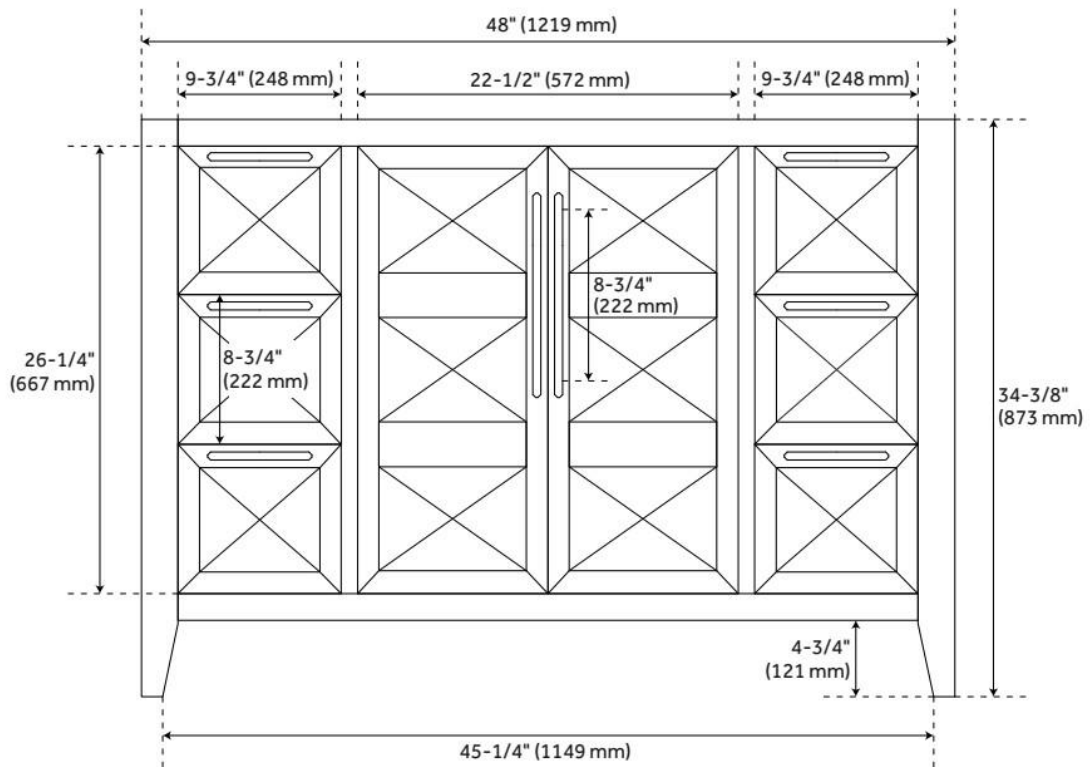

48" HOLMESDALE VANITY - BRIGHT WHITE - VANITY CABINET ONLY

SKU: 484515
Code: SH484515

REVISED 8/8/2024