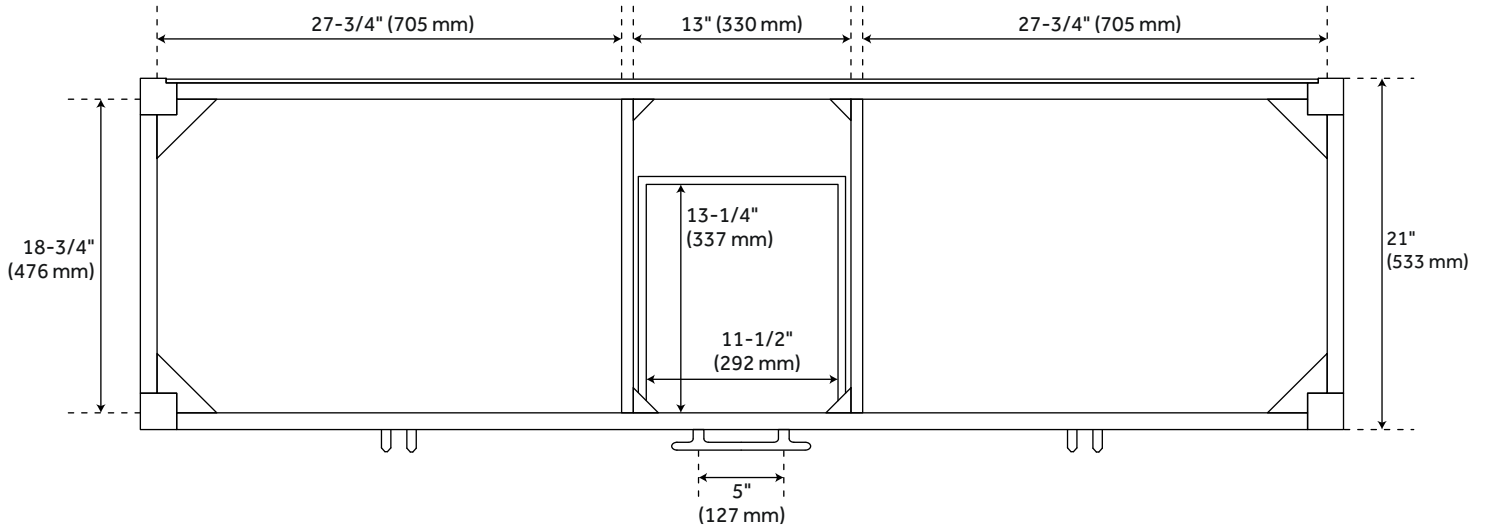

## FEATURES

Installation Type: Freestanding  
Features: Sink Included;Soft-Close Hinges;Matching Mirror  
Product Finish: Bright White  
Material: Wood  
Number of Doors: 4  
Number of Drawers: 3  
Width: 72"  
Height: 34-3/8"  
Depth: 21"  
Assembly Required: No  
Dovetail Drawers: Yes  
Number of Basins: 2  
Sink Installation: Undermount - Rectangle  
Basin Length: 18-1/8"  
Basin Width: 12-3/4"  
Water Depth To Overflow: 4-1/8"  
Fits Drain Hole Size: 1-1/2"  
Faucet Included: No  
Sink Material: Porcelain  
Vanity Top Thickness: 3cm  
Water Depth to Rim: 5-1/2"  
Hardware Finish: Satin Nickel  
Built-In Adjusters: Yes  
Sink Included: Yes  
Sink Color: White  
Basin Overflow: Yes  
Vanity Top Included: Yes  
Vanity Top Depth: 22"  
Vanity Top Width: 73"  
Backsplash: Yes  
Mirror Included: No  
Recommended Accessory: 10054811

## ADDITIONAL FEATURES

- Includes a matching backsplash and white porcelain sinks.
- Polished Carrara Marble is sourced from Italy.
- Each stone top is carved from a single piece of stone and will feature natural variations.
- All dimensions are ( $\pm 1/2"$ ).
- [Wood finish samples available.](#)

# 72" HOLMESDALE VANITY - BRIGHT WHITE

All dimensions and specifications are nominal and may vary. Use actual products for accuracy in critical situations.