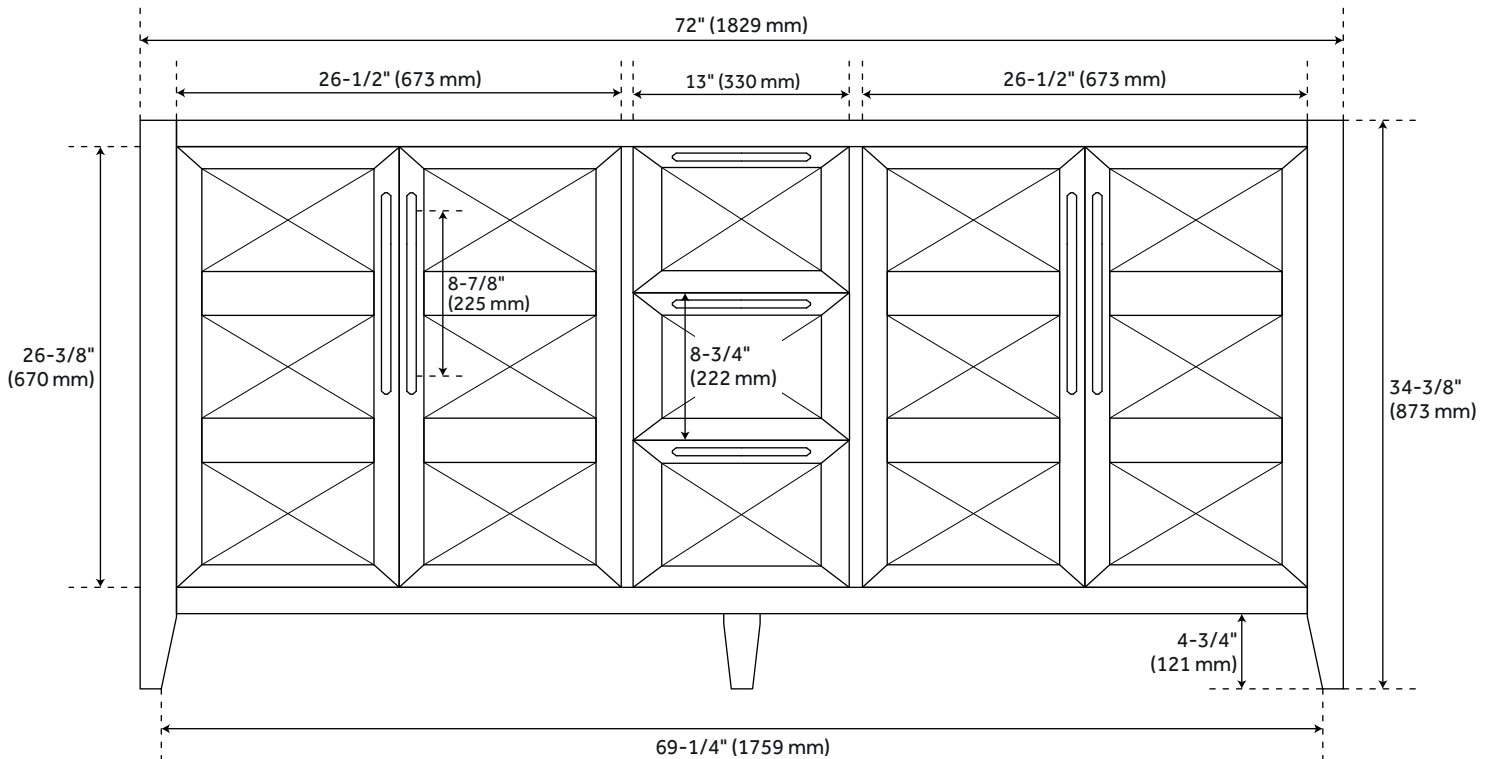

## FEATURES

Installation Type: Freestanding  
Features: Sink Included;Soft-Close Hinges;Matching Mirror  
Product Finish: Bright White  
Material: Wood  
Number of Doors: 4  
Number of Drawers: 3  
Width: 72"  
Height: 34-3/8"  
Depth: 21"  
Assembly Required: No  
Dovetail Drawers: Yes  
Number of Basins: 2  
Sink Installation: Undermount - Rectangle  
Basin Length: 18-1/8"  
Basin Width: 12-3/4"  
Water Depth To Overflow: 4-1/8"  
Fits Drain Hole Size: 1-1/2"  
Faucet Included: No  
Sink Material: Porcelain  
Vanity Top Thickness: 3cm  
Water Depth to Rim: 5-1/2"  
Hardware Finish: Satin Nickel  
Built-In Adjusters: Yes  
Sink Included: Yes  
Sink Color: White  
Basin Overflow: Yes  
Vanity Top Included: Yes  
Vanity Top Depth: 22"  
Vanity Top Width: 73"  
Backsplash: Yes  
Mirror Included: No  
Recommended Accessory: 10054811

## ADDITIONAL FEATURES

- Includes a matching backsplash and white porcelain sinks.
- Polished Carrara Marble is sourced from Italy.
- Each stone top is carved from a single piece of stone and will feature natural variations.
- All dimensions are ( $\pm 1/2"$ ).
- [Wood finish samples available.](#)

# 72" HOLMESDALE VANITY - BRIGHT WHITE

All dimensions and specifications are nominal and may vary. Use actual products for accuracy in critical situations.