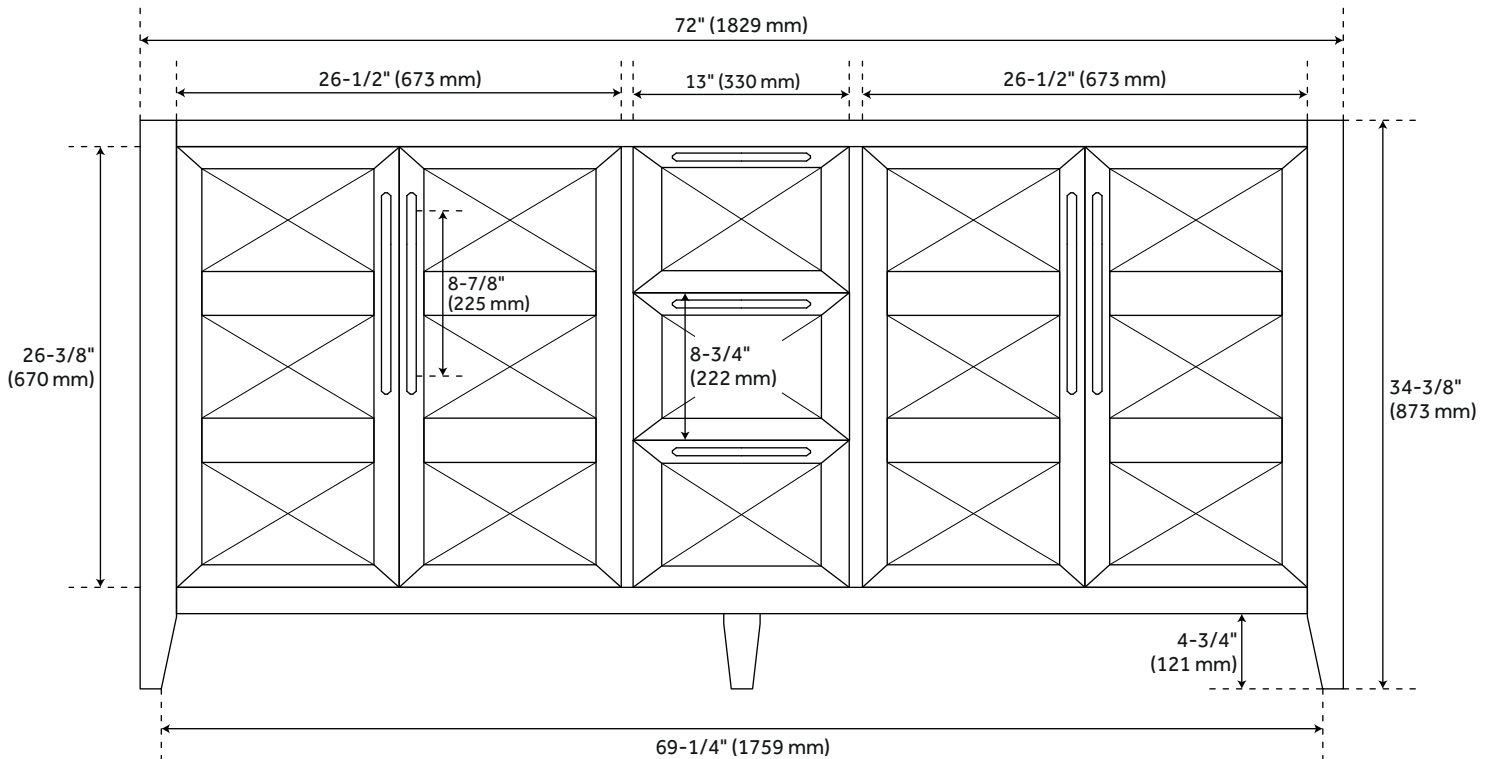

72" HOLMESDALE VANITY - BRIGHT WHITE

SKU: 484516
Code: SH484516

FEATURES

Installation Type: Freestanding
Features: Soft-Close Hinges; Matching Mirror
Product Finish: Bright White
Material: Wood
Number of Doors: 4
Number of Drawers: 3
Width: 72"
Height: 34-3/8"
Depth: 21"
Assembly Required: No
Dovetail Drawers: Yes
Number of Basins: 2
Vanity Top Options: No Top
Faucet Centers: No Faucet Hole
Faucet Included: No
Size: 72"
Hardware Finish: Satin Nickel
Built-In Adjusters: Yes
Sink Included: No
Vanity Top Included: No
Backsplash: No
Mirror Included: No
Recommended Accessory: 10054811

REVISED 2/13/2023

72" HOLMESDALE VANITY - BRIGHT WHITE

SKU: 484516
Code: SH484516

ADDITIONAL FEATURES

- See Installation Instructions for directions to attach the vanity top and sink.
- All dimensions are ($\pm 1/2$ ").
- [Wood finish samples available.](#)

REVISED 2/13/2023

72" HOLMESDALE VANITY - BRIGHT WHITE

All dimensions and specifications are nominal and may vary. Use actual products for accuracy in critical situations.