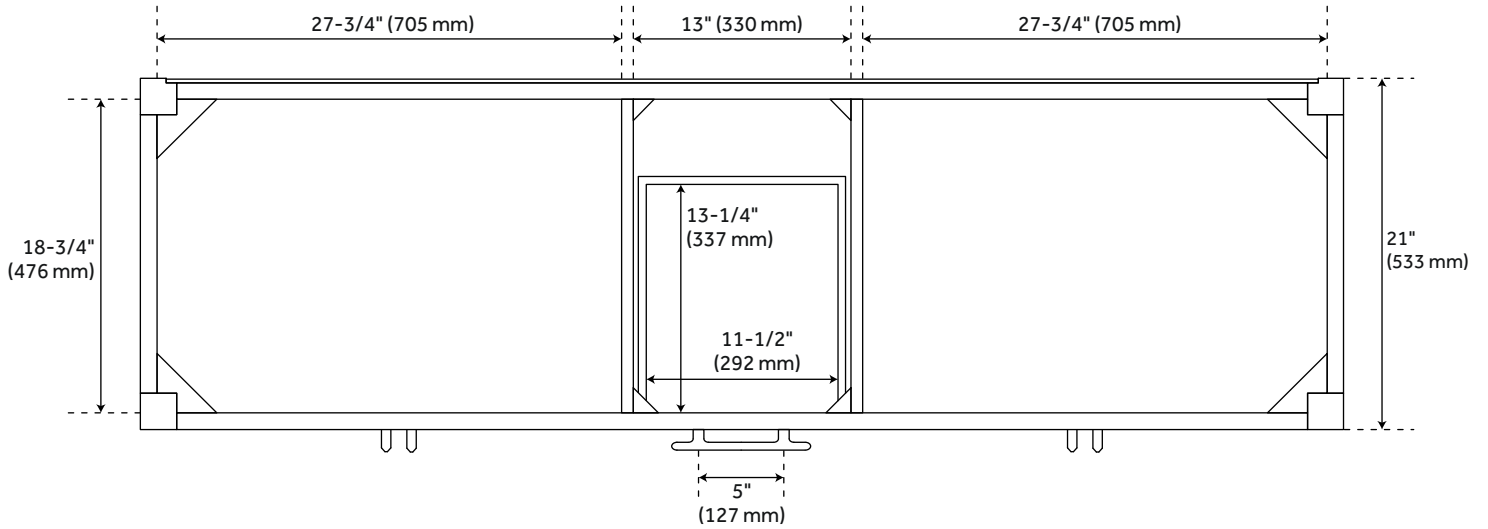

72" HOLMESDALE VANITY - BRIGHT WHITE

SKU: 484516
Code: SH484516

FEATURES

Installation Type: Freestanding
Features: Soft-Close Hinges; Matching Mirror
Product Finish: Bright White
Material: Wood
Number of Doors: 4
Number of Drawers: 3
Width: 72"
Height: 34-3/8"
Depth: 21"
Assembly Required: No
Dovetail Drawers: Yes
Number of Basins: 2
Vanity Top Options: No Top
Faucet Centers: No Faucet Hole
Faucet Included: No
Size: 72"
Hardware Finish: Satin Nickel
Built-In Adjusters: Yes
Sink Included: No
Vanity Top Included: No
Backsplash: No
Mirror Included: No
Recommended Accessory: 10054811

REVISED 2/13/2023

72" HOLMESDALE VANITY - BRIGHT WHITE

SKU: 484516
Code: SH484516

ADDITIONAL FEATURES

- See Installation Instructions for directions to attach the vanity top and sink.
- All dimensions are ($\pm 1/2$ ").
- [Wood finish samples available.](#)

REVISED 2/13/2023

72" HOLMESDALE VANITY - BRIGHT WHITE

All dimensions and specifications are nominal and may vary. Use actual products for accuracy in critical situations.