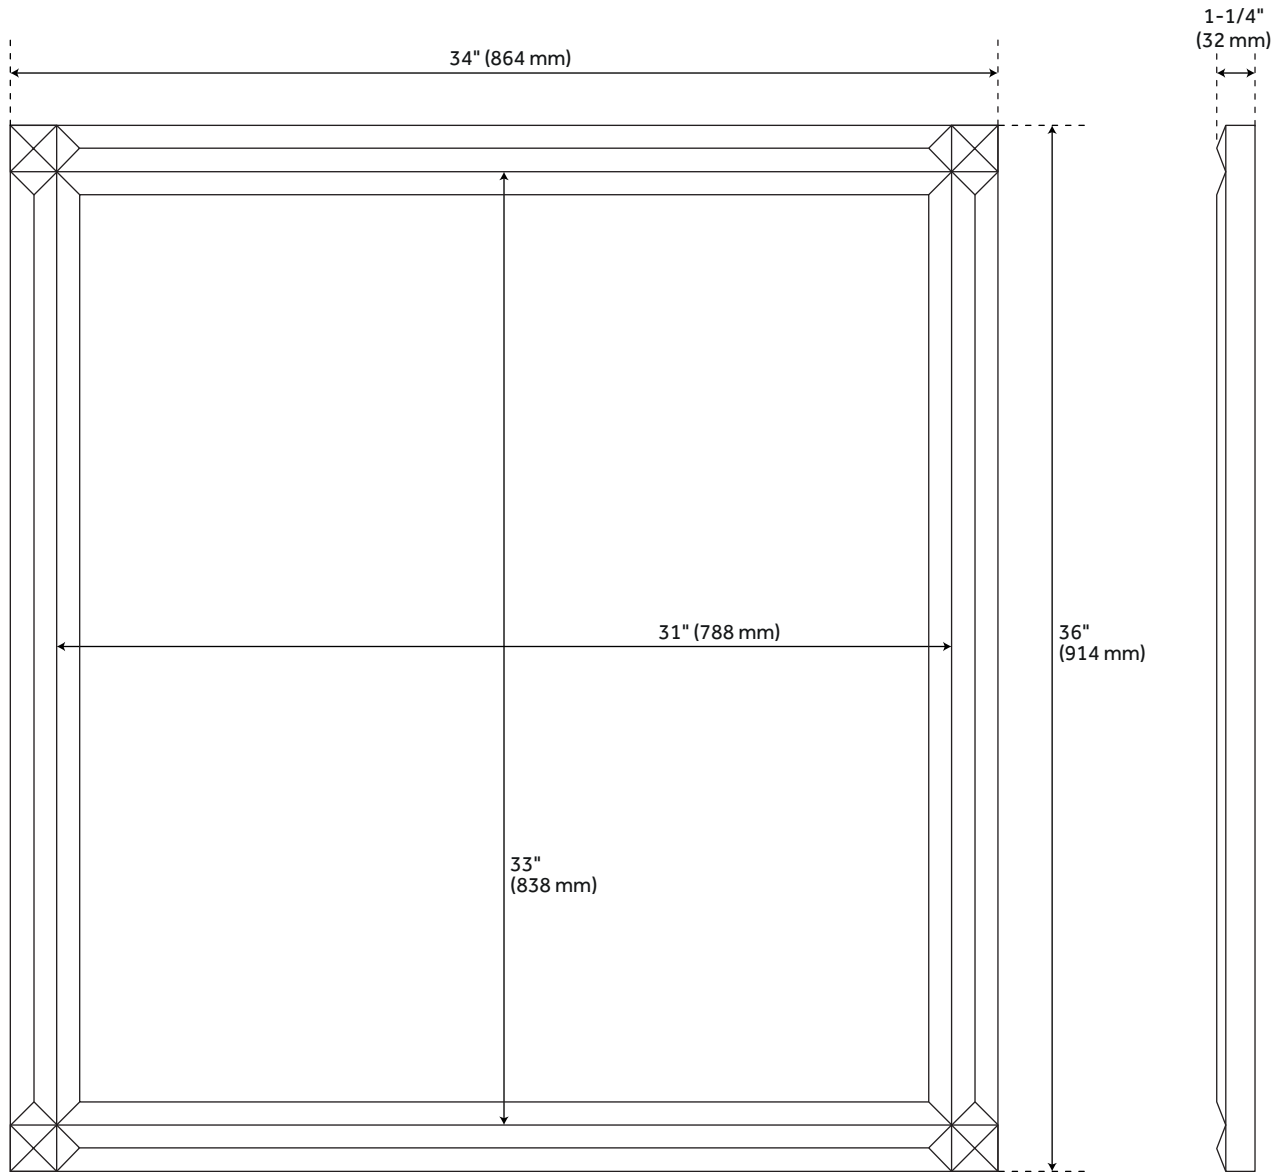

## FEATURES

Features: Framed  
Design: Modern  
Product Finish: Black  
Material: Wood  
Width: 34"  
Height: 36"  
Depth: 1-1/4"  
Mounting Hardware Included: Yes  
Assembly Required: No  
Shape: Rectangle  
Size: 34"  
Mirror Shape: Rectangle  
Mirror Only Width: 31"  
Mirror Only Height: 33"  
Recommended Accessories: 9371978

# HOLMESDALE VANITY MIRROR - BLACK

SKU: 484517  
Code: SH484517

## ADDITIONAL FEATURES

- Mirror overall dimensions: 34" W x 36" H x 1-1/4" D. Mirror only dimensions: 31" W x 33" H.
- Horizontal mounting centers: 1-1/4".
- All dimensions are ( $\pm 1/2$ ").
- Durable French cleat installation.
- [Wood finish samples available.](#)

# 34" HOLMESDALE VANITY MIRROR - BLACK

All dimensions and specifications are nominal and may vary. Use actual products for accuracy in critical situations.