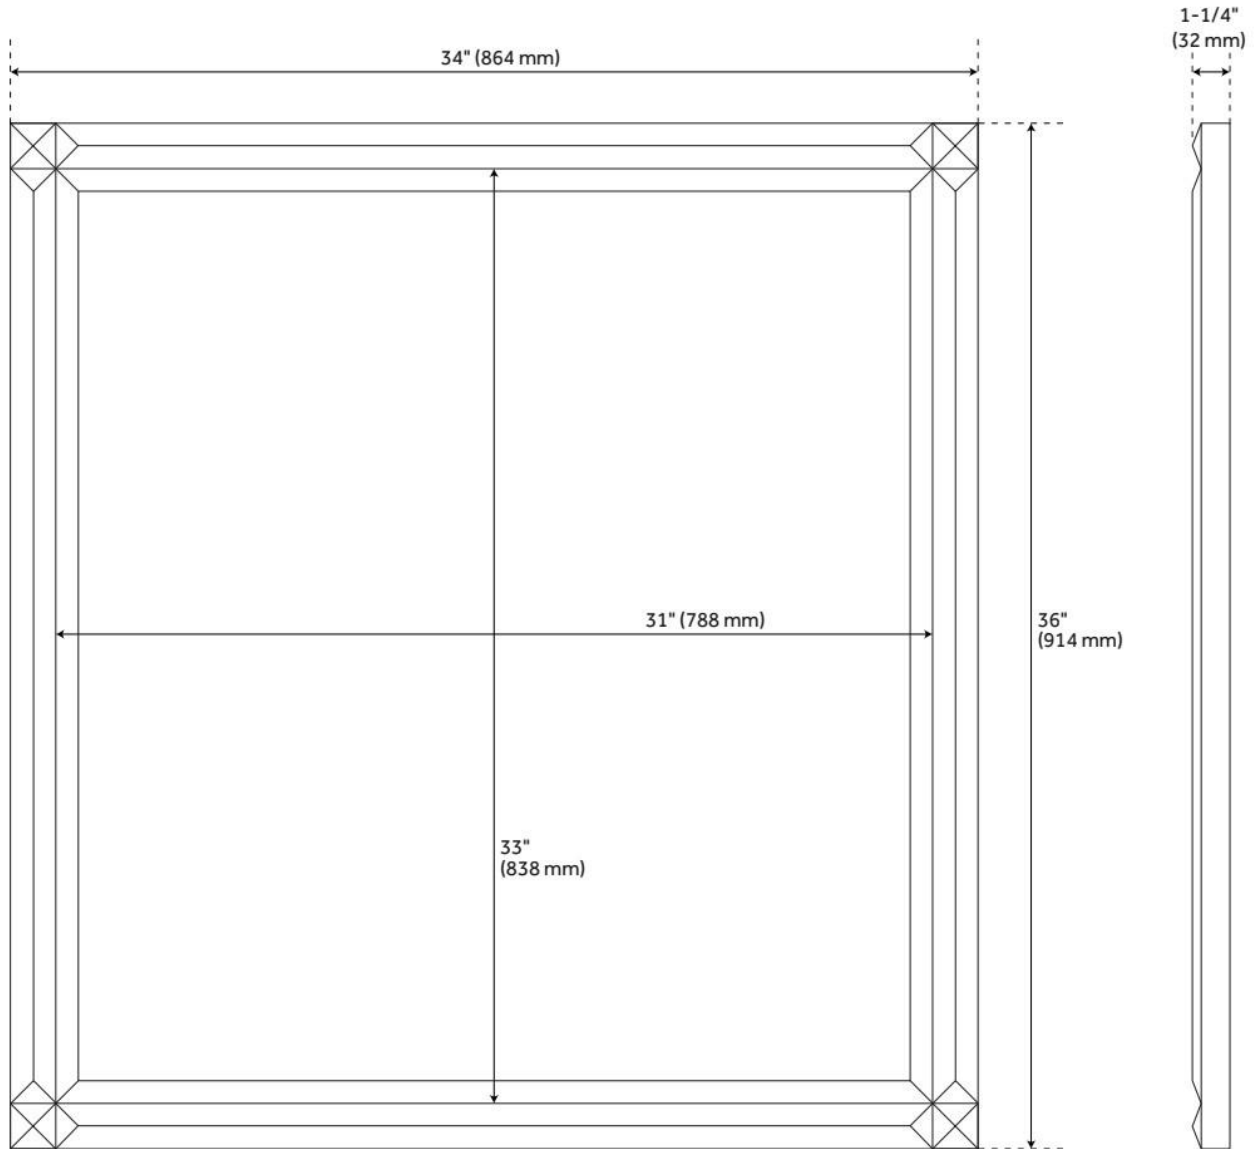

HOLMESDALE VANITY MIRROR - BLACK

SKU: 484517
Code: SH484517

FEATURES

Material: Wood
On/Off Switch: No
Optional Accessory: Holmesdale Vanity - Black

ADDITIONAL FEATURES

- Mirror overall dimensions: 34" W x 36" H x 1-1/4" D. Mirror only dimensions: 31" W x 33" H.
- Horizontal mounting centers: 1-1/4".
- All dimensions are ($\pm 1/2$ ").
- Durable French cleat installation.
- [Wood finish samples available.](#)

REVISED 8/23/2024

HOLMESDALE VANITY MIRROR - BLACK

SKU: 484517
Code: SH484517

REVISED 8/23/2024