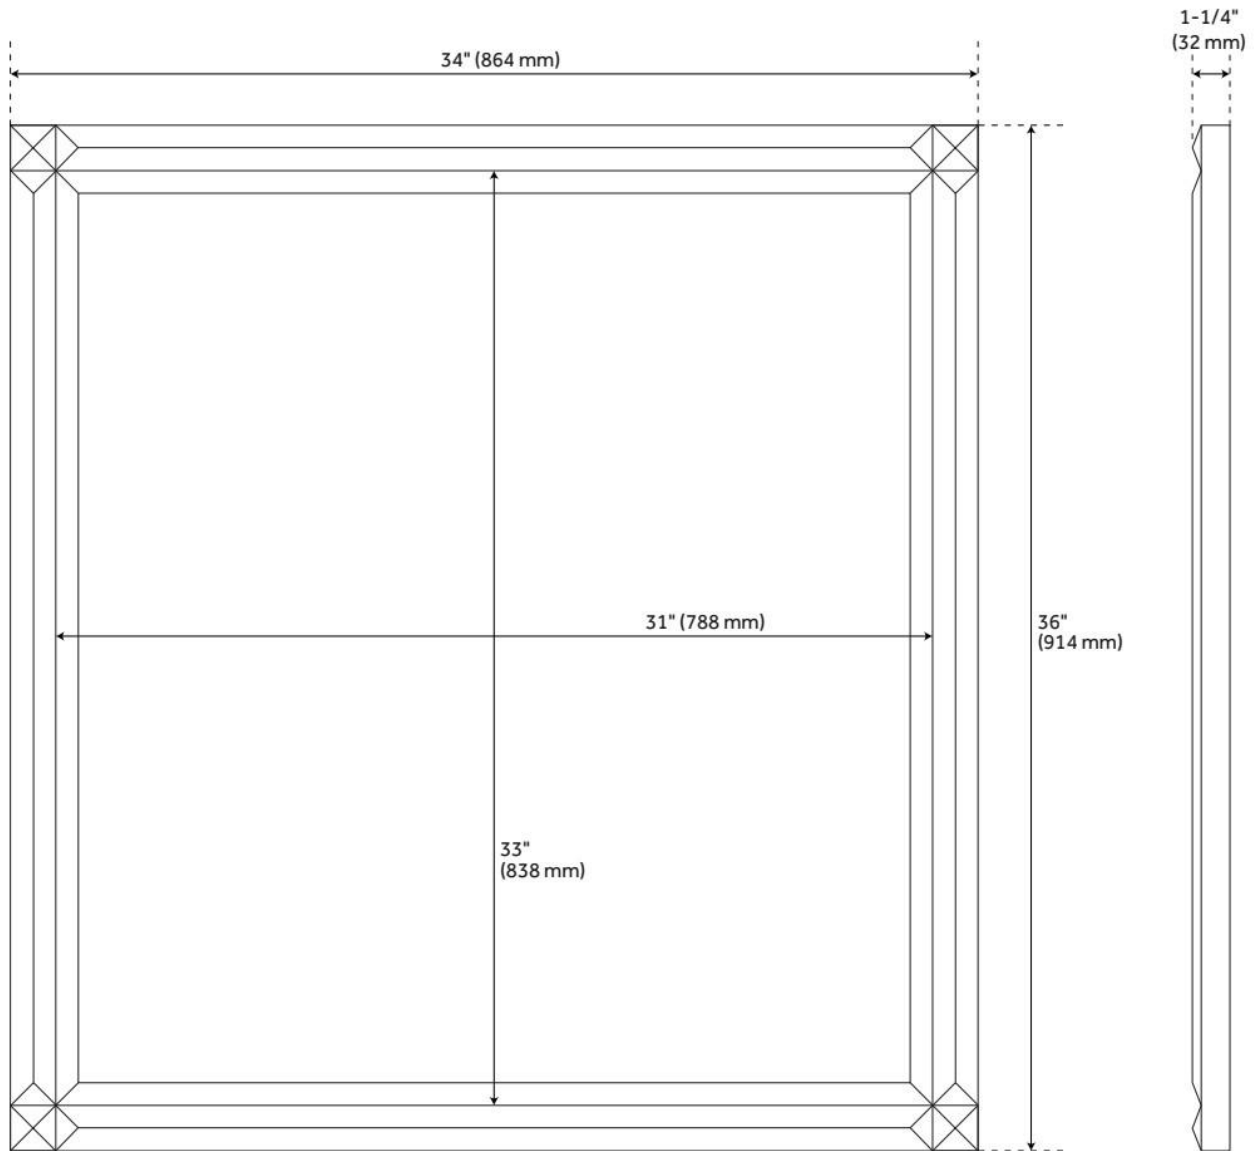

# HOLMESDALE VANITY MIRROR - BRIGHT WHITE

SKU: 484518  
Code: SH484518

## FEATURES

Material: Wood

On/Off Switch: No

Optional Accessory: Holmesdale Vanity - Bright White

# HOLMESDALE VANITY MIRROR - BRIGHT WHITE

SKU: 484518  
Code: SH484518

REVISED 8/23/2024