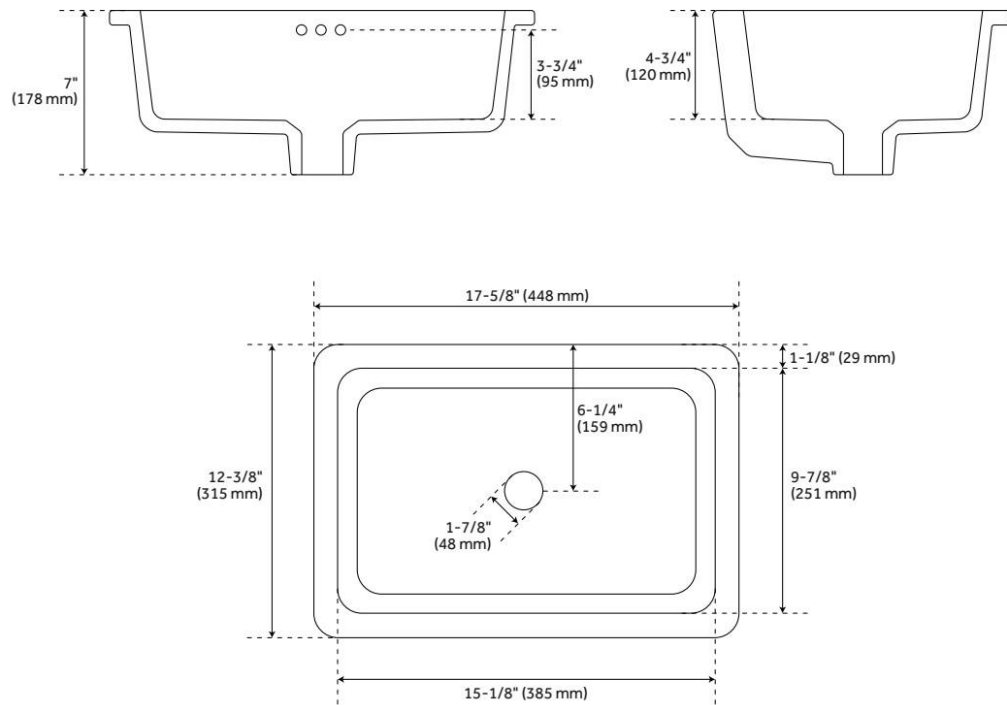

## FEATURES

Material: Porcelain  
Product Finish: White  
Installation Type: Undermount  
Shape: Rectangle  
Drain Placement: Center  
Fits Drain Hole Size: 1-1/2"  
Faucet Centers: No Faucet Hole  
Overflow Hole: Yes  
Mounting Hardware Included: Yes

## ADDITIONAL FEATURES

- All dimensions are ( $\pm 1/2$ ").

REVISED 4/17/2026

# 18" DESTIN NARROW RECTANGULAR UNDERMOUNT BATHROOM SINK - WHITE

SKU: 484567  
Code: SH484567

REVISED 4/17/2026