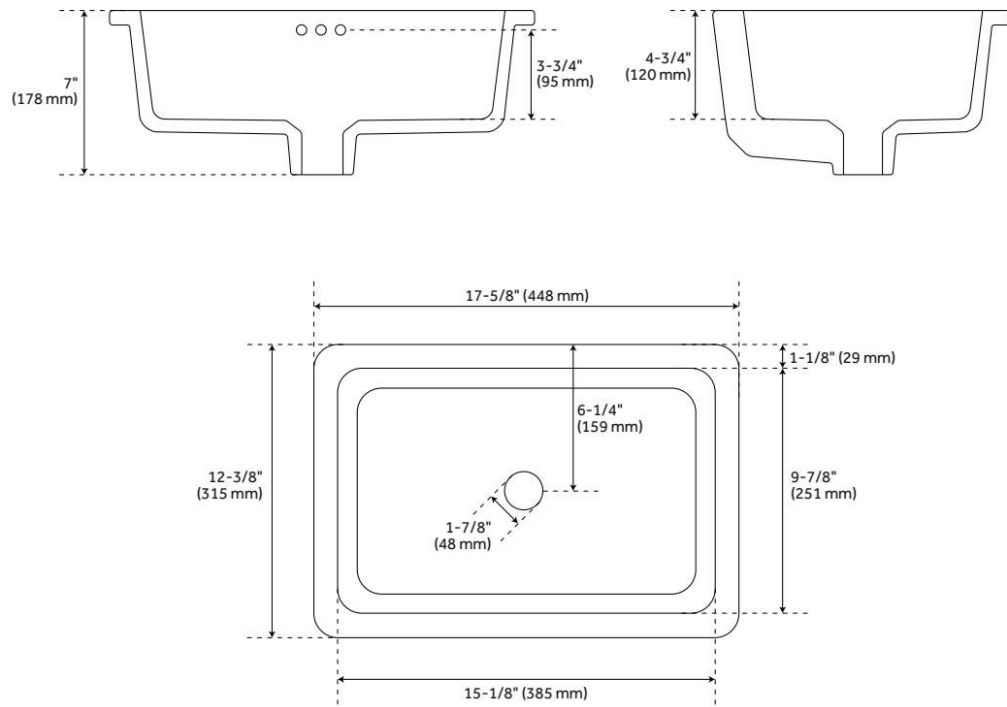

DESTIN NARROW RECTANGULAR UNDERMOUNT BATHROOM SINK - WHITE

SKU: 484567
Code: SH484567

FEATURES

Material: Porcelain
Product Finish: White
Installation Type: Undermount
Shape: Rectangle
Drain Placement: Center
Fits Drain Hole Size: 1-1/2"
Faucet Centers: No Faucet Hole
Overflow Hole: Yes
Mounting Hardware Included: Yes

ASME A112.19.2/CSA B45.1, Massachusetts Accepted, LISTED ID: SH129906WH

ADDITIONAL FEATURES

- All dimensions are ($\pm 1/2$ ").

REVISED 7/12/2024

DESTIN NARROW RECTANGULAR UNDERMOUNT BATHROOM SINK - WHITE

SKU: 484567
Code: SH484567

REVISED 7/12/2024