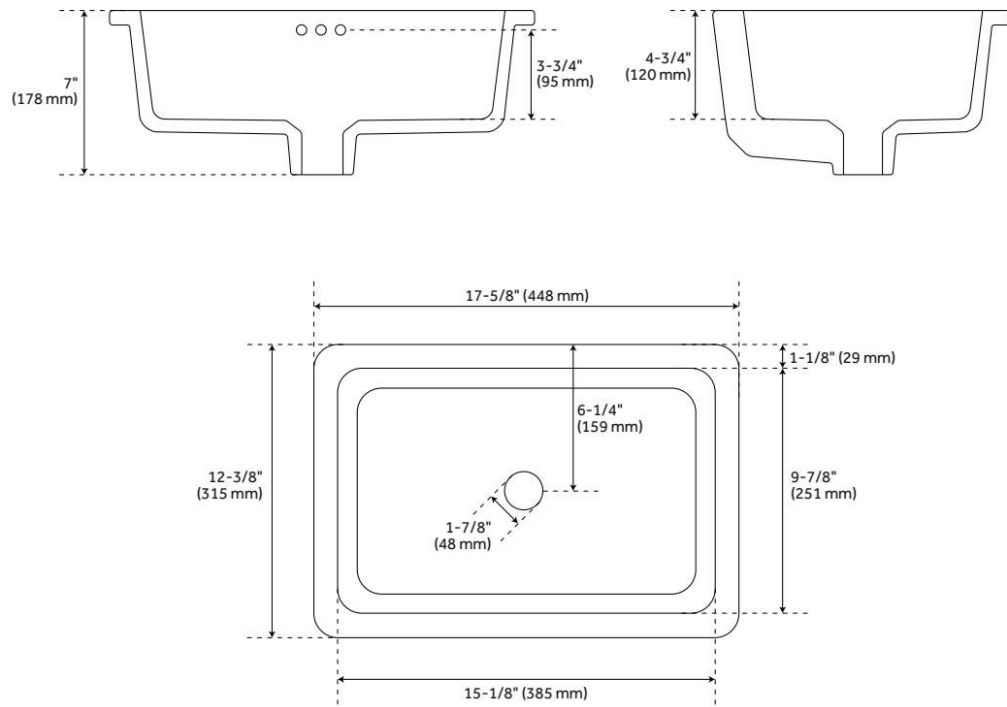

DESTIN NARROW RECTANGULAR UNDERMOUNT BATHROOM SINK - WHITE

SKU: 484567
Code: SH484567

REVISED 10/22/2024