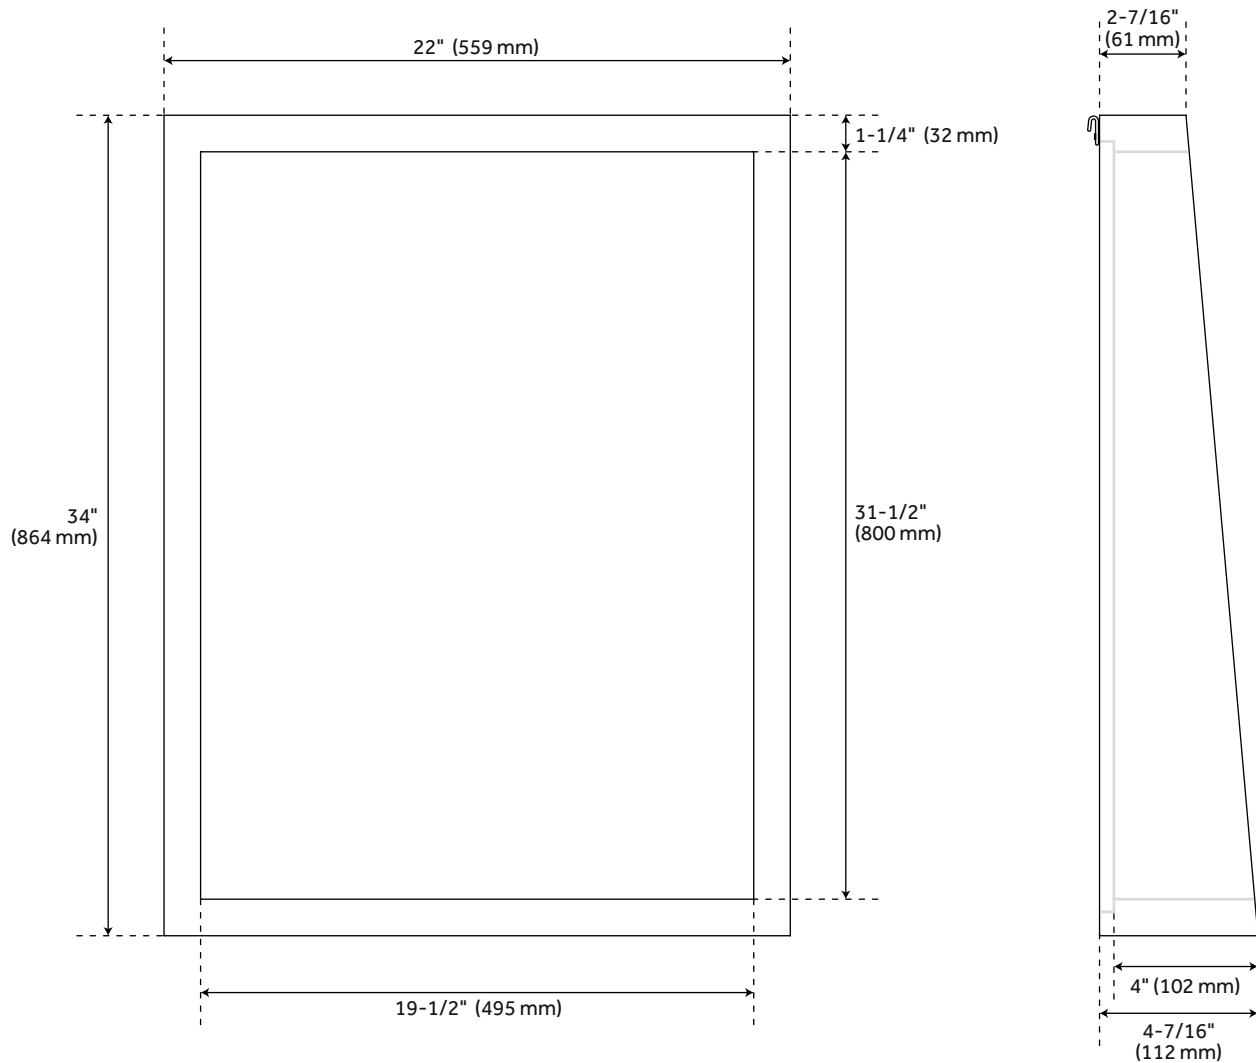

RANLYN RECTANGLE WOOD VANITY MIRROR - NATURAL MANGO WOOD

SKU: 484588
Code: SH484588

FEATURES

Installation Type: Wall Mount
Product Finish: Natural Mango Wood
Material: Mango Wood
Width: 22"
Height: 34"
Depth: 4-7/16"
Mounting Hardware Included: Yes
Centers: 2-1/8"
Mirror Only Width: 19-1/2"
Mirror Only Height: 31-7/16"
Weight: 32

REVISED 4/25/2023

RANLYN RECTANGLE WOOD VANITY MIRROR - NATURAL MANGO WOOD

SKU: 484588

Code: SH484588

ADDITIONAL FEATURES

- French cleat mounting system.

REVISED 4/25/2023

RANLYN RECTANGLE WOOD VANITY MIRROR

SKU: 484588

All dimensions and specifications are nominal and may vary. Use actual products for accuracy in critical situations.