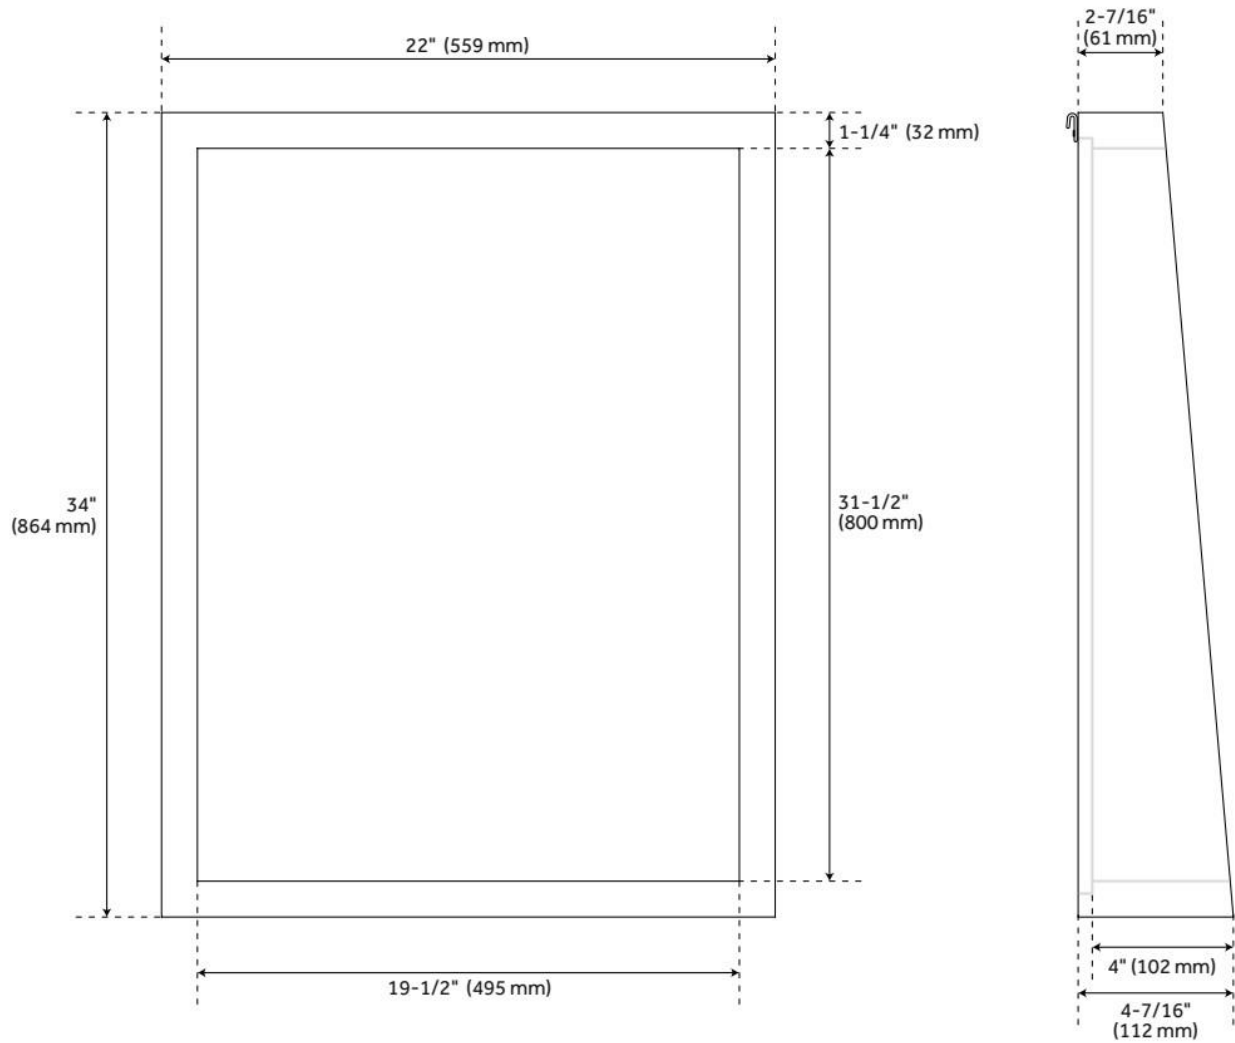

# RANLYN RECTANGLE WOOD VANITY MIRROR - NATURAL MANGO WOOD

SKU: 484588  
Code: SH484588

## FEATURES

Material: Mango Wood  
Installation Type: Wall Mount  
On/Off Switch: No

# RANLYN RECTANGLE WOOD VANITY MIRROR - NATURAL MANGO WOOD

SKU: 484588  
Code: SH484588

REVISED 8/23/2024