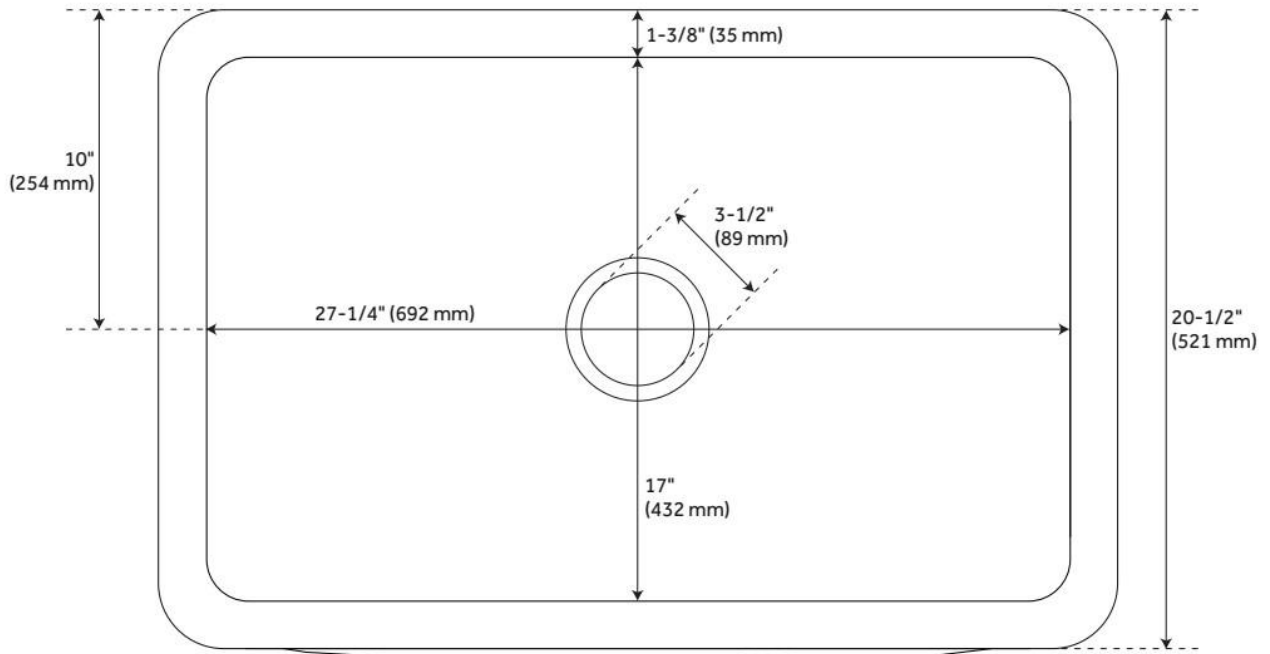

30" SILBURY IVY MARBLE FARMHOUSE SINK - EGYPTIAN CREAM

SKU: 484603
Code: SH484603

REVISED 7/15/2024