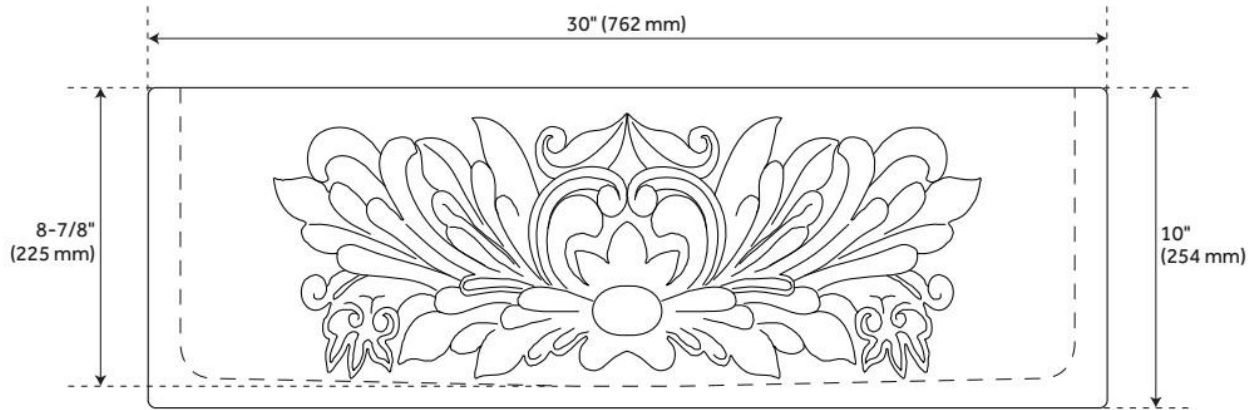

30" SILBURY IVY MARBLE FARMHOUSE SINK - EGYPTIAN CREAM

SKU: 484603
Code: SH484603

REVISED 7/15/2024