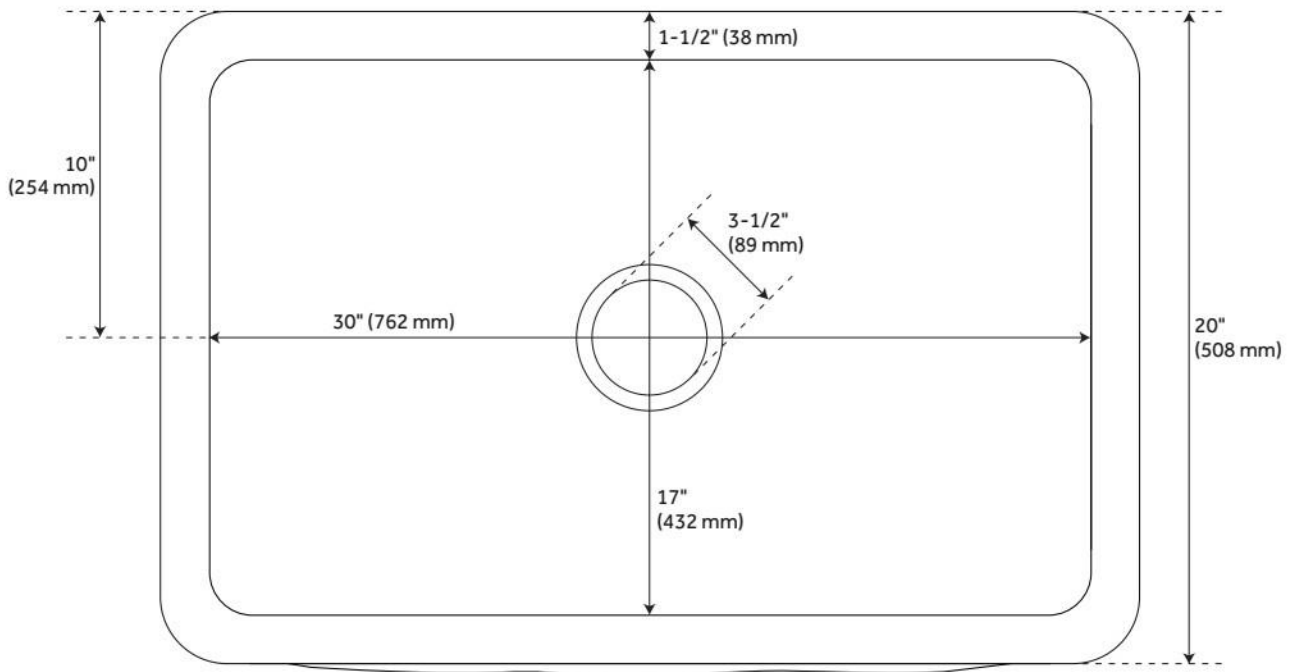

33" SILBURY IVY MARBLE FARMHOUSE SINK - EGYPTIAN CREAM

SKU: 484604
Code: SH484604

FEATURES

Material: Marble
Product Finish: Cream Egyptian Marble
Installation Type: Farmhouse
Shape: Rectangle
Drain Placement: Center
Fits Drain Hole Size: 3-1/2"
Faucet Centers: No Faucet Hole
Overflow Hole: No
Mounting Hardware Included: No

Optional Accessory: Strainer: SH393684, SH393685, SH398618, SH393686, SH393687

CSA B45.8/IAPMO Z403, Massachusetts Accepted, LISTED ID: SH229084IVY

ADDITIONAL FEATURES

- All dimensions are +/- 1".
- Each sink is crafted of natural stone and features unique variations.
- Drain opening fits standard 3-1/2" drains & disposals.
- To clean, use a few drops of mild cleanser, rinse with water and wipe dry.
- Seal stone with StoneTech sealer before use for maximum performance.

REVISED 7/5/2024

33" SILBURY IVY MARBLE FARMHOUSE SINK - EGYPTIAN CREAM

SKU: 484604
Code: SH484604

REVISED 7/5/2024