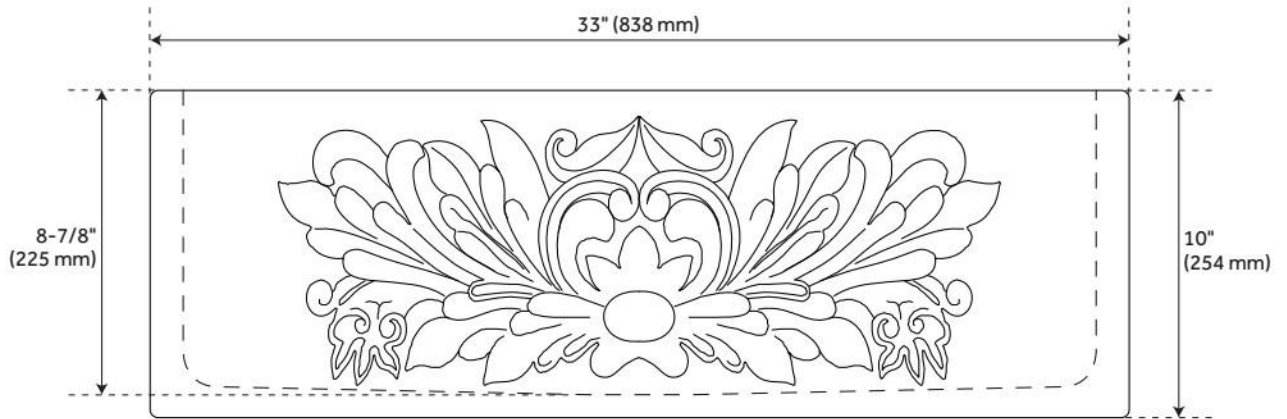

33" SILBURY IVY MARBLE FARMHOUSE SINK - EGYPTIAN CREAM

SKU: 484604
Code: SH484604

FEATURES

Material: Marble
Product Finish: Cream Egyptian Marble
Installation Type: Farmhouse
Shape: Rectangle
Drain Placement: Center
Fits Drain Hole Size: 3-1/2"
Faucet Centers: No Faucet Hole
Overflow Hole: No
Mounting Hardware Included: No

Optional Accessory: Strainer: SH393684, SH393685, SH398618, SH393686, SH393687

CSA B45.8/IAPMO Z403, Massachusetts Accepted, LISTED ID: SH229084IVY

ADDITIONAL FEATURES

- All dimensions are +/- 1".
- Each sink is crafted of natural stone and features unique variations.
- Drain opening fits standard 3-1/2" drains & disposals.
- To clean, use a few drops of mild cleanser, rinse with water and wipe dry.
- Seal stone with StoneTech sealer before use for maximum performance.

REVISED 7/5/2024

33" SILBURY IVY MARBLE FARMHOUSE SINK - EGYPTIAN CREAM

SKU: 484604
Code: SH484604

REVISED 7/5/2024