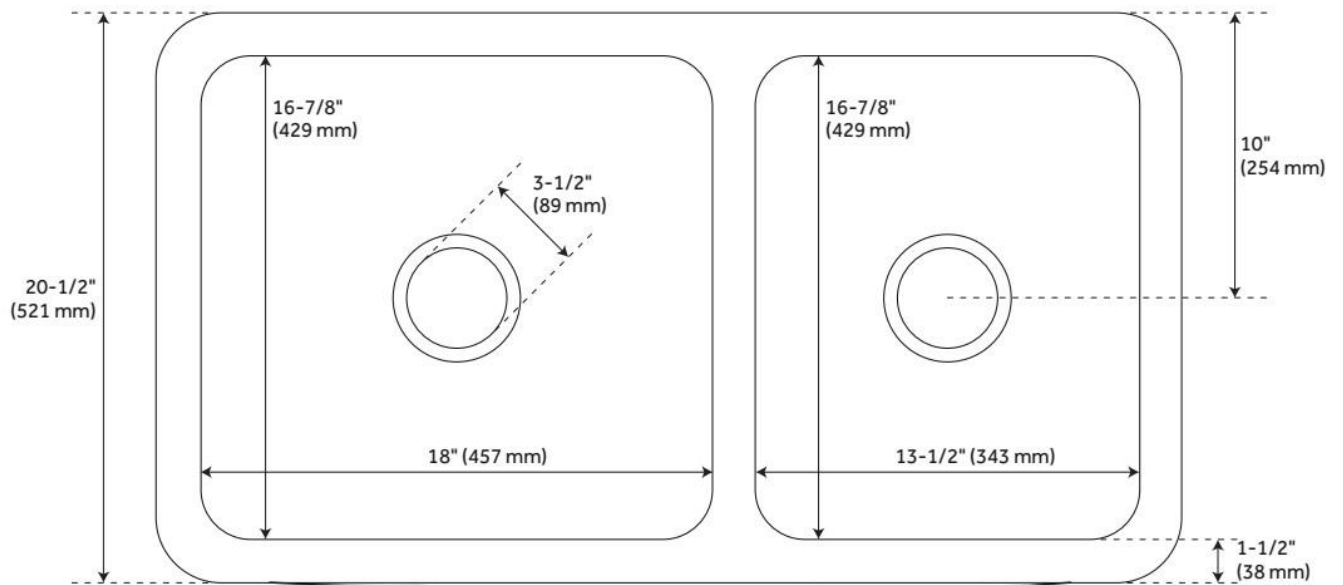

36" SILBURY IVY 60/40 OFFSET DOUBLE BOWL MARBLE FARMHOUSE SINK - EGYPTIAN CREAM

SKU: 484605
Code: SH484605

REVISED 7/12/2024