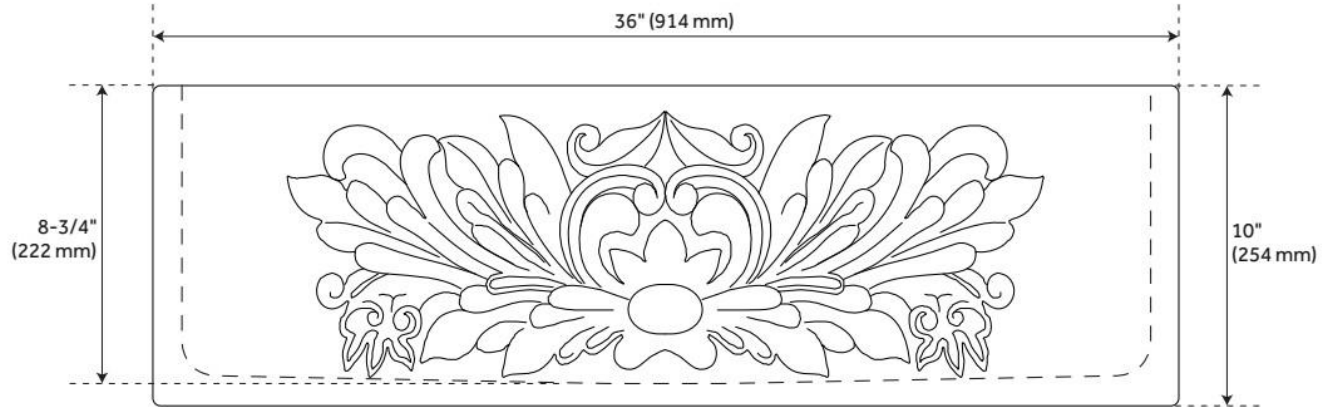

36" SILBURY IVY 60/40 OFFSET DOUBLE BOWL MARBLE FARMHOUSE SINK - EGYPTIAN CREAM

SKU: 484605
Code: SH484605

REVISED 7/12/2024