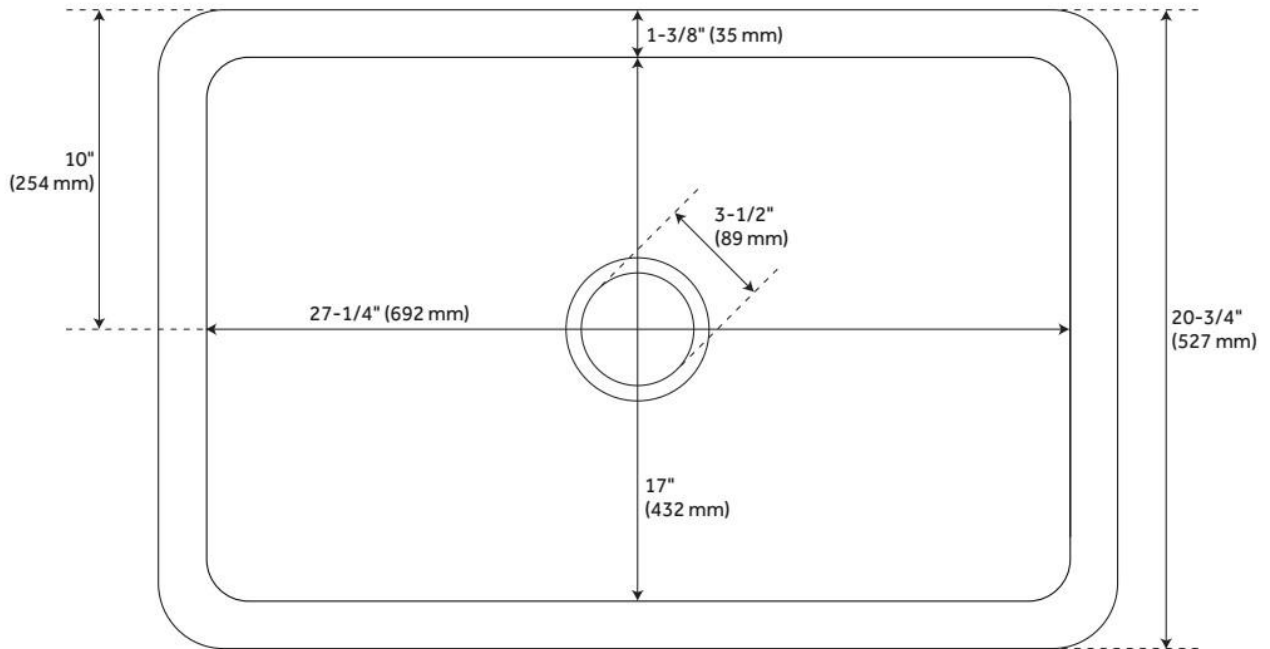

30" FINBROOK CHISELED GRANITE FARMHOUSE SINK - BLUE GRAY

SKU: 484606
Code: SH484606

REVISED 7/15/2024