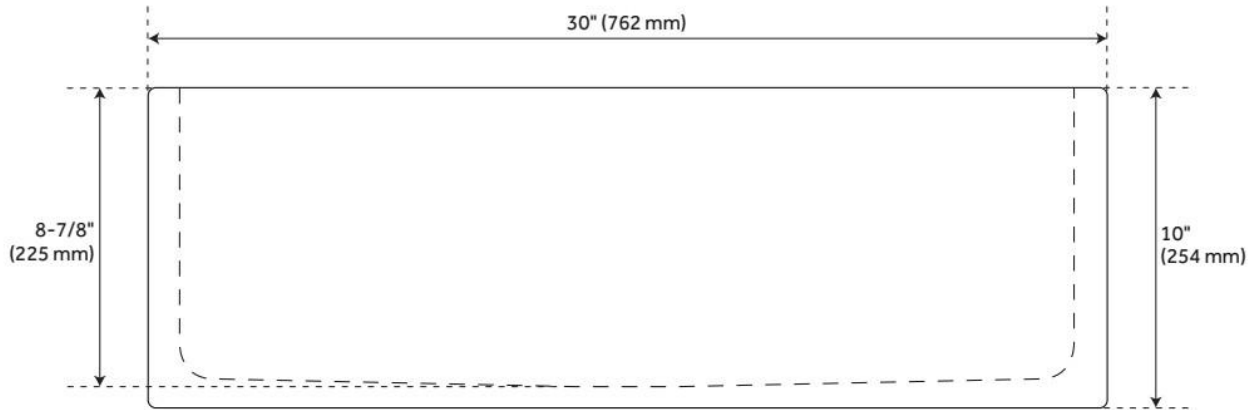

30" FINBROOK CHISELED GRANITE FARMHOUSE SINK - BLUE GRAY

SKU: 484606
Code: SH484606

REVISED 7/15/2024