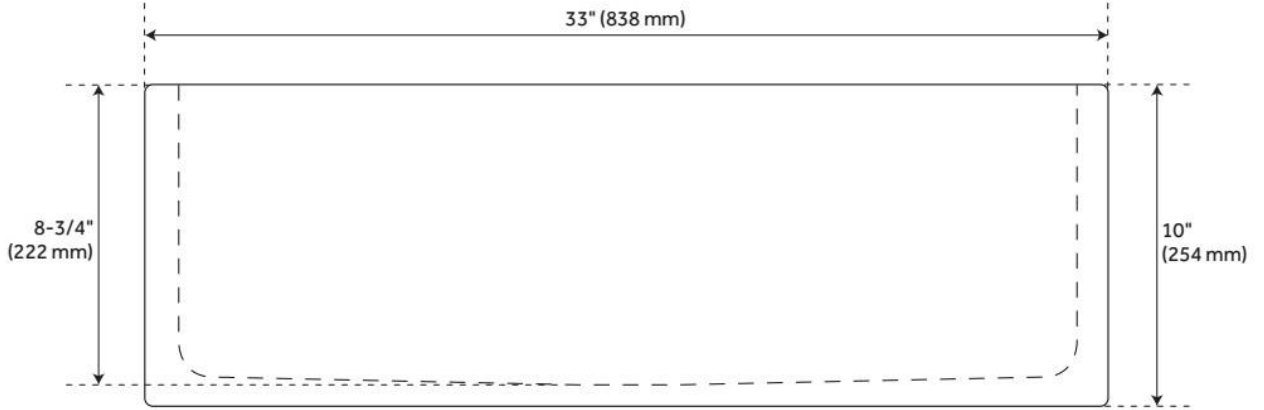

33" FINBROOK CHISELED GRANITE FARMHOUSE SINK - BLUE GRAY

SKU: 484607
Code: SH484607

REVISED 7/5/2024