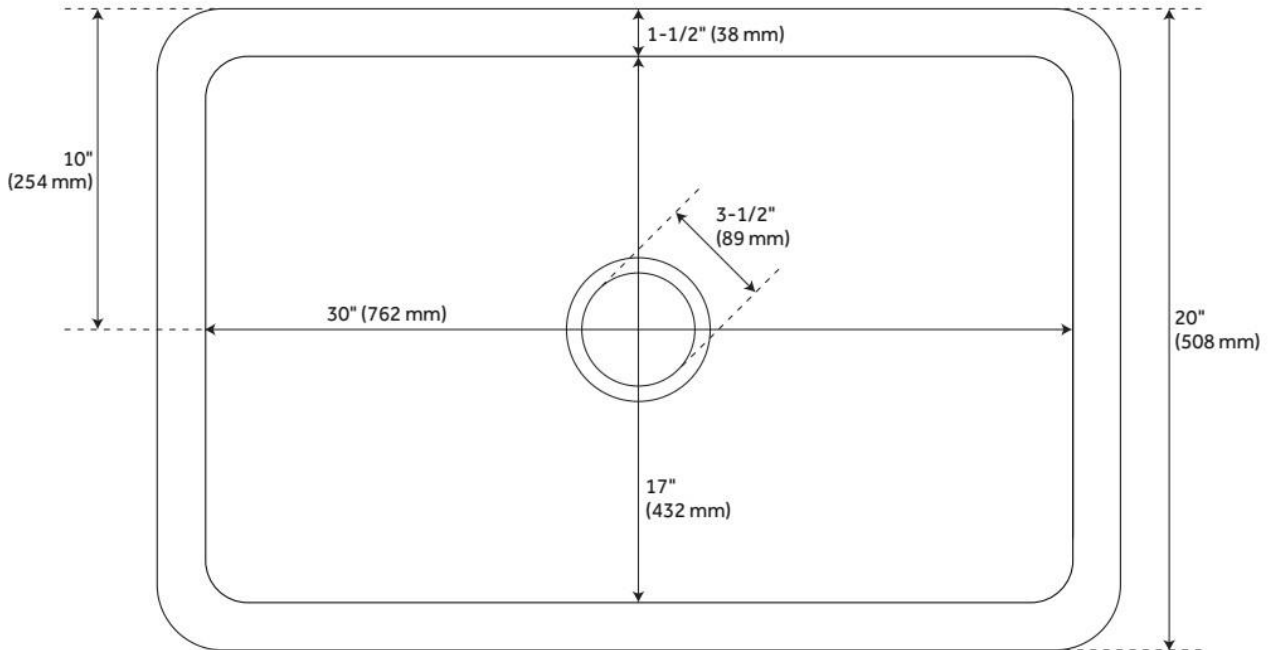

33" FINBROOK CHISELED GRANITE FARMHOUSE SINK - BLUE GRAY

SKU: 484607
Code: SH484607

FEATURES

Material: Granite
Product Finish: Blue Gray Granite
Installation Type: Farmhouse
Shape: Rectangle
Drain Placement: Center
Fits Drain Hole Size: 3-1/2"
Faucet Centers: No Faucet Hole
Overflow Hole: No
Mounting Hardware Included: No

Optional Accessory: Strainer: SH393684, SH393685, SH398618,
SH393686, SH393687

CSA B45.8/IAPMO Z403, Massachusetts Accepted, LISTED ID: SH229087GY

ADDITIONAL FEATURES

- All dimensions are +/- 1".
- Each sink is crafted of natural stone and features unique variations.
- Drain opening fits standard 3-1/2" drains & disposals.
- To clean, use a few drops of mild cleanser, rinse with water and wipe dry.
- Seal stone with StoneTech sealer before use for maximum performance.

REVISED 7/5/2024

33" FINBROOK CHISELED GRANITE FARMHOUSE SINK - BLUE GRAY

SKU: 484607
Code: SH484607

REVISED 7/5/2024