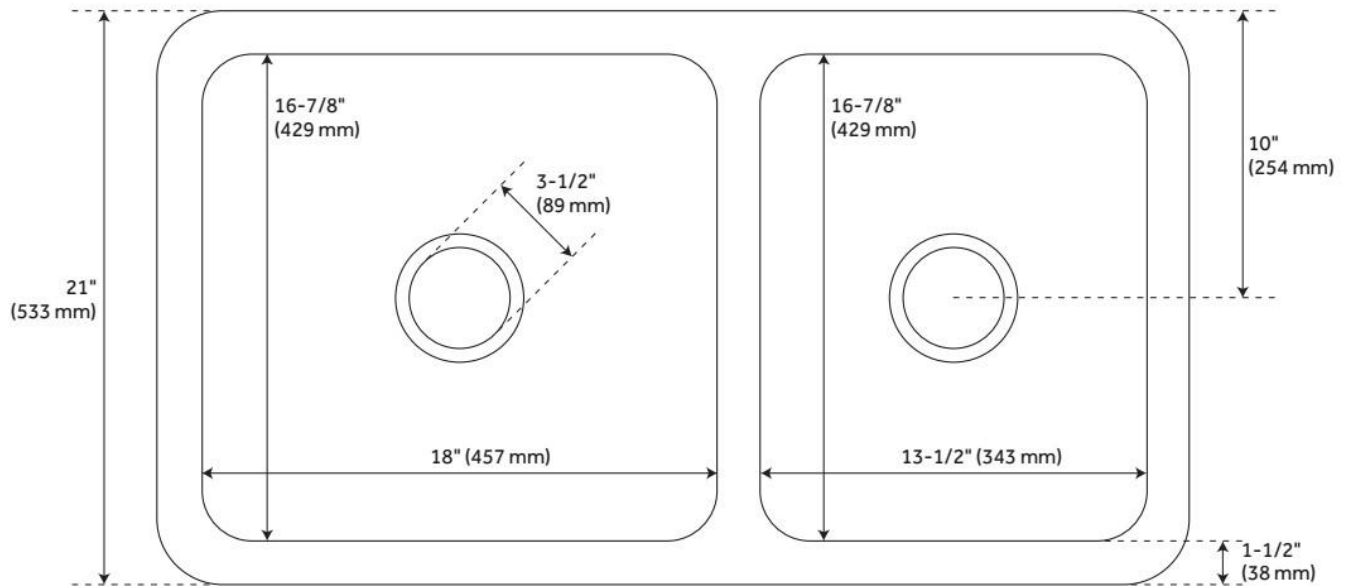

36" FINBROOK CHISELED 60/40 OFFSET DOUBLE BOWL GRANITE FARMHOUSE SINK - BLUE GRAY

SKU: 484608
Code: SH484608

FEATURES

Material: Granite
Product Finish: Blue Gray Granite
Installation Type: Farmhouse
Shape: Rectangle
Drain Placement: Center
Fits Drain Hole Size: 3-1/2"
Faucet Centers: No Faucet Hole
Overflow Hole: No
Mounting Hardware Included: No

Optional Accessory: Strainer: SH393684, SH393685, SH398618, SH393686, SH393687

CSA B45.8/IAPMO Z403, Massachusetts Accepted, LISTED ID: SH229088GY

ADDITIONAL FEATURES

- All dimensions are +/- 1".
- Each sink is crafted of natural stone and features unique variations.
- Drain opening fits standard 3-1/2" drains & disposals.
- To clean, use a few drops of mild cleanser, rinse with water and wipe dry.
- Seal stone with StoneTech sealer before use for maximum performance.

REVISED 7/5/2024

36" FINBROOK CHISELED 60/40 OFFSET DOUBLE BOWL GRANITE FARMHOUSE SINK - BLUE GRAY

SKU: 484608
Code: SH484608

REVISED 7/5/2024