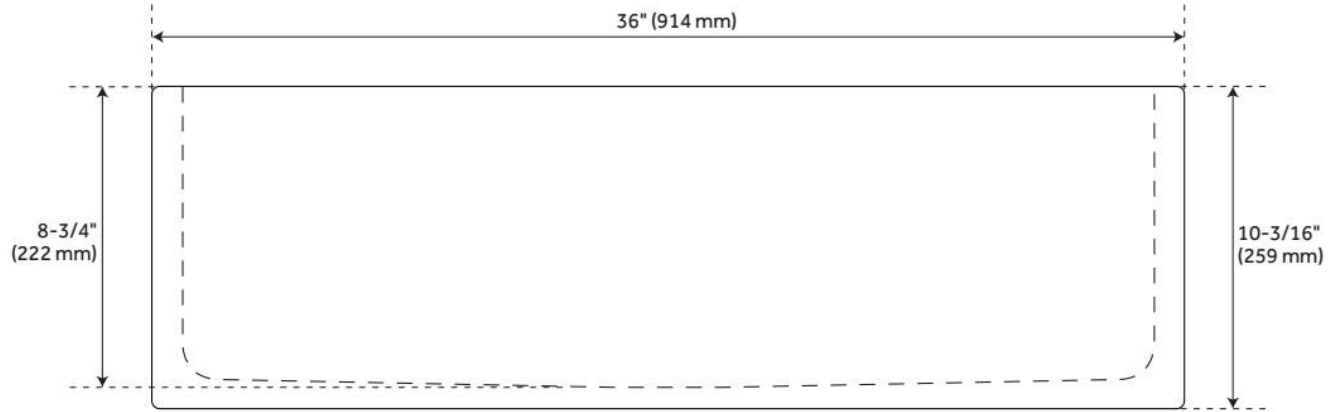

36" FINBROOK CHISELED 60/40 OFFSET DOUBLE BOWL GRANITE FARMHOUSE SINK - BLUE GRAY

SKU: 484608
Code: SH484608

FEATURES

Material: Granite
Product Finish: Blue Gray Granite
Installation Type: Farmhouse
Shape: Rectangle
Drain Placement: Center
Fits Drain Hole Size: 3-1/2"
Faucet Centers: No Faucet Hole
Overflow Hole: No
Mounting Hardware Included: No

Optional Accessory: Strainer: SH393684, SH393685, SH398618, SH393686, SH393687

CSA B45.8/IAPMO Z403, Massachusetts Accepted, LISTED ID: SH229088GY

ADDITIONAL FEATURES

- All dimensions are +/- 1".
- Each sink is crafted of natural stone and features unique variations.
- Drain opening fits standard 3-1/2" drains & disposals.
- To clean, use a few drops of mild cleanser, rinse with water and wipe dry.
- Seal stone with StoneTech sealer before use for maximum performance.

REVISED 7/5/2024

36" FINBROOK CHISELED 60/40 OFFSET DOUBLE BOWL GRANITE FARMHOUSE SINK - BLUE GRAY

SKU: 484608
Code: SH484608

REVISED 7/5/2024