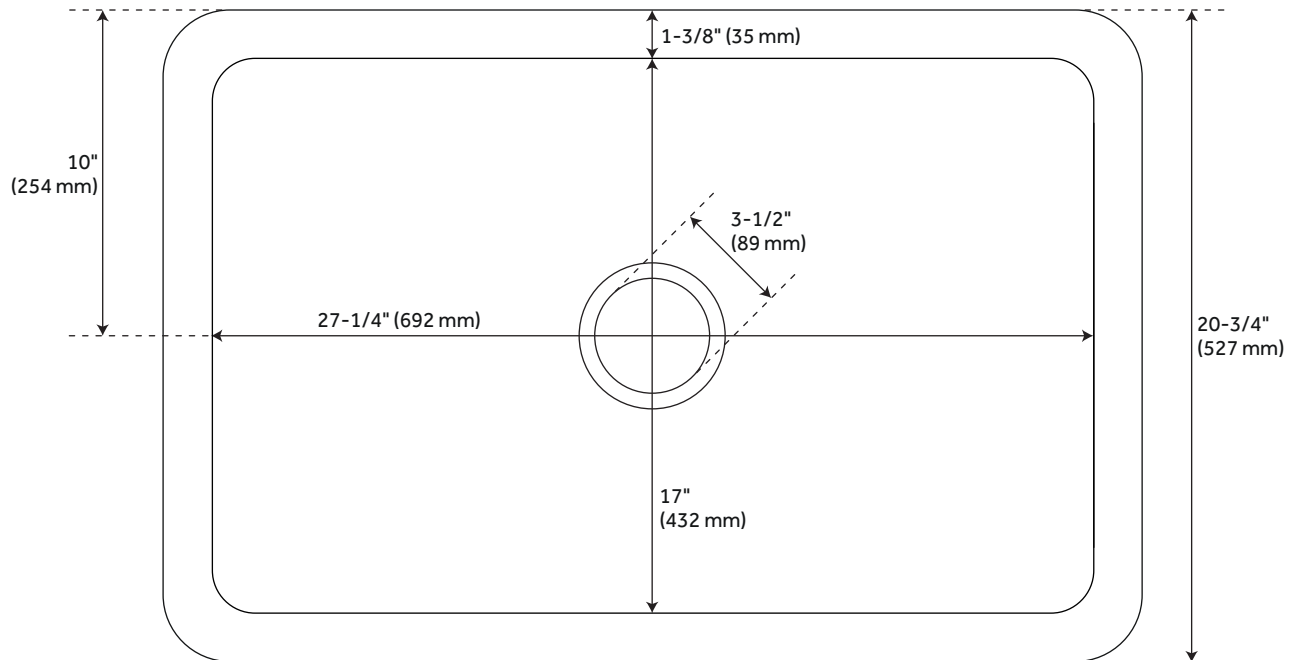

30" FINBROOK CHISELED GRANITE FARMHOUSE SINK - BLACK

SKU: 484609
Code: SH484609

FEATURES

Material: Granite
Product Finish: Black Granite
Installation Type: Farmhouse
Shape: Rectangle
Drain Placement: Center
Fits Drain Hole Size: 3-1/2"
Faucet Centers: No Faucet Hole
Overflow Hole: No
Mounting Hardware Included: No

Optional Accessory: Strainer: SH393684, SH393685, SH398618,
SH393686, SH393687

CSA B45.8/IAPMO Z403, Massachusetts Accepted, LISTED ID: SH229086BLK

ADDITIONAL FEATURES

- All dimensions are +/- 1".
- Each sink is crafted of natural stone and features unique variations.
- Drain opening fits standard 3-1/2" drains & disposals.
- To clean, use a few drops of mild cleanser, rinse with water and wipe dry.
- Seal stone with StoneTech sealer before use for maximum performance.

REVISED 7/11/2024

30" FINBROOK CHISELED GRANITE FARMHOUSE SINK - BLACK

SKU: 484609
Code: SH484609

All dimensions and specifications are nominal and may vary. Use actual products for accuracy in critical situations.