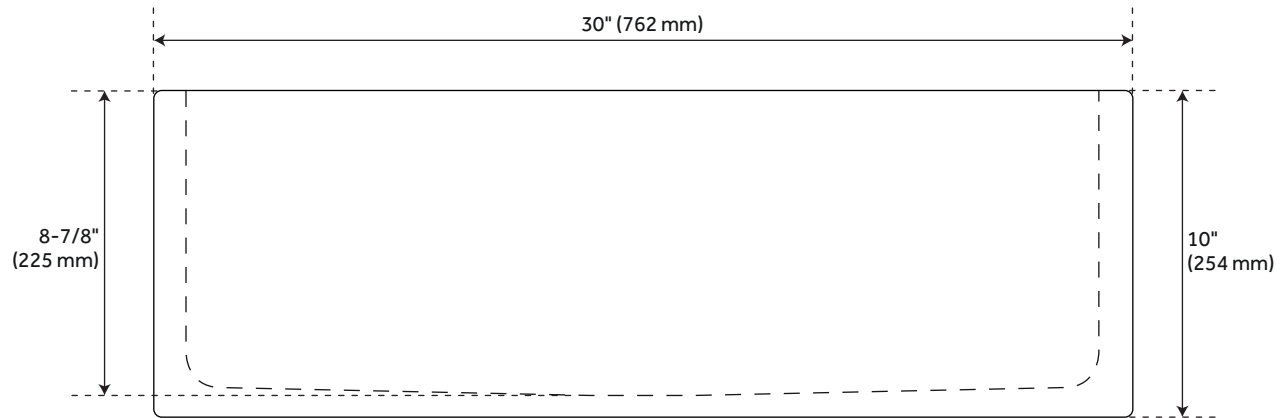

30" FINBROOK CHISELED GRANITE FARMHOUSE SINK - BLACK

SKU: 484609
Code: SH484609

FEATURES

Material: Granite
Product Finish: Black Granite
Installation Type: Farmhouse
Shape: Rectangle
Drain Placement: Center
Fits Drain Hole Size: 3-1/2"
Faucet Centers: No Faucet Hole
Overflow Hole: No
Mounting Hardware Included: No

Optional Accessory: Strainer: SH393684, SH393685, SH398618,
SH393686, SH393687

CSA B45.8/IAPMO Z403, Massachusetts Accepted, LISTED ID: SH229086BLK

ADDITIONAL FEATURES

- All dimensions are +/- 1".
- Each sink is crafted of natural stone and features unique variations.
- Drain opening fits standard 3-1/2" drains & disposals.
- To clean, use a few drops of mild cleanser, rinse with water and wipe dry.
- Seal stone with StoneTech sealer before use for maximum performance.

REVISED 7/11/2024

30" FINBROOK CHISELED GRANITE FARMHOUSE SINK - BLACK

SKU: 484609
Code: SH484609

All dimensions and specifications are nominal and may vary. Use actual products for accuracy in critical situations.