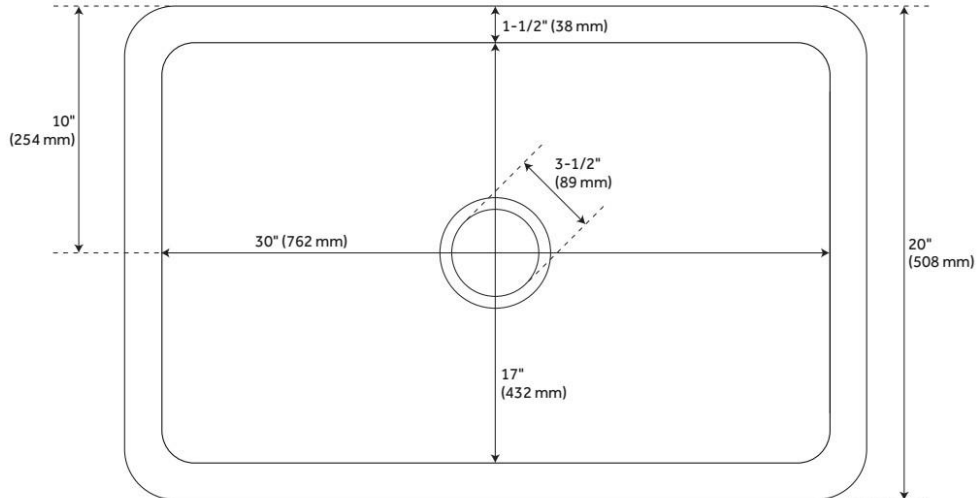

33" FINBROOK CHISELED GRANITE FARMHOUSE SINK - BLACK

SKU: 484610
Code: SH484610

FEATURES

Material: Granite
Product Finish: Black Granite
Installation Type: Farmhouse
Shape: Rectangle
Drain Placement: Center
Fits Drain Hole Size: 3-1/2"
Faucet Centers: No Faucet Hole
Overflow Hole: No
Mounting Hardware Included: No

Optional Accessory: Strainer: SH393684, SH393685, SH398618,
SH393686, SH393687

CSA B45.8/IAPMO Z403, Massachusetts Accepted, LISTED ID: SH229087BLK

ADDITIONAL FEATURES

- All dimensions are +/- 1".
- Each sink is crafted of natural stone and features unique variations.
- Drain opening fits standard 3-1/2" drains & disposals.
- To clean, use a few drops of mild cleanser, rinse with water and wipe dry.
- Seal stone with StoneTech sealer before use for maximum performance.

REVISED 7/11/2024

33" FINBROOK CHISELED GRANITE FARMHOUSE SINK - BLACK

SKU: 484610
Code: SH484610

33" FINBROOK CHISELED GRANITE FARMHOUSE SINK - BLACK

All dimensions and specifications are nominal and may vary. Use actual products for accuracy in critical situations.