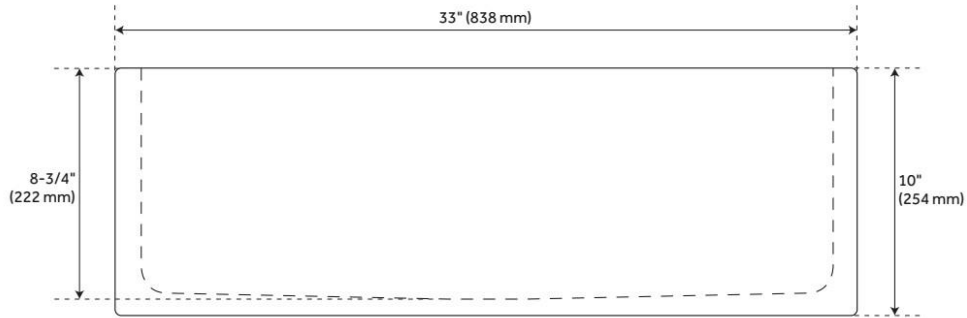

33" FINBROOK CHISELED GRANITE FARMHOUSE SINK - BLACK

SKU: 484610
Code: SH484610

FEATURES

Material: Granite
Product Finish: Black Granite
Installation Type: Farmhouse
Shape: Rectangle
Drain Placement: Center
Fits Drain Hole Size: 3-1/2"
Faucet Centers: No Faucet Hole
Overflow Hole: No
Mounting Hardware Included: No

Optional Accessory: Strainer: SH393684, SH393685, SH398618,
SH393686, SH393687

CSA B45.8/IAPMO Z403, Massachusetts Accepted, LISTED ID: SH229087BLK

ADDITIONAL FEATURES

- All dimensions are +/- 1".
- Each sink is crafted of natural stone and features unique variations.
- Drain opening fits standard 3-1/2" drains & disposals.
- To clean, use a few drops of mild cleanser, rinse with water and wipe dry.
- Seal stone with StoneTech sealer before use for maximum performance.

REVISED 7/11/2024

33" FINBROOK CHISELED GRANITE FARMHOUSE SINK - BLACK

SKU: 484610
Code: SH484610

33" FINBROOK CHISELED GRANITE FARMHOUSE SINK - BLACK

All dimensions and specifications are nominal and may vary. Use actual products for accuracy in critical situations.