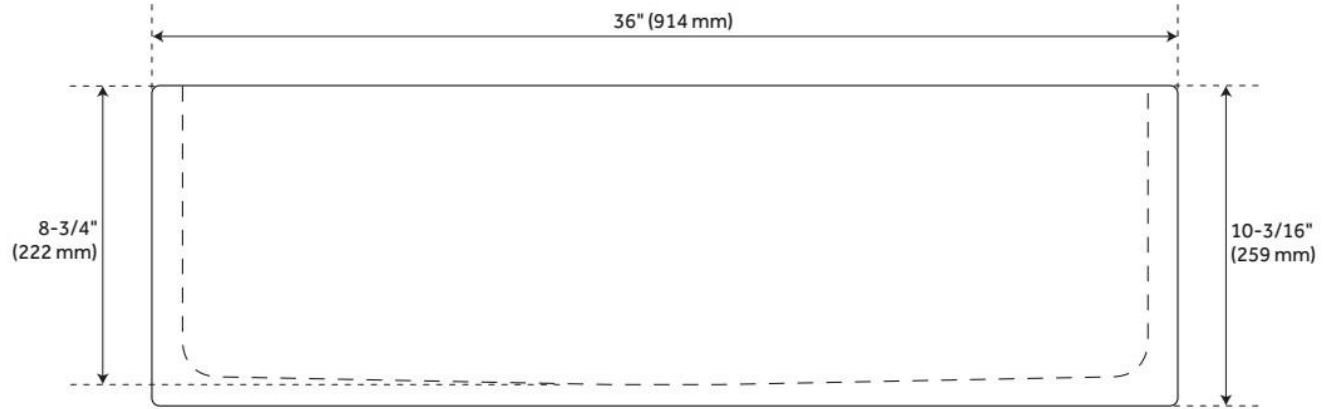

36" FINBROOK CHISELED 60/40 OFFSET DOUBLE BOWL GRANITE FARMHOUSE SINK - BLACK

SKU: 484611
Code: SH484611

REVISED 7/12/2024