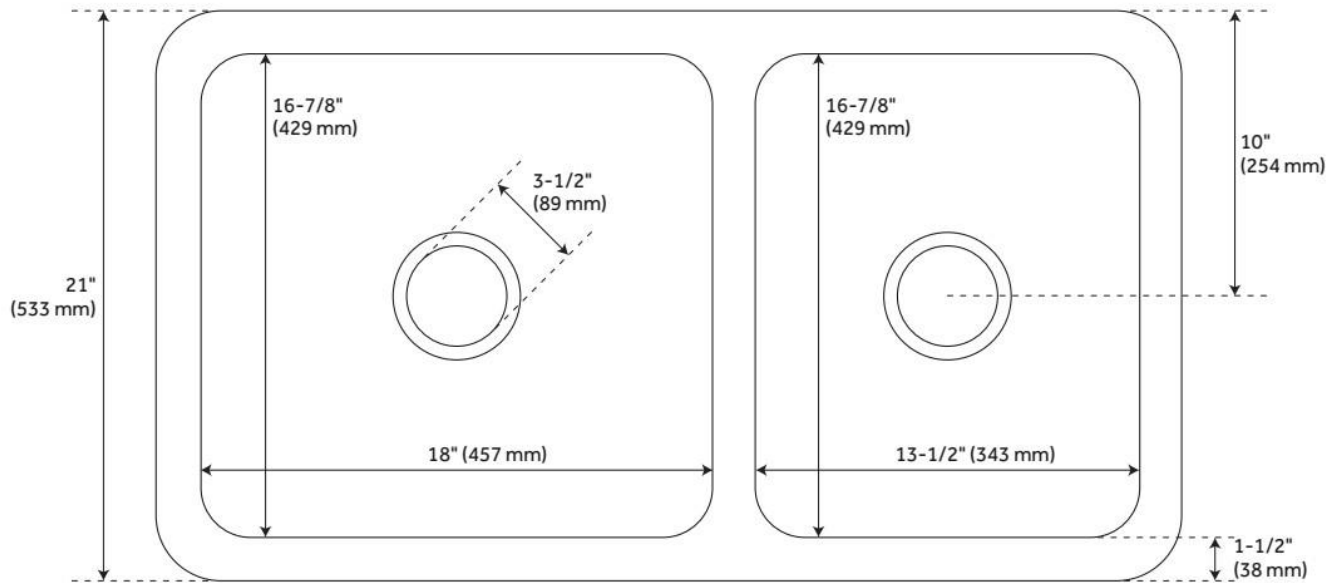

36" FINBROOK CHISELED 60/40 OFFSET DOUBLE BOWL GRANITE FARMHOUSE SINK - BLACK

SKU: 484611
Code: SH484611

REVISED 7/12/2024