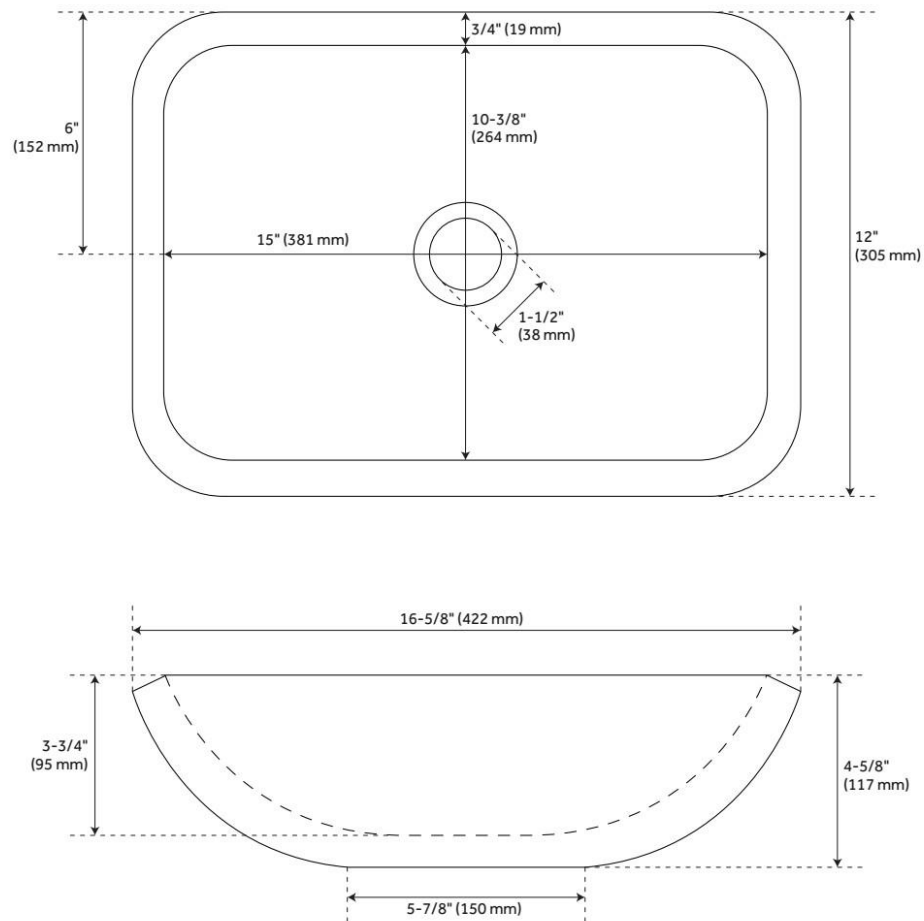

SHEA CURVED MARBLE VESSEL SINK - CARRARA

SKU: 484612
Code: SH484612

FEATURES

Material: Marble
Product Finish: Carrara Marble
Installation Type: Vessel
Shape: Rectangle
Drain Placement: Center
Fits Drain Hole Size: 1-1/2"
Faucet Centers: No Faucet Hole
Overflow Hole: No
Mounting Hardware Included: No

CSA B45.8/IAPMO Z403, Massachusetts Accepted, LISTED ID: SH129090

ADDITIONAL FEATURES

- Polished interior with chiseled exterior.
- To clean, use a few drops of mild cleanser, rinse with water and wipe dry.
- Seal stone with StoneTech sealer before use for maximum performance.
- All dimensions are +/- 1".
- When purchasing a vessel sink faucet, ensure the height to spout and spout reach will accommodate your sink.
- Each item is carved from natural stone and will feature individual variations in color, shade, and veining.

REVISED 7/12/2024

SHEA CURVED MARBLE VESSEL SINK - CARRARA

SKU: 484612
Code: SH484612

REVISED 7/12/2024