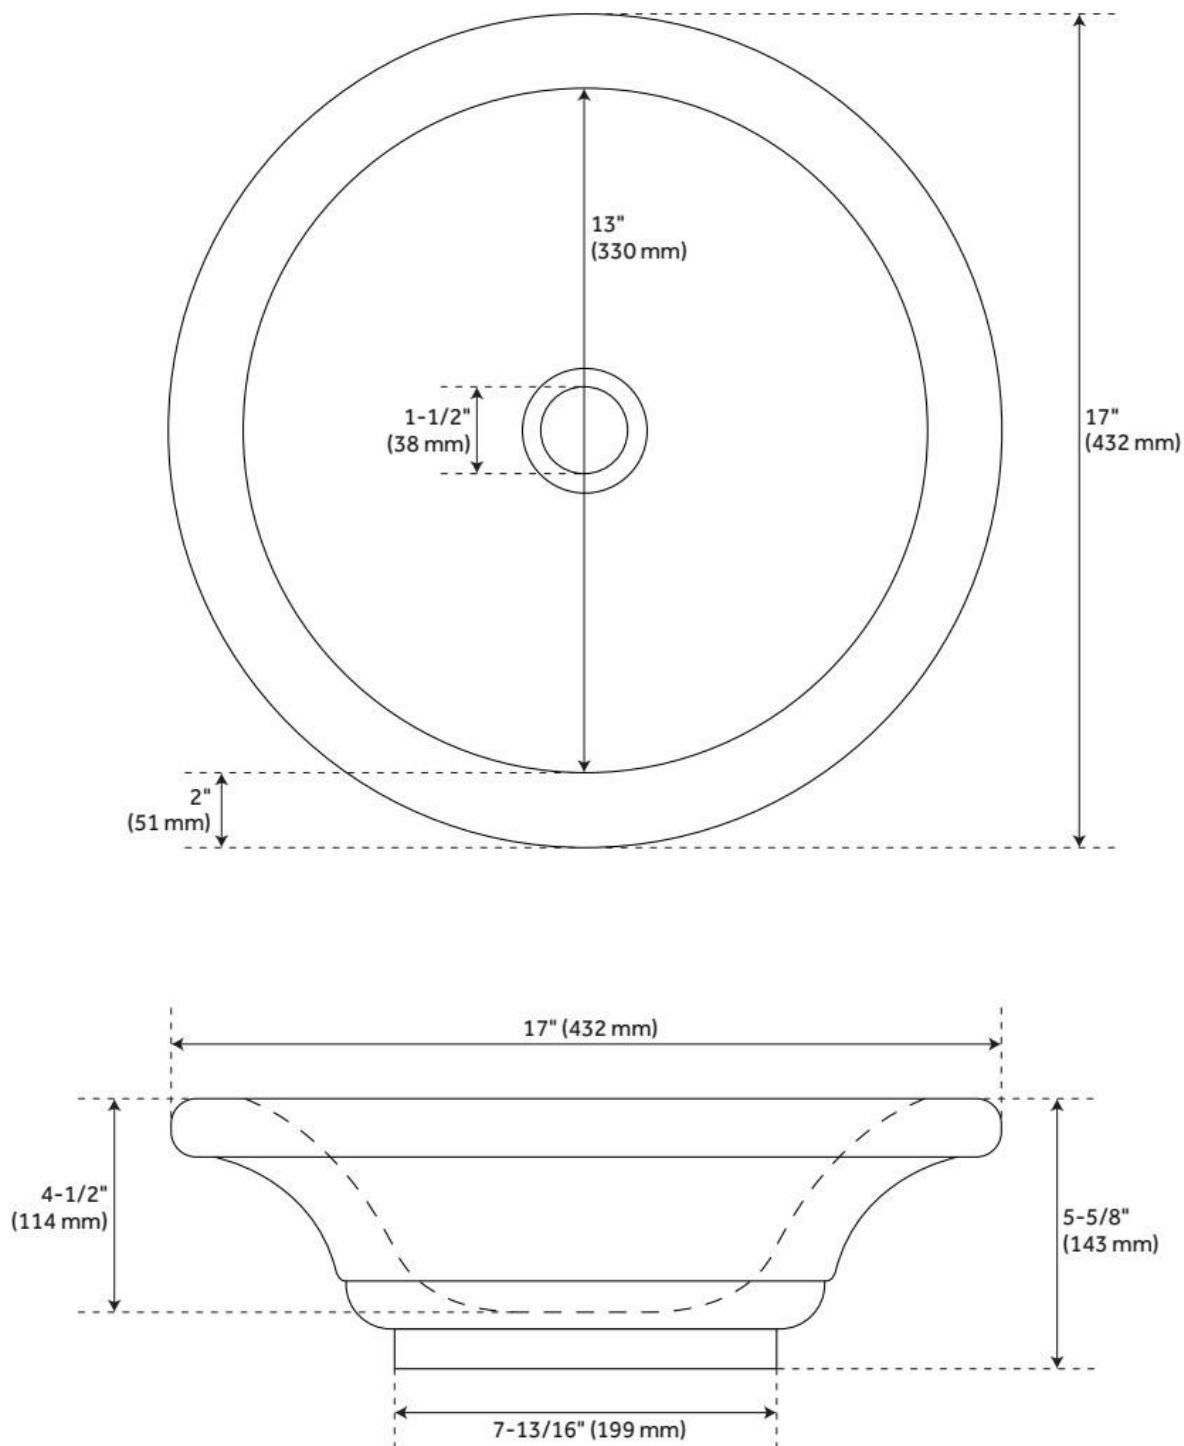

RUE CURVED MARBLE VESSEL SINK - CARRARA

SKU: 484613
Code: SH484613

REVISED 7/10/2024