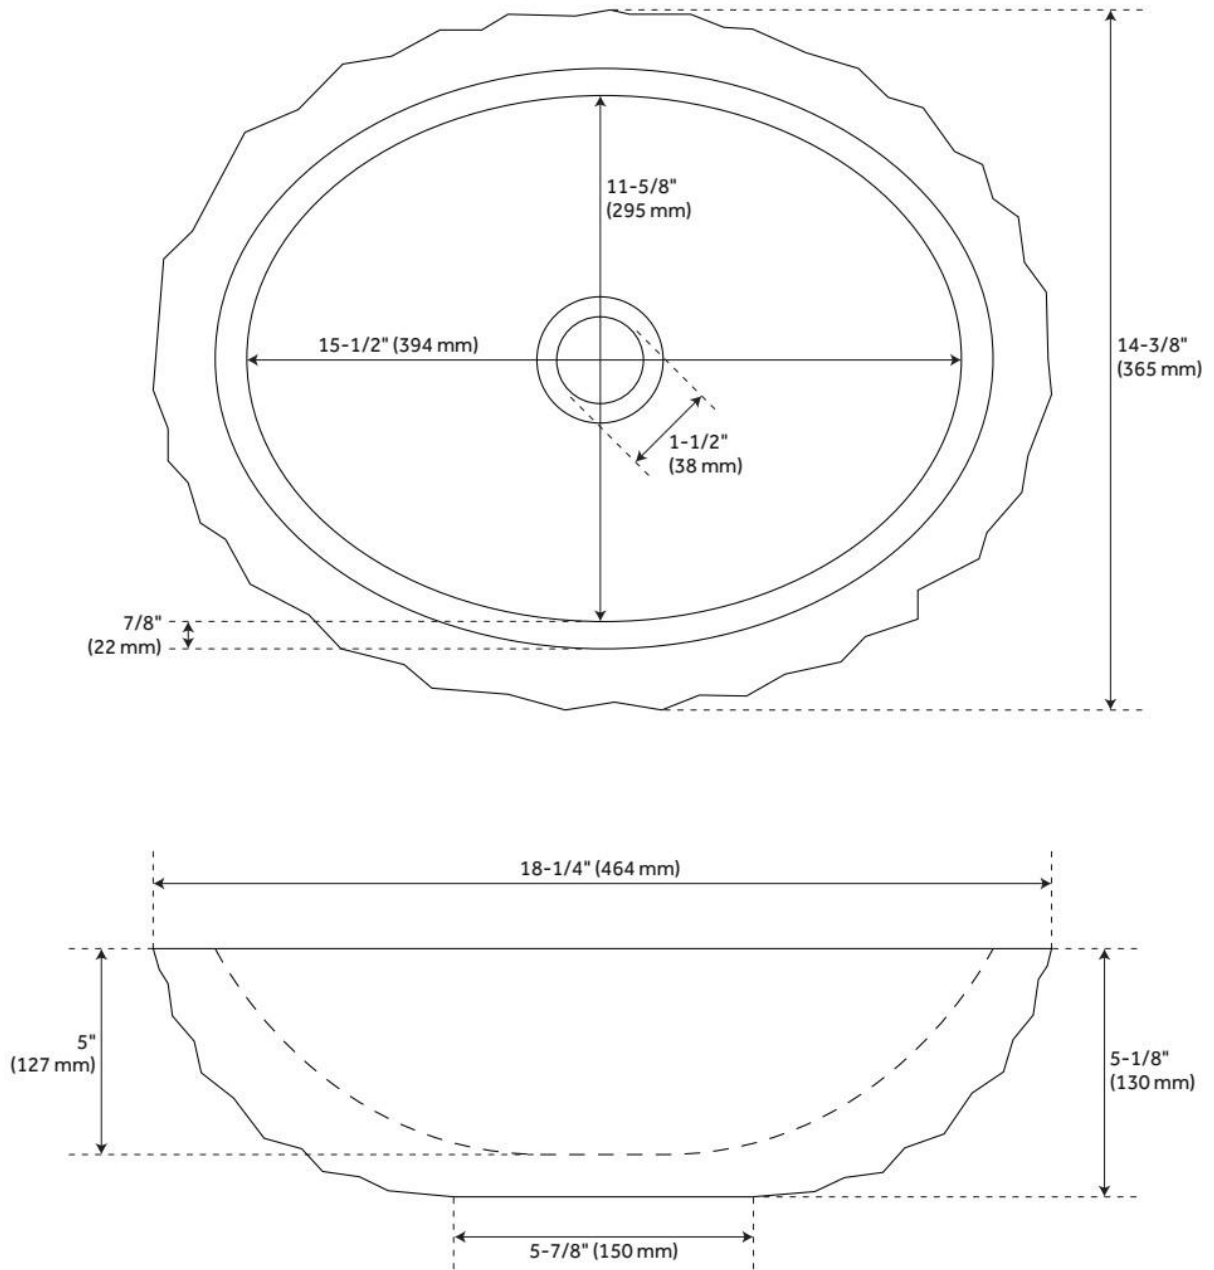

THURBER OVAL MARBLE VESSEL SINK - CARRARA

SKU: 484614
Code: SH484614

FEATURES

Material: Marble
Product Finish: Carrara Marble
Installation Type: Vessel
Shape: Oval
Drain Placement: Center
Fits Drain Hole Size: 1-1/2"
Faucet Centers: No Faucet Hole
Overflow Hole: No
Mounting Hardware Included: No

CSA B45.8/IAPMO Z403, Massachusetts Accepted, LISTED ID: SH129091

ADDITIONAL FEATURES

- Polished interior with chiseled exterior.
- To clean, use a few drops of mild cleanser, rinse with water and wipe dry.
- Seal stone with StoneTech sealer before use for maximum performance.
- All dimensions are +/- 1".
- When purchasing a vessel sink faucet, ensure the height to spout and spout reach will accommodate your sink.
- Each item is carved from natural stone and will feature individual variations in color, shade, and veining.

REVISED 7/5/2024

THURBER OVAL MARBLE VESSEL SINK - CARRARA

SKU: 484614
Code: SH484614

REVISED 7/5/2024