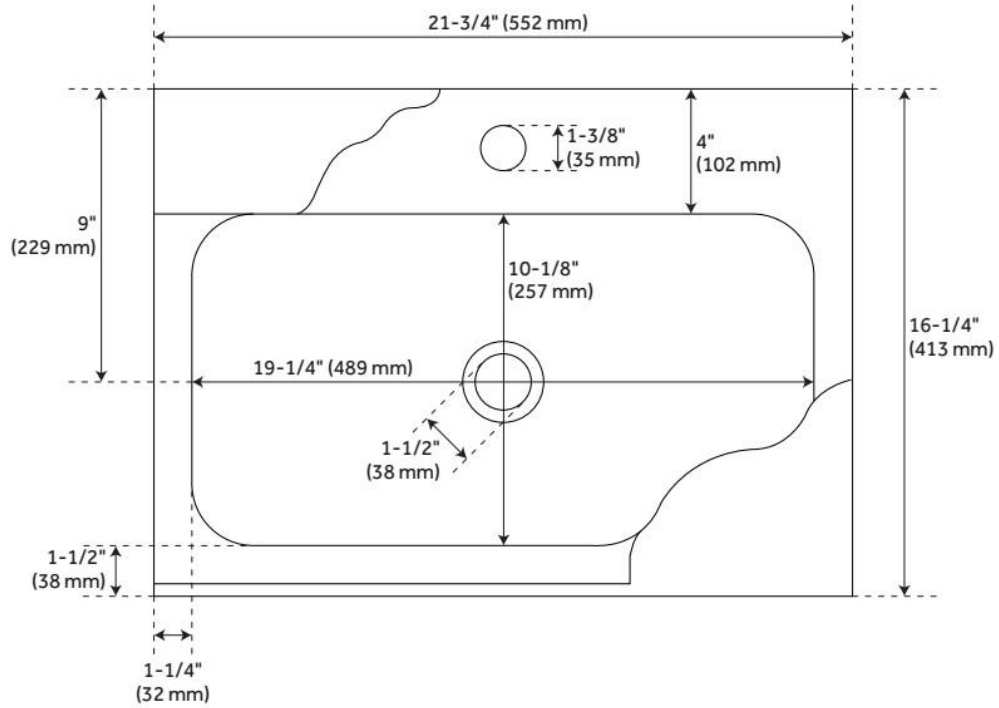

ARDWICK RECTANGULAR GRANITE VESSEL SINK - BLUE GRAY

SKU: 484616
Code: SH484616

FEATURES

Material: Granite
Product Finish: Blue Gray Granite
Installation Type: Vessel
Shape: Rectangle
Drain Placement: Center
Fits Drain Hole Size: 1-1/2"
Faucet Centers: Single-Hole
Overflow Hole: No
Mounting Hardware Included: No

CSA B45.8/IAPMO Z403, Massachusetts Accepted, LISTED ID: SH129095

ADDITIONAL FEATURES

- Polished interior with chiseled exterior.
- To clean, use a few drops of mild cleanser, rinse with water and wipe dry.
- Seal stone with StoneTech sealer before use for maximum performance.
- All dimensions are +/- 1".
- When purchasing a vessel sink faucet, ensure the height to spout and spout reach will accommodate your sink.
- Each item is carved from natural stone and will feature individual variations in color, shade, and veining.

REVISED 7/25/2024

ARDWICK RECTANGULAR GRANITE VESSEL SINK - BLUE GRAY

SKU: 484616
Code: SH484616

REVISED 7/25/2024