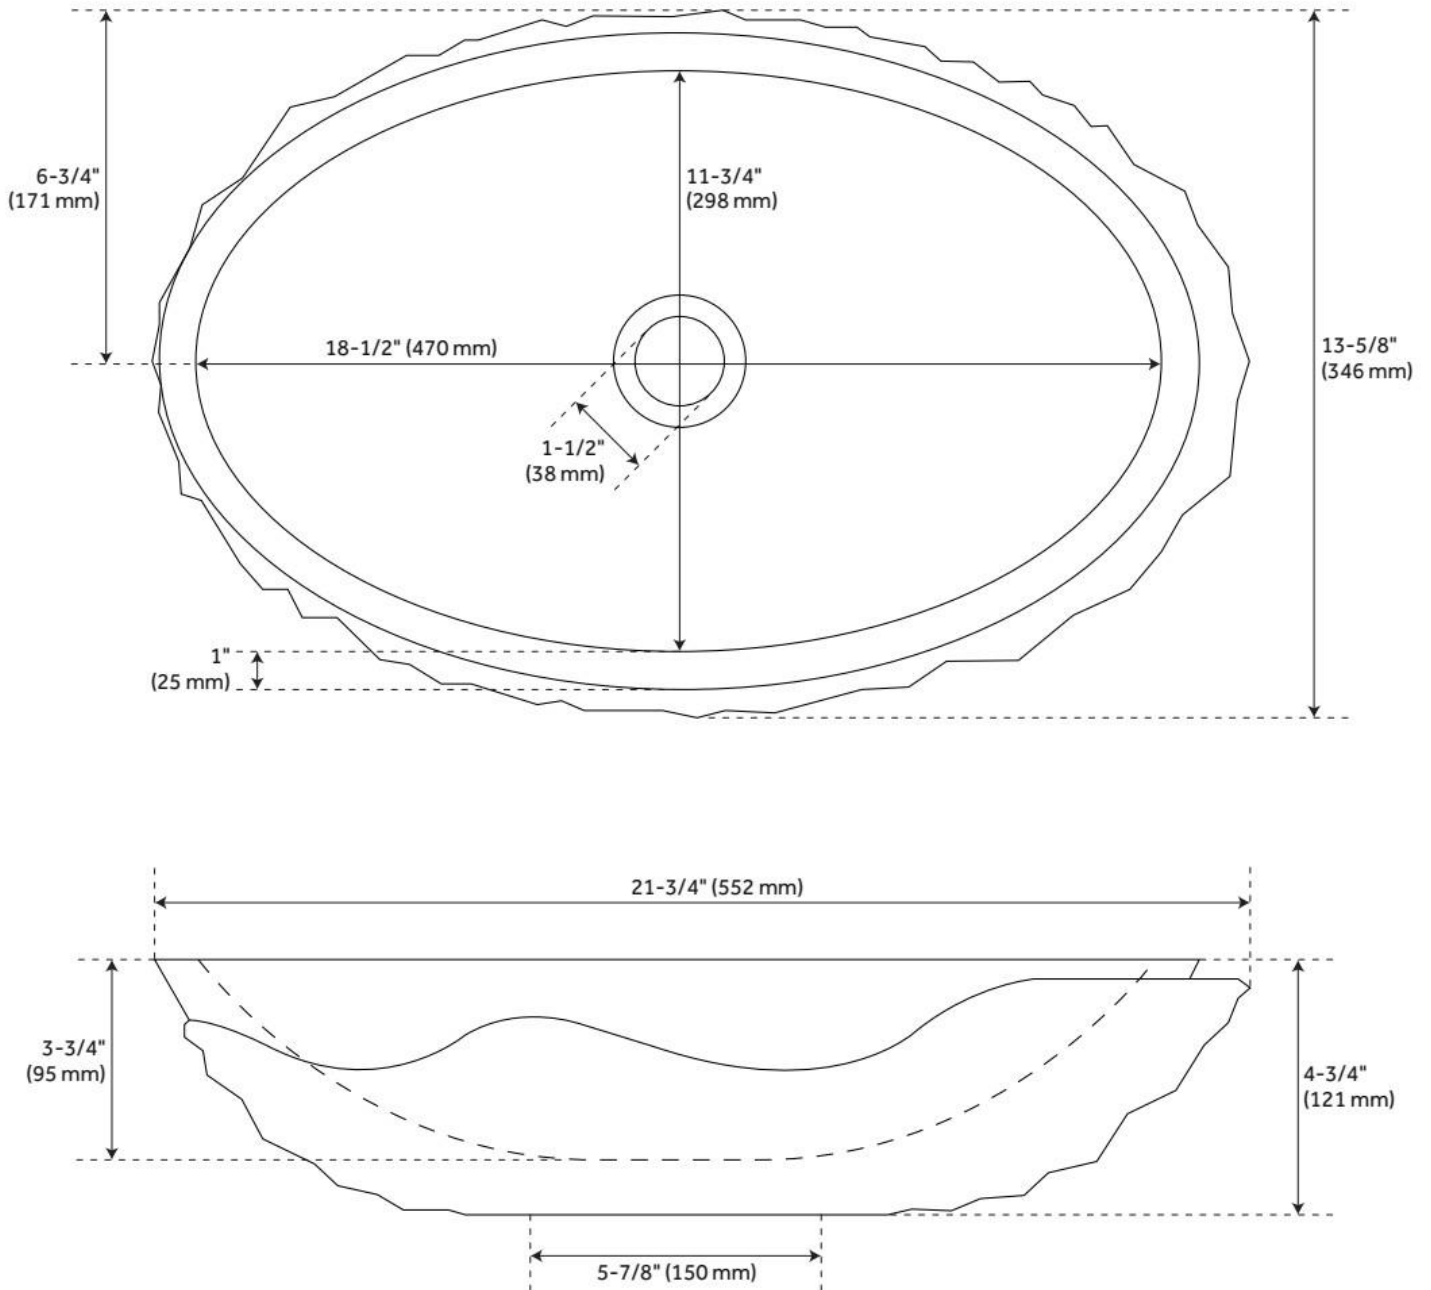

TARRYTON GRANITE VESSEL SINK - CHINA BLACK

SKU: 484617
Code: SH484617

FEATURES

Material: Granite
Product Finish: Black Granite
Installation Type: Vessel
Shape: Oval
Drain Placement: Center
Fits Drain Hole Size: 1-1/2"
Faucet Centers: No Faucet Hole
Overflow Hole: No
Mounting Hardware Included: No

CSA B45.8/IAPMO Z403, Massachusetts Accepted, LISTED ID: SH129092

ADDITIONAL FEATURES

- Polished interior with chiseled exterior.
- To clean, use a few drops of mild cleanser, rinse with water and wipe dry.
- Seal stone with StoneTech sealer before use for maximum performance.
- All dimensions are +/- 1".
- When purchasing a vessel sink faucet, ensure the height to spout and spout reach will accommodate your sink.
- Each item is carved from natural stone and will feature individual variations in color, shade, and veining.

REVISED 7/10/2024

TARRYTON GRANITE VESSEL SINK - CHINA BLACK

SKU: 484617
Code: SH484617

REVISED 7/10/2024