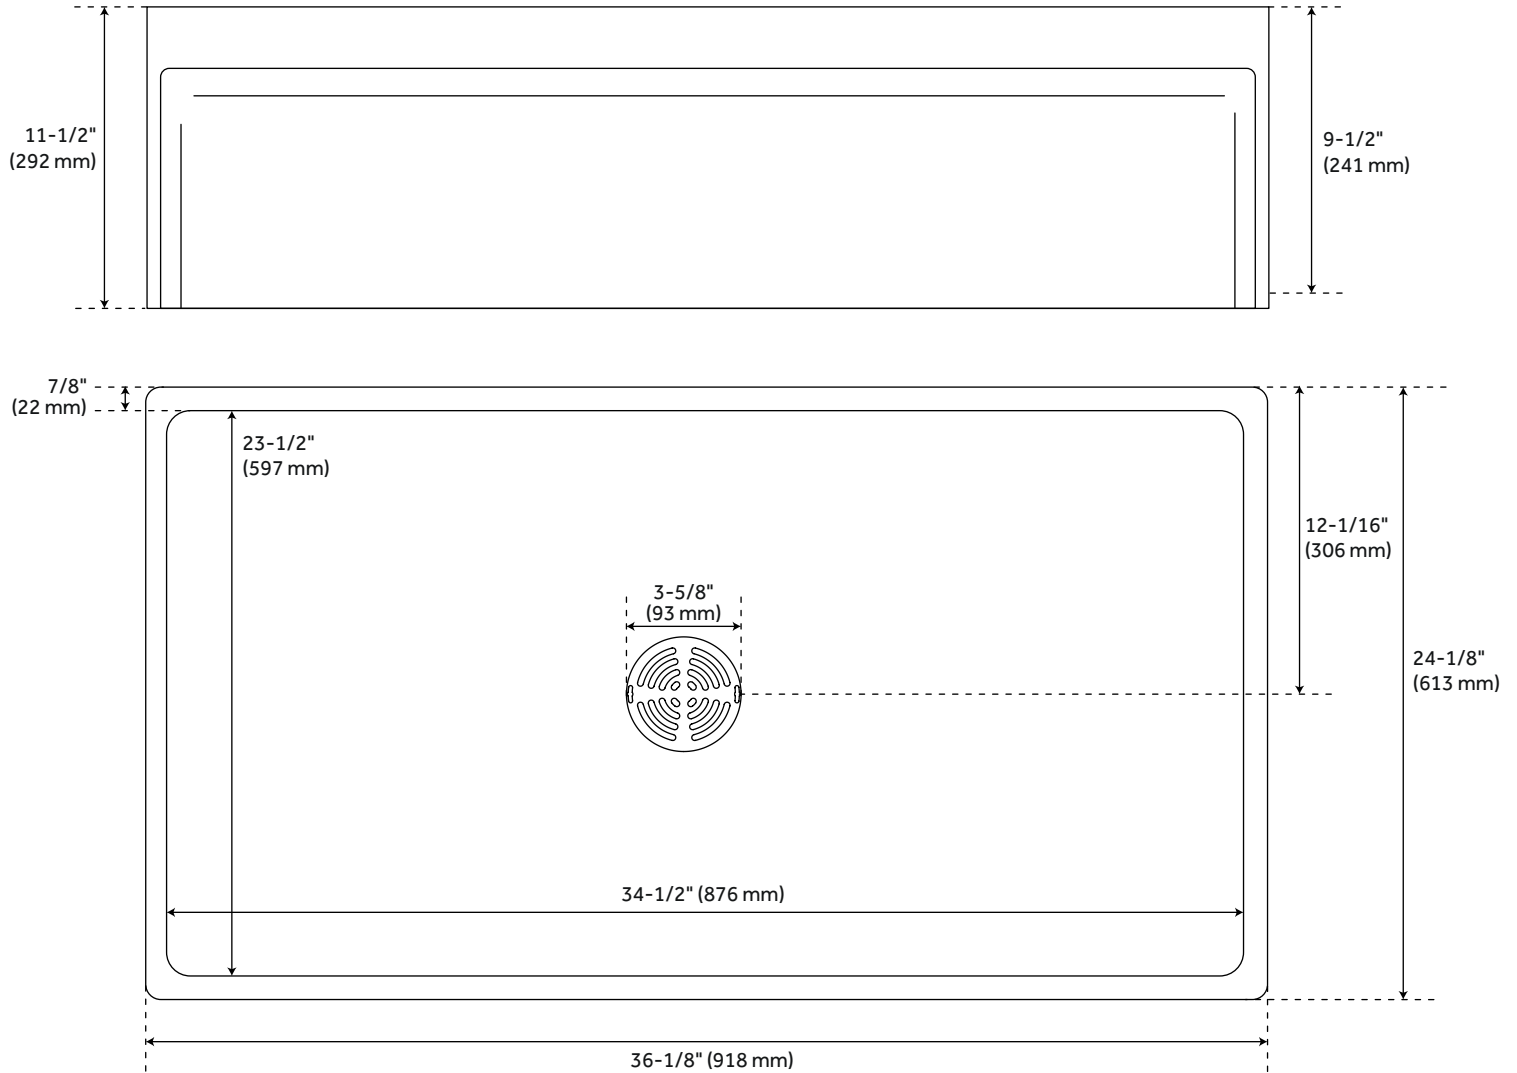

36" LINWALD DOG WASHING STATION WITH STAINLESS STEEL DRAIN

SKU: 484621
Code: SH129908

FEATURES

Length: 36-1/8"
Width: 24-1/8"
Height: 11-1/2"
Sink Shape: Rectangle
Number of Basins: 1
Basin Length: 34-1/2"
Basin Width: 23-1/2"
Basin Depth: 9-1/2"
Rim Thickness: 7/8"
Fits Drain Hole Size: 3-5/8"
Exterior Treatment: Smooth
Interior Treatment: Smooth
Drain Included: Yes
Drain Finish: Stainless Steel
Faucet Included: No
Sink Material: Composite

REVISED 4/7/2023

36" LINWALD DOG WASHING STATION WITH STAINLESS STEEL DRAIN

SKU: 484621
Code: SH129908

ADDITIONAL FEATURES

- All dimensions are ($\pm 1/2$ ").

REVISED 4/7/2023

36" LINWALD DOG WASHING STATION WITH STAINLESS STEEL DRAIN

All dimensions and specifications are nominal and may vary. Use actual products for accuracy in critical situations.