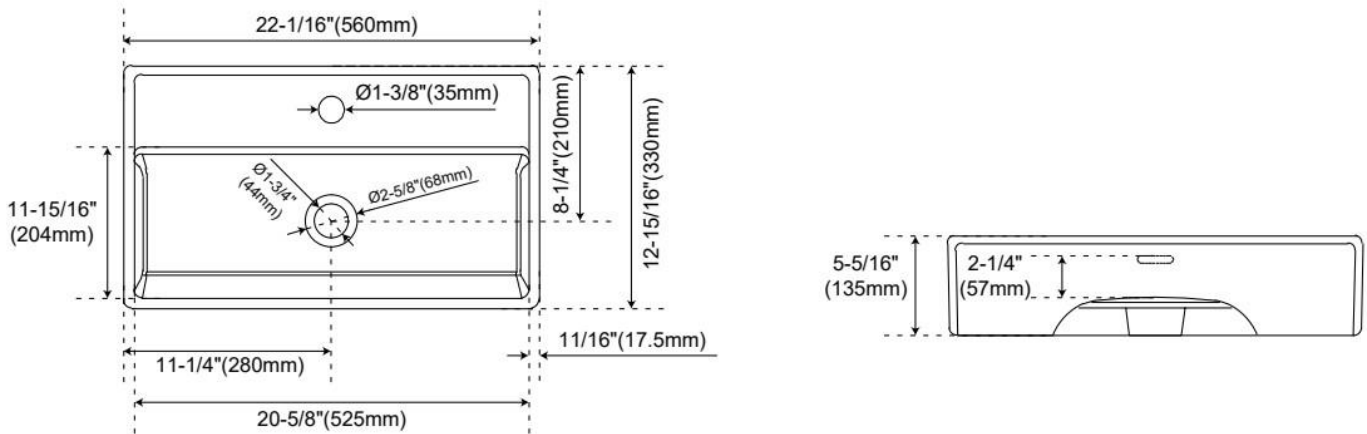

ASME A112.19.2/CSA B45.1, Massachusetts Accepted, LISTED ID: SH129900WH

ADDITIONAL FEATURES

- All dimensions are ($\pm 1/2$ ").

REVISED 11/5/2024

22" KAISY MODERN PORCELAIN SINK

SKU: 484632
Code: SH484632

Dimensions of fixtures are nominal and may vary within the range of tolerance established by ASME A112.19.2