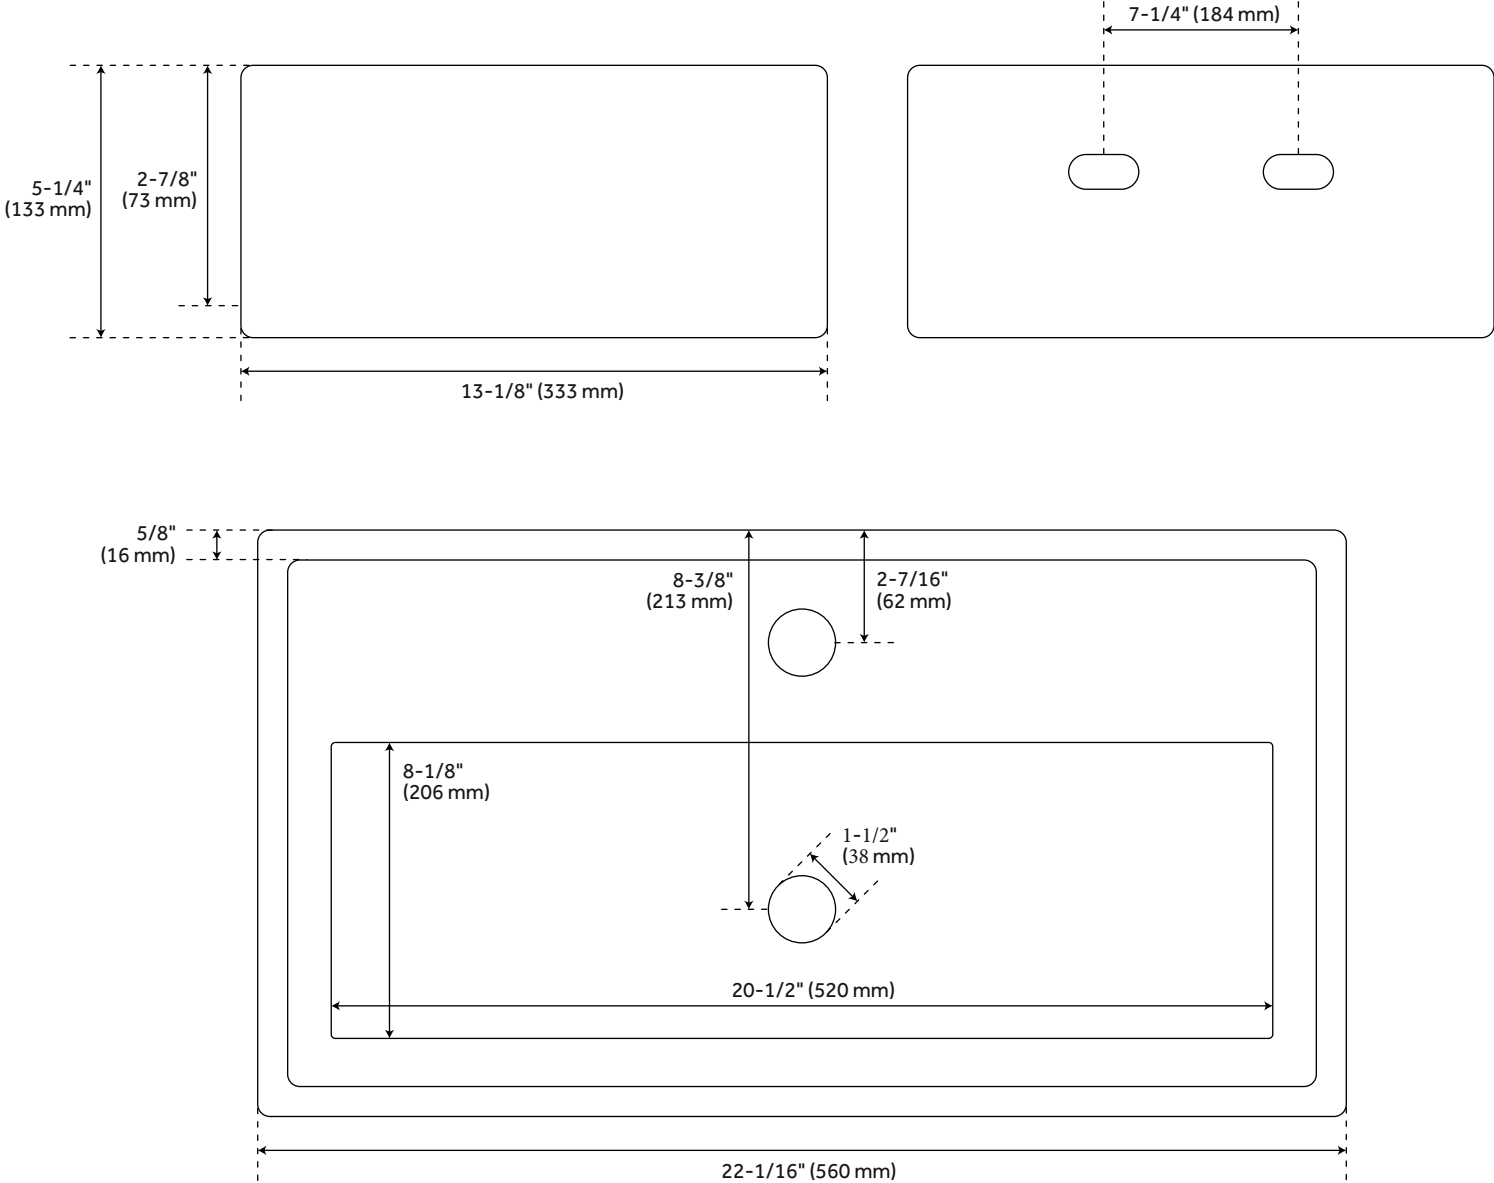

## FEATURES

Installation Type: Wall Mount  
Product Finish: White  
Material: Porcelain  
Length: 22-1/16"  
Width: 13-1/8"  
Height: 5-1/4"  
Mounting Hardware Included: Yes  
Sink Shape: Specialty  
Number of Basins: 1  
Sink Installation: Wall Mount  
Faucet Centers: Single-Hole Centered  
Overflow Hole: Yes  
Basin Length: 20-1/2"  
Basin Width: 8-1/8"  
Basin Depth: 2-7/8"  
Water Depth To Overflow: 1-5/8"  
Rim Thickness: 5/8"  
Fits Drain Hole Size: 1-3/4"  
Exterior Treatment: Smooth  
Interior Treatment: Smooth  
Drain Included: No  
Faucet Included: No  
Water Depth to Rim: 2-7/8"  
Weight: 31

## ADDITIONAL FEATURES

- All dimensions are ( $\pm 1/2$ ").

REVISED 1/26/2024

# 22" KAISY MODERN PORCELAIN WALL MOUNT SINK

All dimensions and specifications are nominal and may vary. Use actual products for accuracy in critical situations.