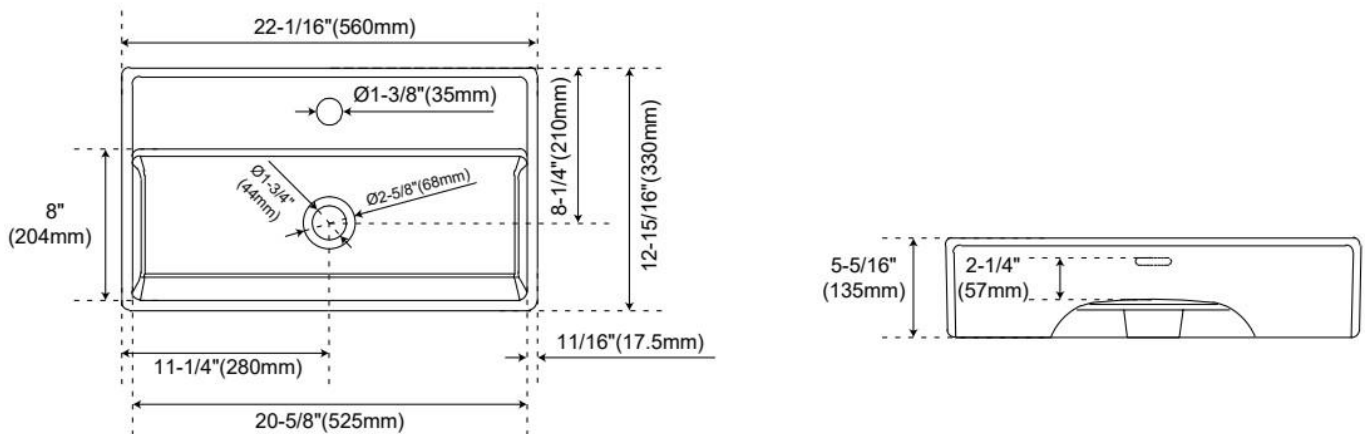

Faucet Centers: Single-Hole Centered

Overflow Hole: Yes

Mounting Hardware Included: Yes

ASME A112.19.2/CSA B45.1, Massachusetts Accepted, LISTED ID: SH129901WH

ADDITIONAL FEATURES

- All dimensions are ($\pm 1/2$ ").

REVISED 1/29/2025

18" KAISY MODERN PORCELAIN SINK

SKU: 484633
Code: SH484633

Dimensions of fixtures are nominal and may vary within the range of tolerance established by ASME A112.19.2

REVISED 1/29/2025