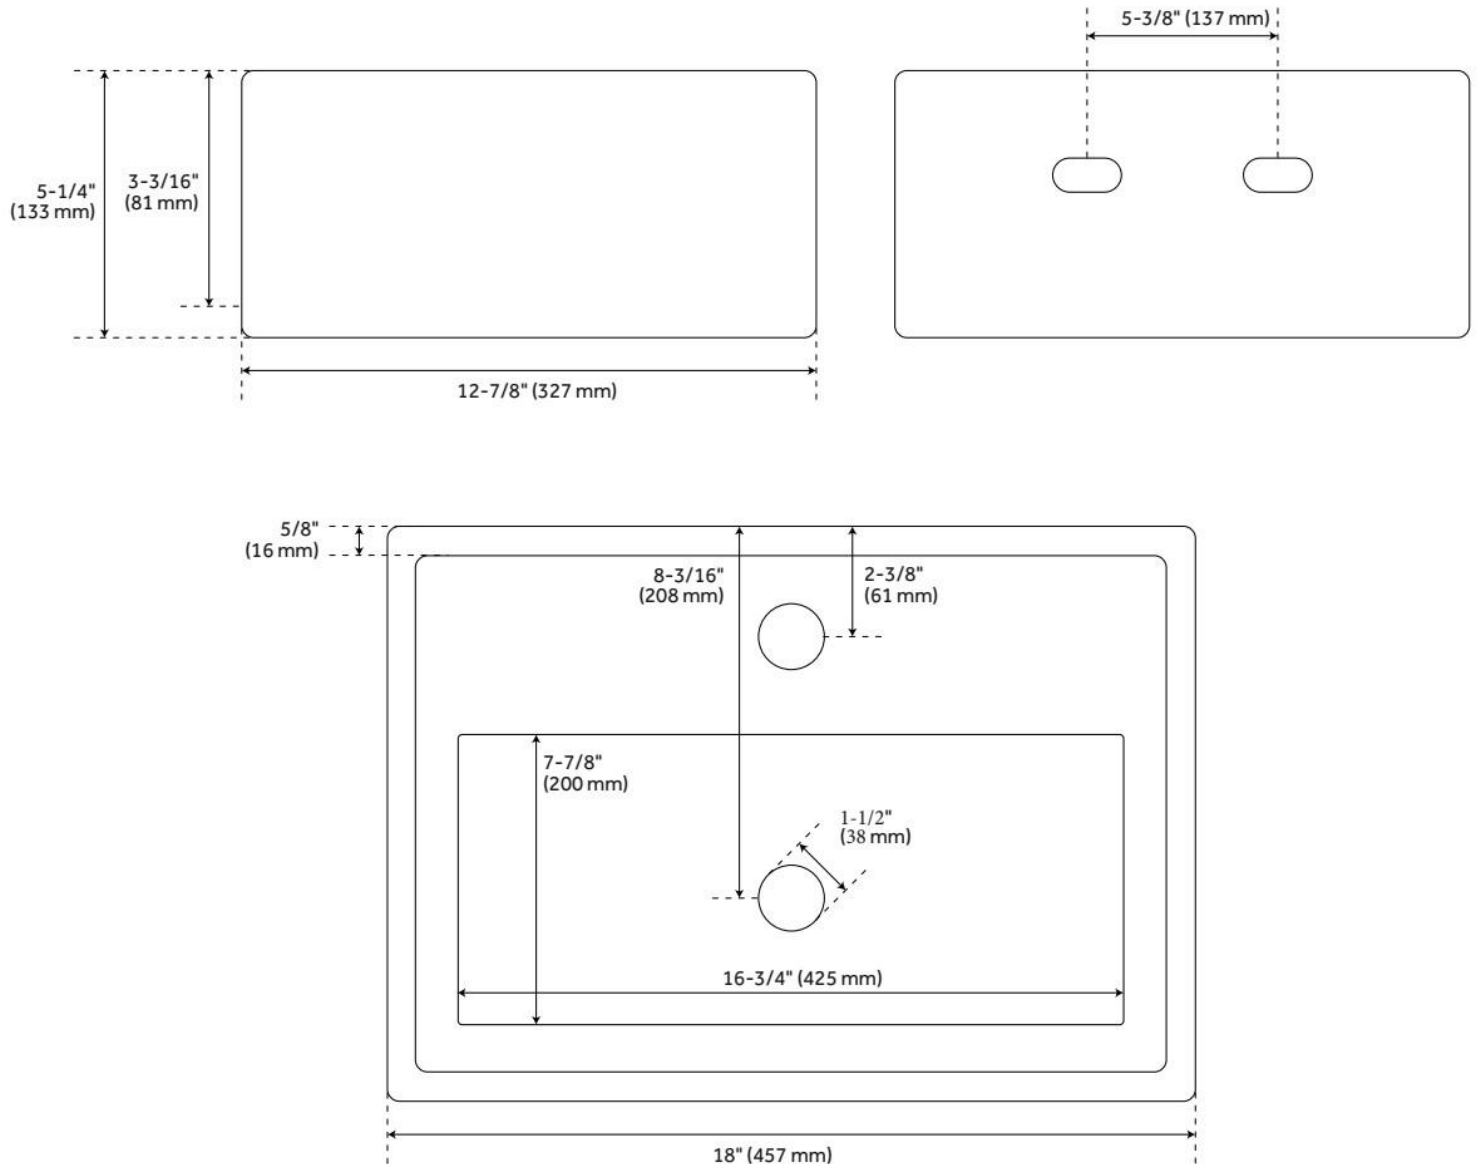

18" KAISY MODERN PORCELAIN SINK

SKU: 484633
Code: SH484633

FEATURES

Material: Porcelain
Product Finish: White
Installation Type: Wall Mount
Fits Drain Hole Size: 1-3/4"
Faucet Centers: Single-Hole Centered
Overflow Hole: Yes
Mounting Hardware Included: Yes

ASME A112.19.2/CSA B45.1, Massachusetts Accepted, LISTED ID: SH129901WH

ADDITIONAL FEATURES

- All dimensions are ($\pm 1/2$ ").

REVISED 7/29/2024

18" KAISY MODERN PORCELAIN SINK

SKU: 484633
Code: SH484633

REVISED 7/29/2024