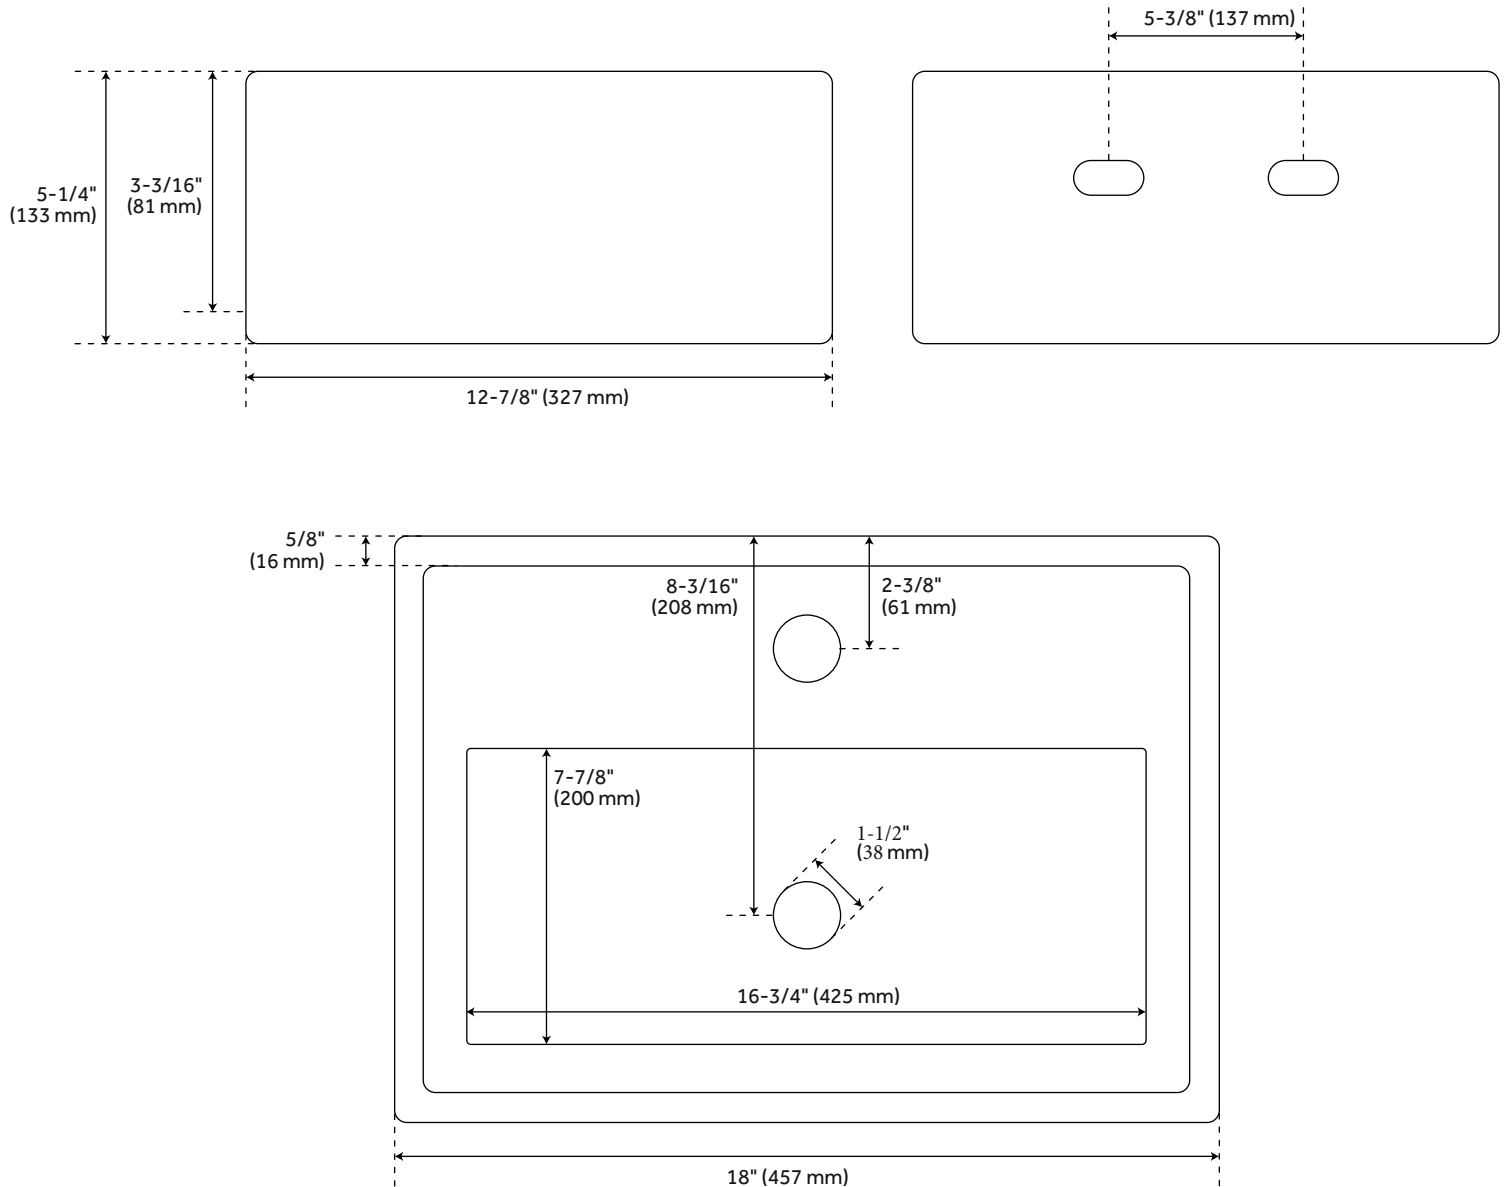

18" KAISY MODERN PORCELAIN SINK

SKU: 484633
Code: SH484633

ASME A112.19.2/CSA B45.1
Massachusetts Accepted
LISTED ID: SH129901WH

FEATURES

Installation Type: Wall Mount
Product Finish: White
Material: Porcelain
Length: 18"
Width: 12-7/8"
Height: 5-1/4"
Mounting Hardware Included: Yes
Sink Shape: Specialty
Number of Basins: 1
Sink Installation: Wall Mount
Faucet Centers: Single-Hole Centered
Overflow Hole: Yes
Basin Length: 16-3/4"
Basin Width: 7-7/8"
Basin Depth: 3-3/16"
Water Depth To Overflow: 1-1/2"
Rim Thickness: 5/8"
Fits Drain Hole Size: 1-3/4"
Exterior Treatment: Smooth
Interior Treatment: Smooth
Drain Included: No
Faucet Included: No
Water Depth to Rim: 3-3/16"
Weight: 26

REVISED 1/26/2024

18" KAISY MODERN PORCELAIN SINK

SKU: 484633

Code: SH484633

ADDITIONAL FEATURES

- All dimensions are ($\pm 1/2$ ").

REVISED 1/26/2024

18" KAISY MODERN PORCELAIN WALL MOUNT SINK

All dimensions and specifications are nominal and may vary. Use actual products for accuracy in critical situations.