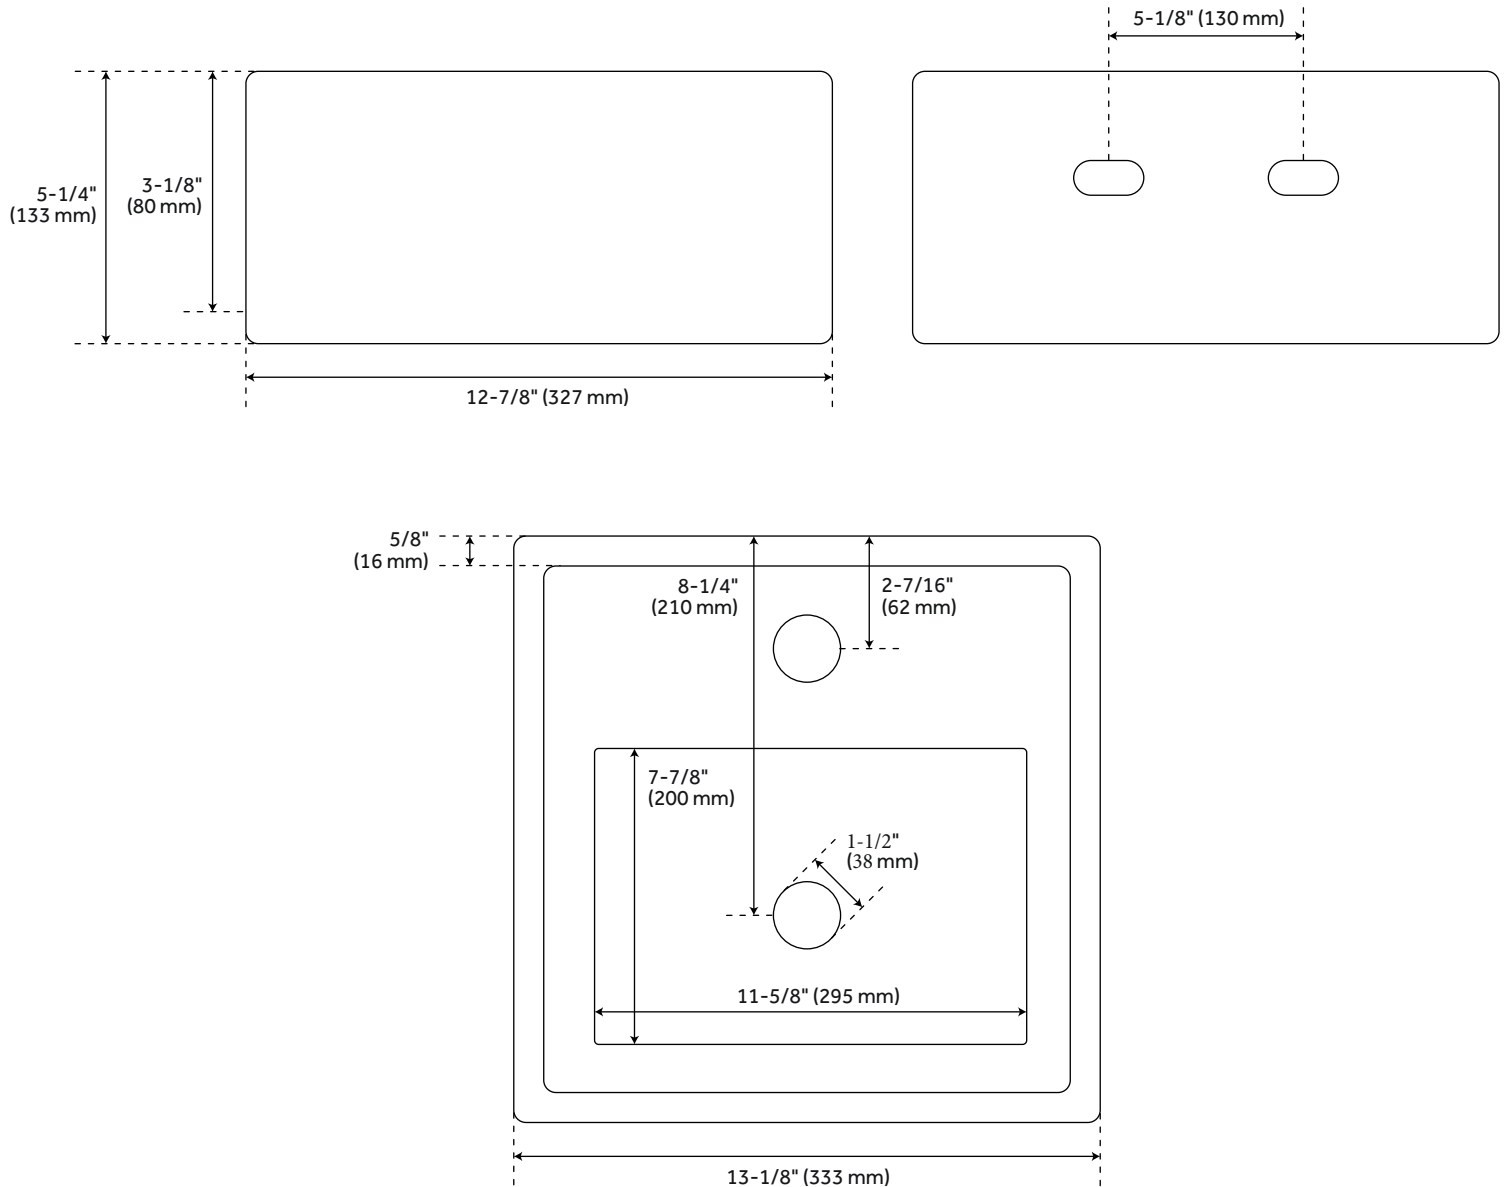

13" KAISY MODERN PORCELAIN SINK

SKU: 484634

Code: SH484634

FEATURES

Material: Porcelain

Product Finish: White

Installation Type: Wall Mount

Fits Drain Hole Size: 1-3/4"

Faucet Centers: Single-Hole Centered

Overflow Hole: Yes

Mounting Hardware Included: Yes

ASME A112.19.2/CSA B45.1, Massachusetts Accepted, LISTED ID: SH129902WH

ADDITIONAL FEATURES

- All dimensions are ($\pm 1/2$ ").

REVISED 7/10/2024

13" KAISY MODERN PORCELAIN WALL MOUNT SINK

All dimensions and specifications are nominal and may vary. Use actual products for accuracy in critical situations.