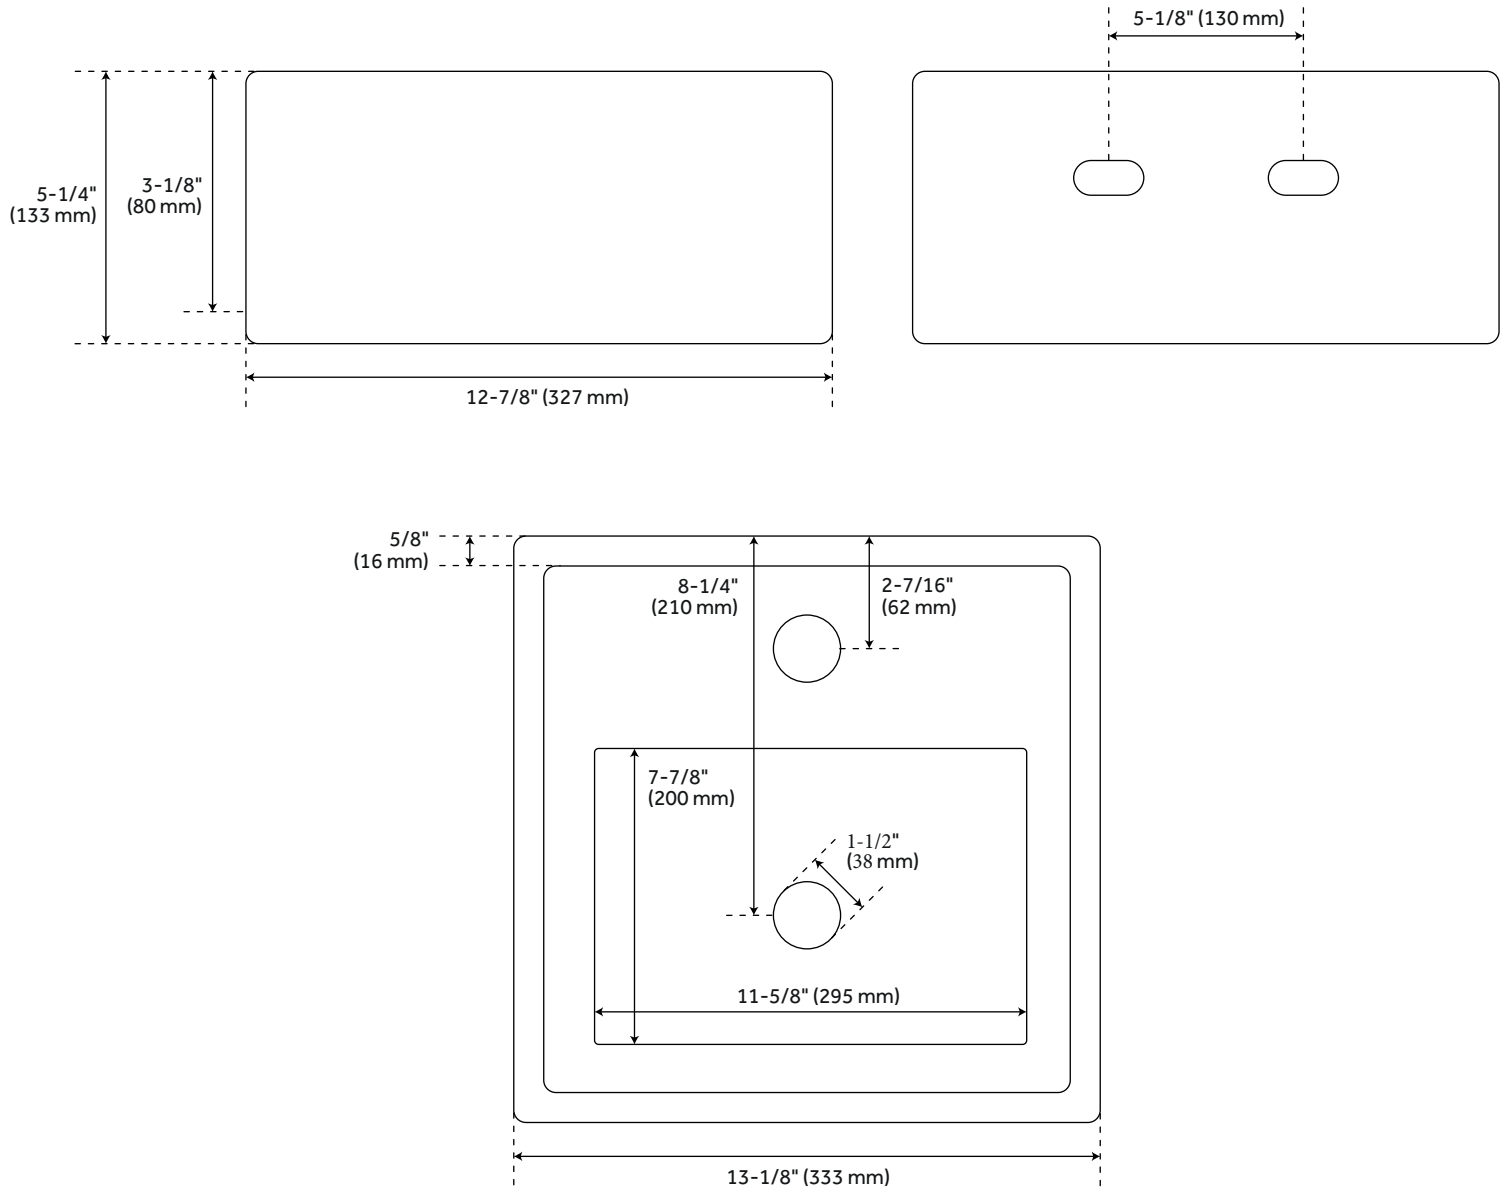

## FEATURES

Installation Type: Wall Mount  
Product Finish: White  
Material: Porcelain  
Length: 13-1/8"  
Width: 12-7/8"  
Height: 5-1/4"  
Mounting Hardware Included: Yes  
Sink Shape: Specialty  
Number of Basins: 1  
Sink Installation: Wall Mount  
Faucet Centers: Single-Hole Centered  
Overflow Hole: Yes  
Basin Length: 11-5/8"  
Basin Width: 7-7/8"  
Basin Depth: 3-1/8"  
Water Depth To Overflow: 1-5/8"  
Rim Thickness: 5/8"  
Fits Drain Hole Size: 1-3/4"  
Exterior Treatment: Smooth  
Interior Treatment: Smooth  
Drain Included: No  
Faucet Included: No  
Water Depth to Rim: 3-1/8"  
Weight: 21

## ADDITIONAL FEATURES

- All dimensions are ( $\pm 1/2$ ").

REVISED 1/26/2024

# 13" KAISY MODERN PORCELAIN WALL MOUNT SINK

All dimensions and specifications are nominal and may vary. Use actual products for accuracy in critical situations.