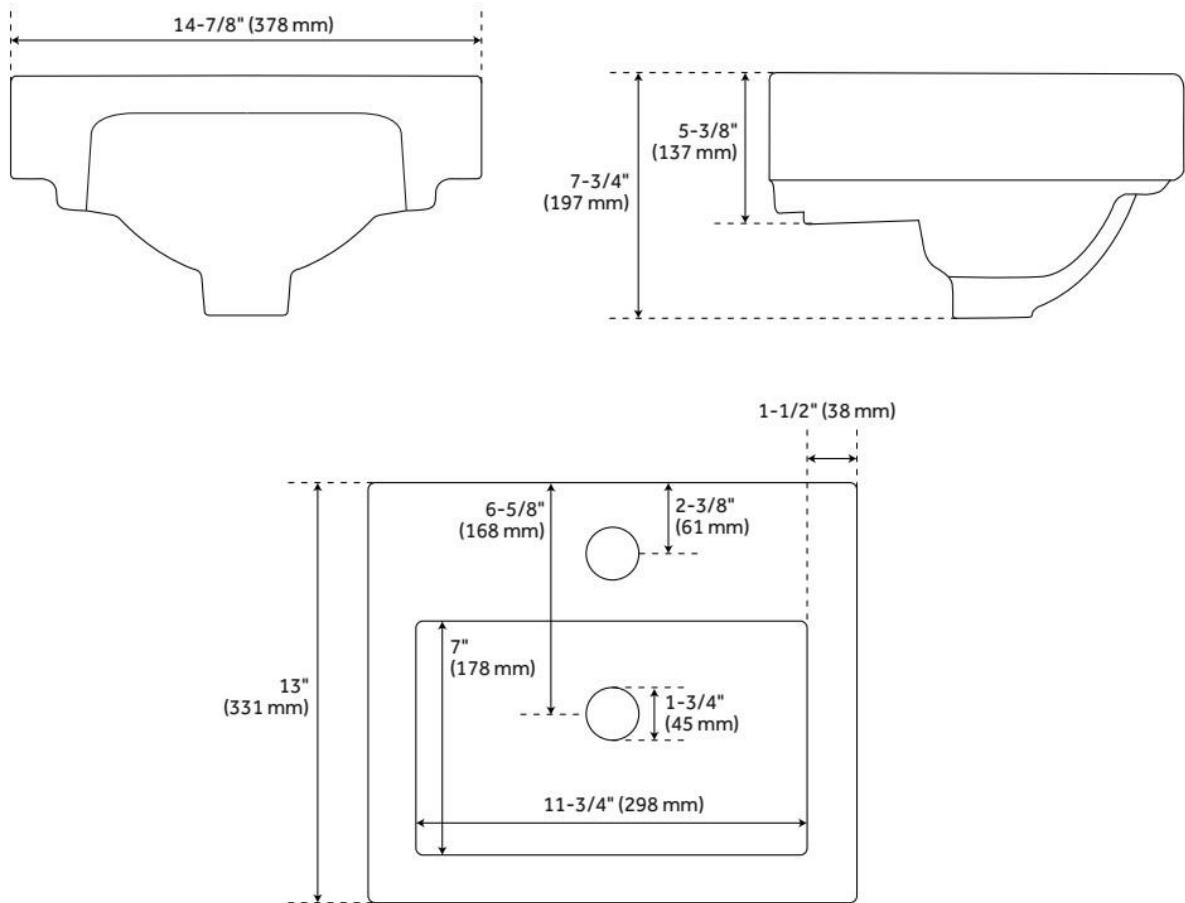

BRYNSDALE PORCELAIN WALL MOUNT SINK - SINGLE-HOLE

SKU: 484638
Code: SH484638

FEATURES

Material: Porcelain
Product Finish: White
Installation Type: Wall Mount
Fits Drain Hole Size: 1-3/4"
Faucet Centers: Single-Hole
Overflow Hole: Yes
Mounting Hardware Included: Yes

ASME A112.19.2/CSA B45.1, Massachusetts Accepted, LISTED ID: SH129905WH

ADDITIONAL FEATURES

- All dimensions are ($\pm 1/2$ ").

REVISED 8/28/2024

BRYNSDALE PORCELAIN WALL MOUNT SINK - SINGLE-HOLE

SKU: 484638
Code: SH484638