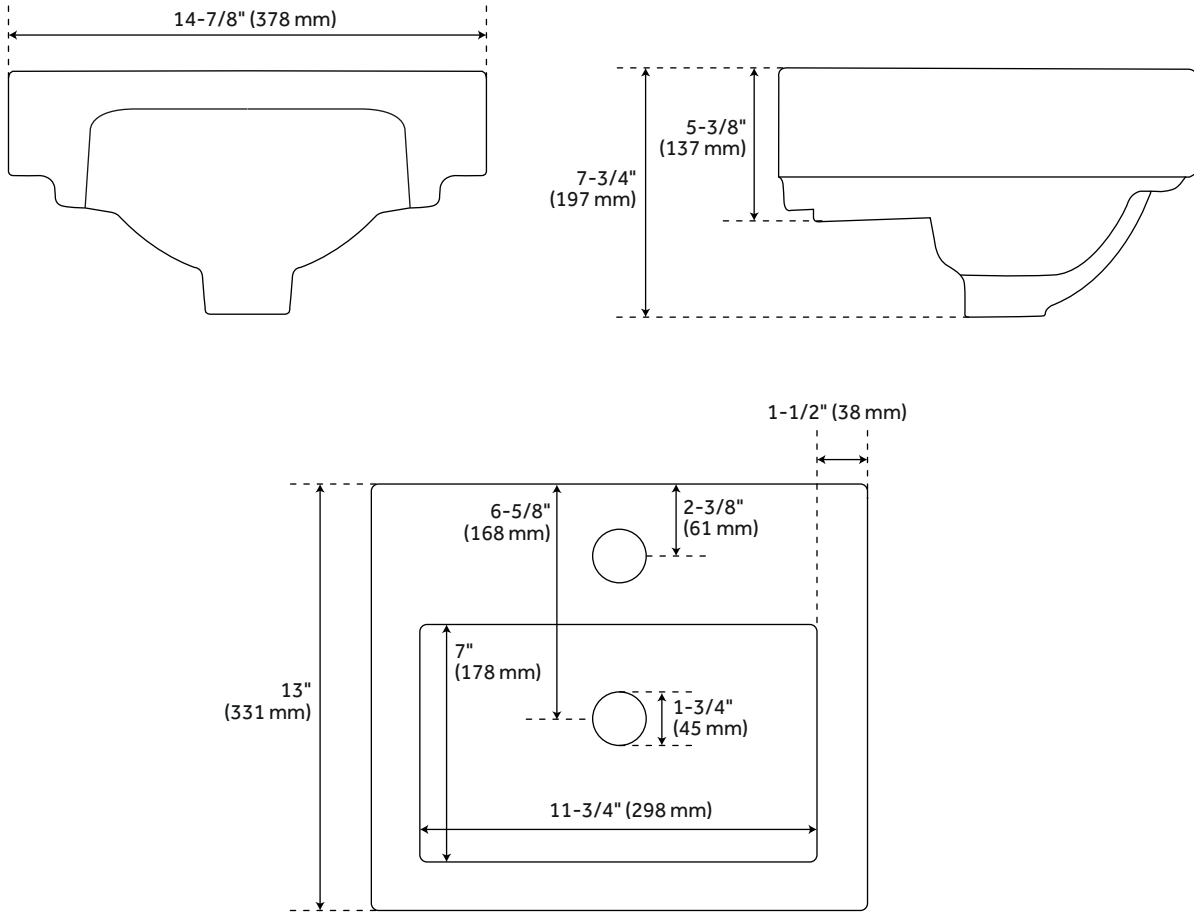

24" ROWENA FIRECLAY FARMHOUSE SINK - WHITE

SKU: 484938
Code: SHF2418

FEATURES

Length: 24"
Width: 18-1/8"
Height: 10-1/8"
Sink Shape: Rectangle
Number of Basins: 1
Sink Installation: Apron front
Basin Length: 22-3/8"
Basin Width: 16-1/2"
Basin Depth: 9-3/16"
Rim Thickness: 3/4"
Fits Drain Hole Size: 3-1/2"
Exterior Treatment: Smooth
Interior Treatment: Smooth
Drain Included: No
Faucet Included: No
Sink Material: Fireclay
Basin Configuration: Single Bowl
Apron Design: Smooth
Faucet Holes: No Faucet Hole
Reversible Mounting: No
Recommended Accessories: 7630718 - or - 4352555 - or -
7630719 - or - 7630708 - or - 7630762 - or - 7634231 - or -
4352557 - or - 7633513 - or - 7633512 Weight: 84

ASME A112.19.2/CSA B45.1
Massachusetts Accepted
LISTED ID: SHF2418WH

REVISED 1/26/2024

24" ROWENA FIRECLAY FARMHOUSE SINK - WHITE

SKU: 484938

Code: SHF2418

ADDITIONAL FEATURES

- Made of solid, heavy-duty fireclay.
- Smooth, ripple-resistant surface.
- Sink is finished on all four sides.
- If purchasing drain separately, it must be able to accommodate a sink drain thickness of 1".
- All sink dimensions are ($\pm 1/2"$).

REVISED 1/26/2024

BRYNSDALE PORCELAIN WALL MOUNT SINK - SINGLE-HOLE

All dimensions and specifications are nominal and may vary. Use actual products for accuracy in critical situations.