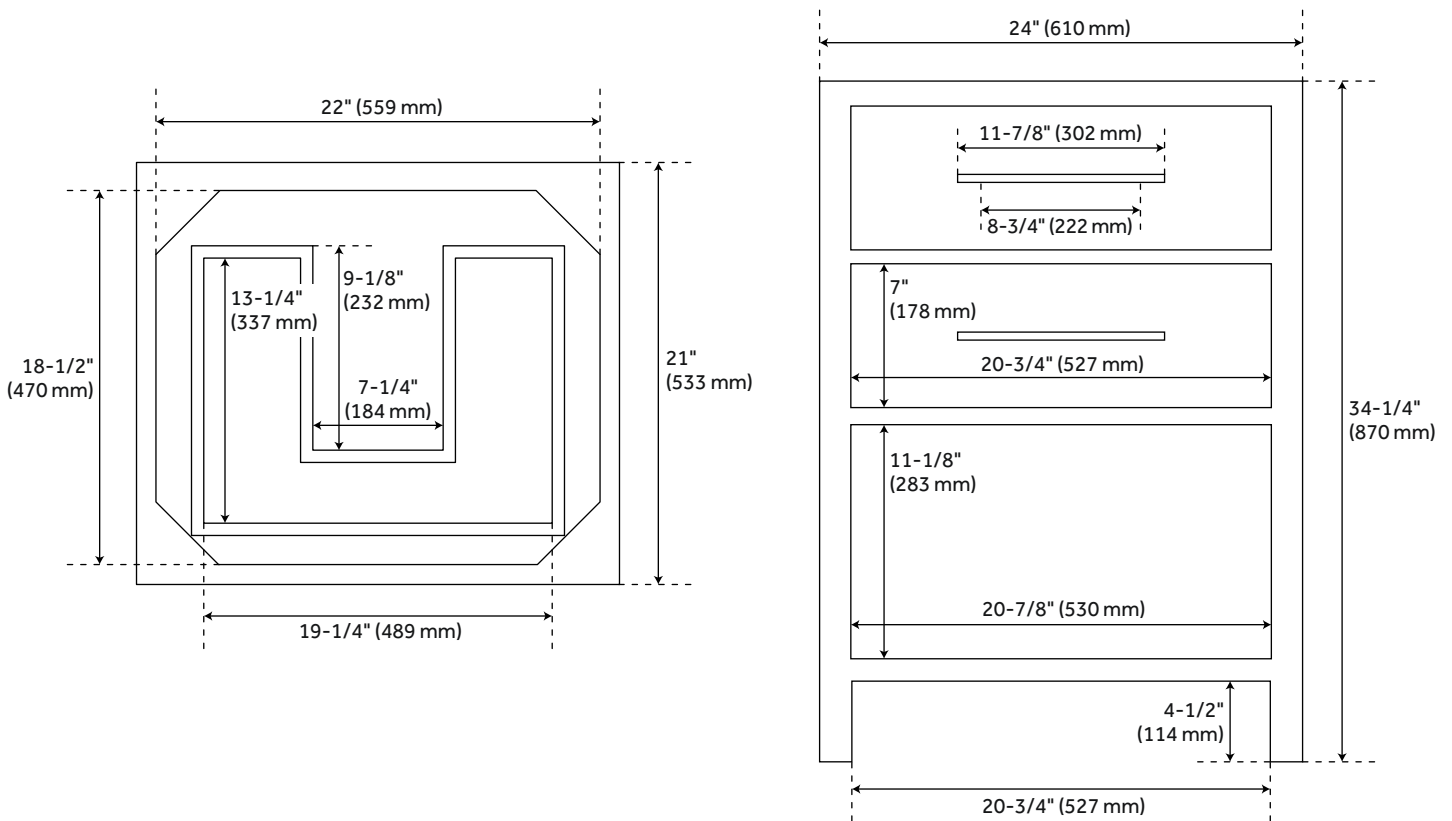

24" ROBERTSON CONSOLE VANITY WITH UNDERMOUNT SINK - BRUSHED WHITE

SKU: 953906-24-UM

Code: SH484768, SH484859, SH484860, SH484861

ASME A112.19.2/CSA B45.1

FEATURES

Installation Type: Freestanding
Features: Soft-Close Hinges
Product Finish: Brushed White
Material: Mahogany
Number of Drawers: 1
Width: 24"
Height: 34-1/4"
Depth: 21"
Assembly Required: No
Number of Shelves: 1
Dovetail Drawers: Yes
Sink Installation: Undermount - Oval
Basin Length: 16"
Basin Width: 12-1/2"
Water Depth To Overflow: 5"
Fits Drain Hole Size: 1-1/2"
Faucet Included: No
Sink Material: Porcelain
Vanity Top Thickness: 3cm
Water Depth to Rim: 6"
Hardware Finish: Satin Nickel
Built-In Adjusters: Yes
Sink Included: Yes
Sink Color: White
Basin Overflow: Yes
Vanity Top Included: Yes
Vanity Top Depth: 22"
Vanity Top Width: 25"
Backsplash: Yes
Mirror Included: No

REVISED 8/4/2023

24" ROBERTSON CONSOLE VANITY WITH UNDERMOUNT SINK - BRUSHED WHITE

SKU: 953906-24-UM

Code: SH484768, SH484859, SH484860, SH484861

ADDITIONAL FEATURES

- Includes a matching backsplash and white porcelain sink.
- Polished Carrara Marble is sourced from Italy.
- Each stone top is carved from a single piece of stone and will feature natural variations.
- See Installation Instructions for directions to attach the vanity top and sink.
- All dimensions are ($\pm 1/2''$).
- [Wood finish samples available.](#)

REVISED 8/4/2023

24" ROBERTSON CONSOLE VANITY CABINET - BRUSHED WHITE

All dimensions and specifications are nominal and may vary. Use actual products for accuracy in critical situations.