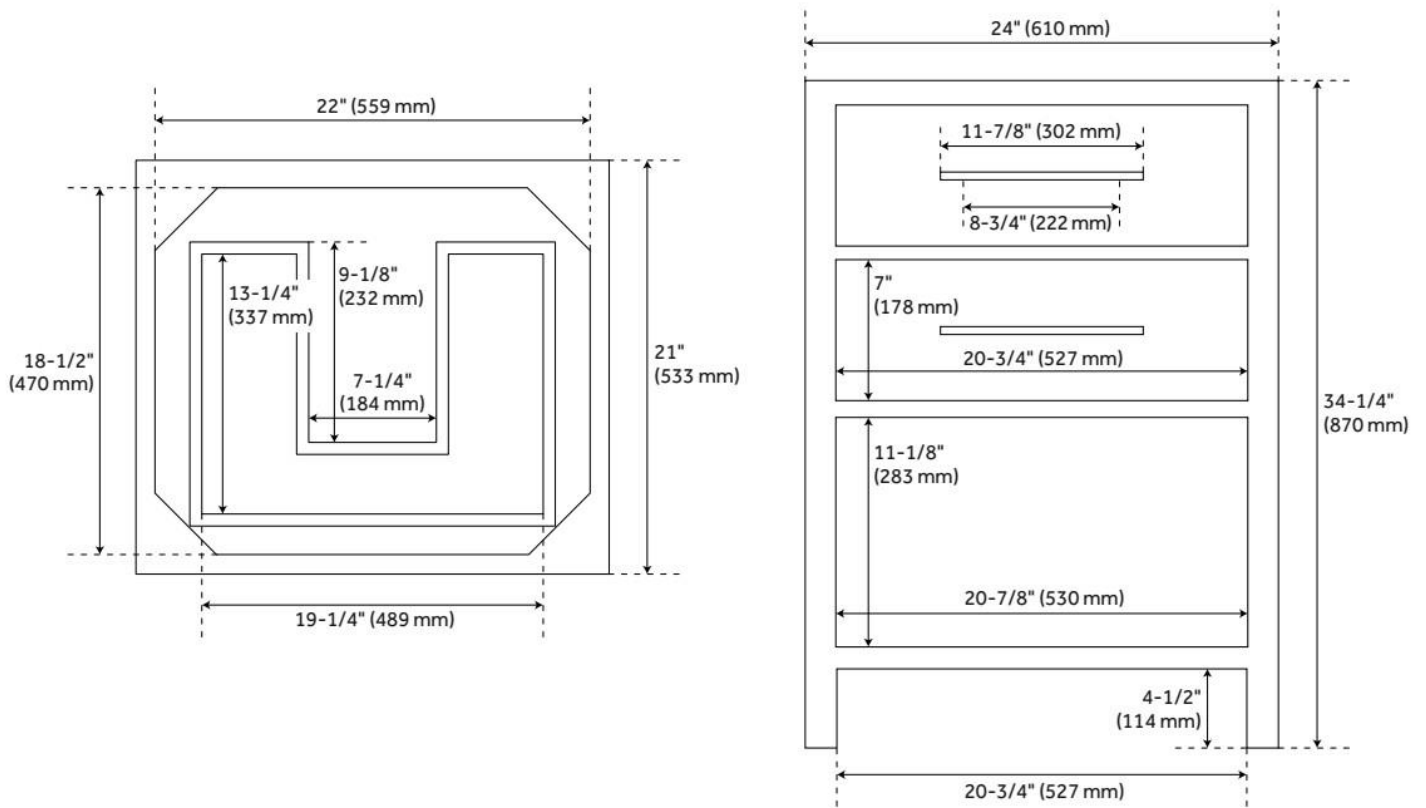

24" ROBERTSON CONSOLE VANITY CABINET - BRUSHED WHITE - VANITY CABINET ONLY

SKU: 484770
Code: SH484770

REVISED 8/8/2024