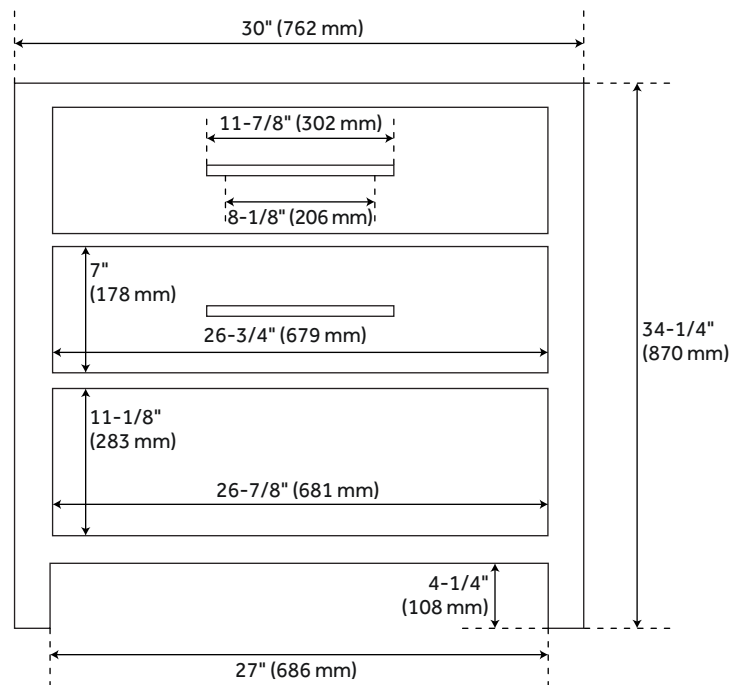

30" ROBERTSON CONSOLE VANITY CABINET - BRUSHED WHITE

All dimensions and specifications are nominal and may vary. Use actual products for accuracy in critical situations.