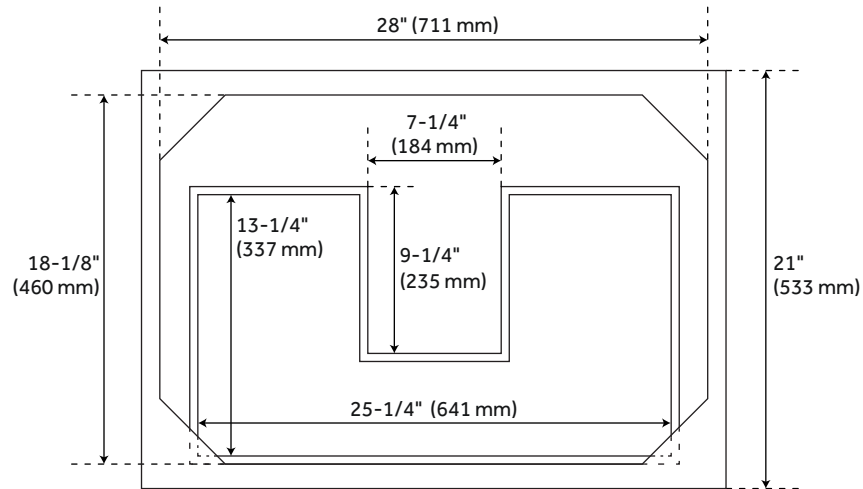

30" ROBERTSON CONSOLE VANITY CABINET - BRUSHED WHITE

All dimensions and specifications are nominal and may vary. Use actual products for accuracy in critical situations.