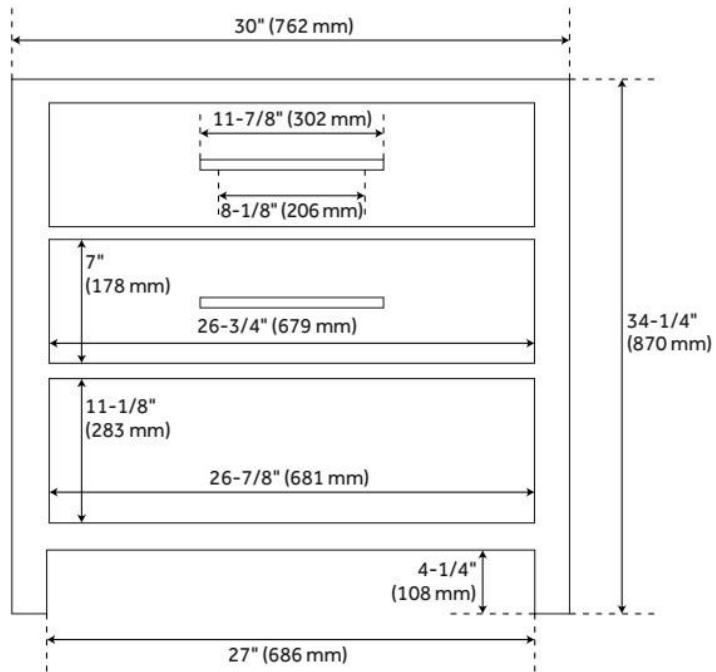

30" ROBERTSON CONSOLE VANITY CABINET - BRUSHED WHITE - VANITY CABINET ONLY

SKU: 484771
Code: SH484771

REVISED 8/8/2024