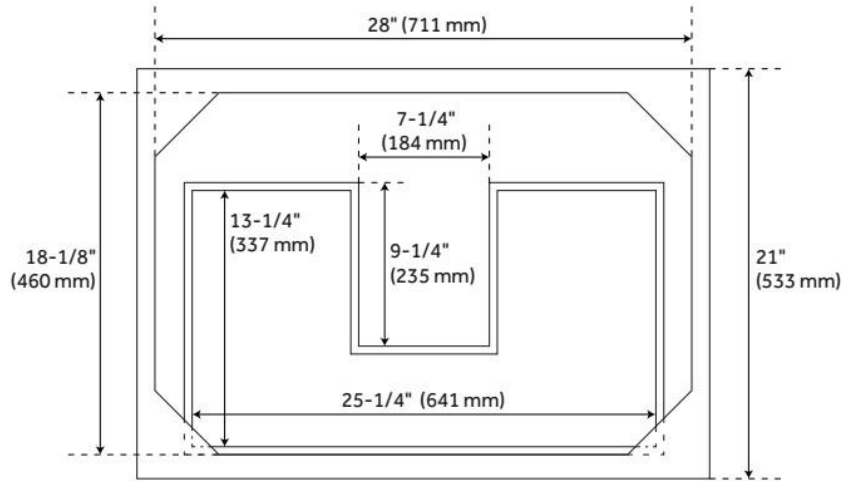

30" ROBERTSON CONSOLE VANITY CABINET - BRUSHED WHITE - VANITY CABINET ONLY

SKU: 484771
Code: SH484771

REVISED 8/8/2024