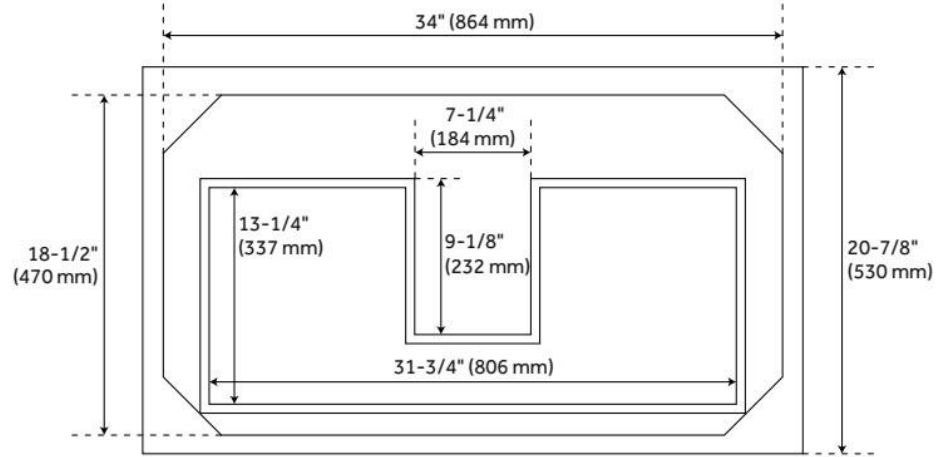

36" ROBERTSON CONSOLE VANITY CABINET - BRUSHED WHITE - VANITY CABINET ONLY

SKU: 484772
Code: SH484772

REVISED 8/7/2024