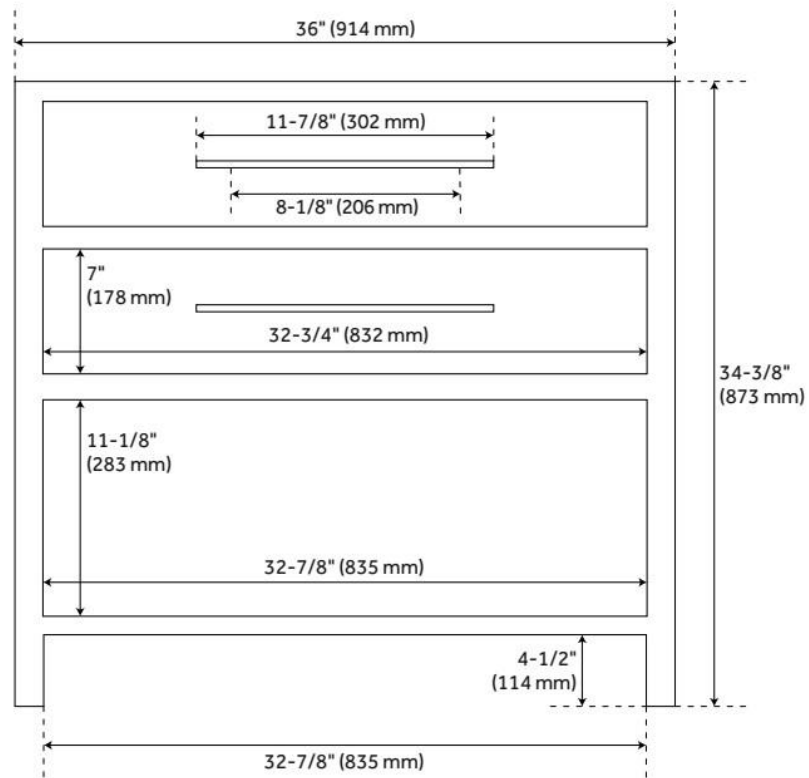

36" ROBERTSON CONSOLE VANITY CABINET - BRUSHED WHITE - VANITY CABINET ONLY

SKU: 484772
Code: SH484772

REVISED 8/7/2024