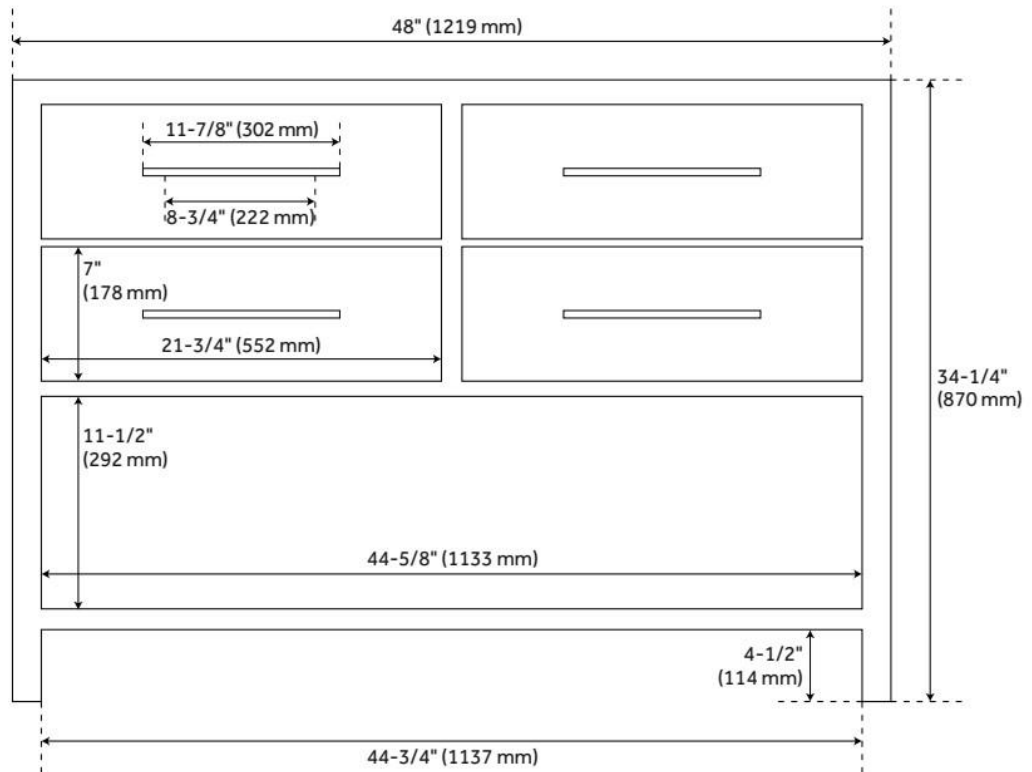

48" ROBERTSON CONSOLE VANITY CABINET - BRUSHED WHITE - VANITY CABINET ONLY

SKU: 484773
Code: SH484773

REVISED 8/7/2024