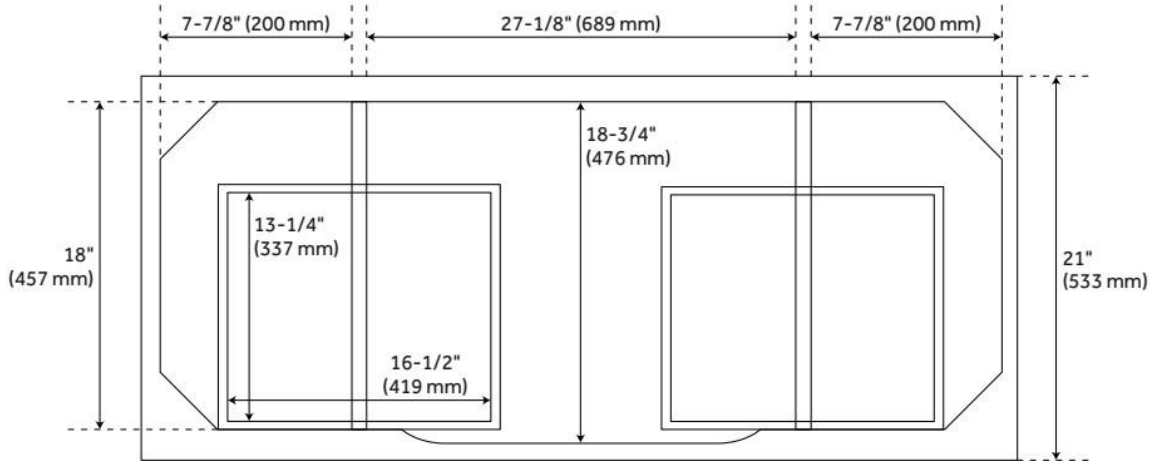

48" ROBERTSON CONSOLE VANITY CABINET - BRUSHED WHITE - VANITY CABINET ONLY

SKU: 484773
Code: SH484773

REVISED 8/7/2024