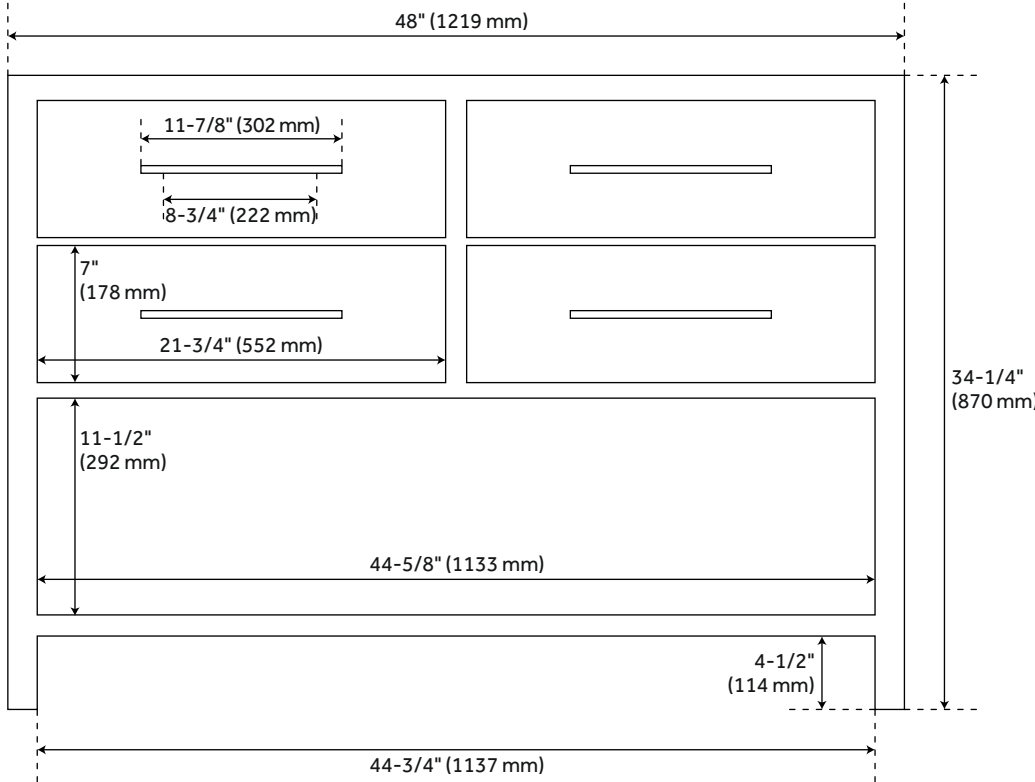

## FEATURES

Installation Type: Freestanding  
Features: Soft-Close Hinges  
Product Finish: Brushed White  
Material: Mahogany  
Number of Drawers: 2  
Width: 48"  
Height: 34-1/4"  
Depth: 21"  
Assembly Required: No  
Number of Shelves: 1  
Dovetail Drawers: Yes  
Sink Installation: Undermount - Oval  
Basin Length: 16"  
Basin Width: 12-1/2"  
Water Depth To Overflow: 5"  
Fits Drain Hole Size: 1-1/2"  
Faucet Included: No  
Sink Material: Porcelain  
Vanity Top Thickness: 3cm  
Water Depth to Rim: 6"  
Hardware Finish: Satin Nickel  
Built-In Adjusters: Yes  
Sink Included: Yes  
Sink Color: White  
Basin Overflow: Yes  
Vanity Top Included: Yes  
Vanity Top Depth: 22"  
Vanity Top Width: 49"  
Backsplash: Yes  
Mirror Included: No

# 48" ROBERTSON CONSOLE VANITY WITH UNDERMOUNT SINK - BRUSHED WHITE

SKU: 953906-48-UM

Code: SH484894, SH484895, SH484896, SH484897

## ADDITIONAL FEATURES

- Includes a matching backsplash and white porcelain sink.
- Polished Carrara Marble is sourced from Italy.
- Each stone top is carved from a single piece of stone and will feature natural variations.
- See Installation Instructions for directions to attach the vanity top and sink.
- All dimensions are ( $\pm 1/2''$ ).
- [Wood finish samples available.](#)

# 48" ROBERTSON CONSOLE VANITY CABINET - BRUSHED WHITE

All dimensions and specifications are nominal and may vary. Use actual products for accuracy in critical situations.