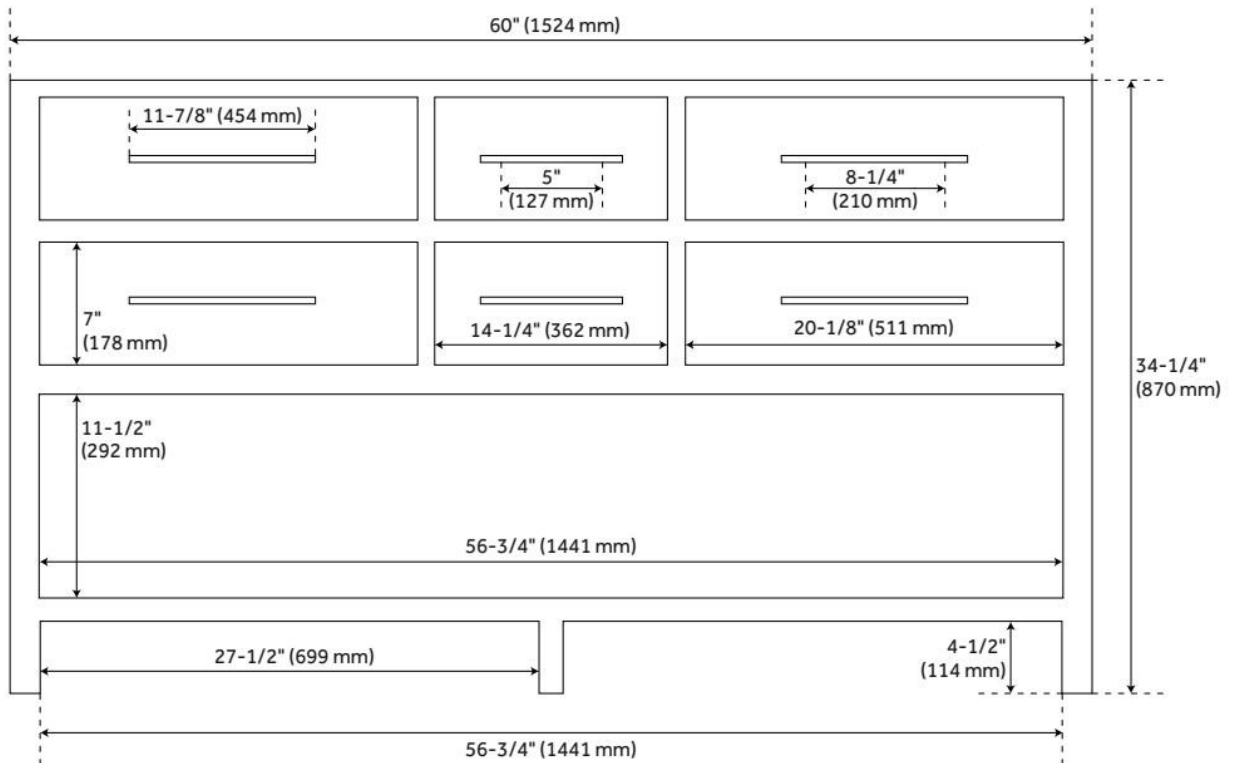

60" ROBERTSON CONSOLE VANITY CABINET - BRUSHED WHITE - VANITY CABINET ONLY

SKU: 484774
Code: SH484774

REVISED 7/25/2024