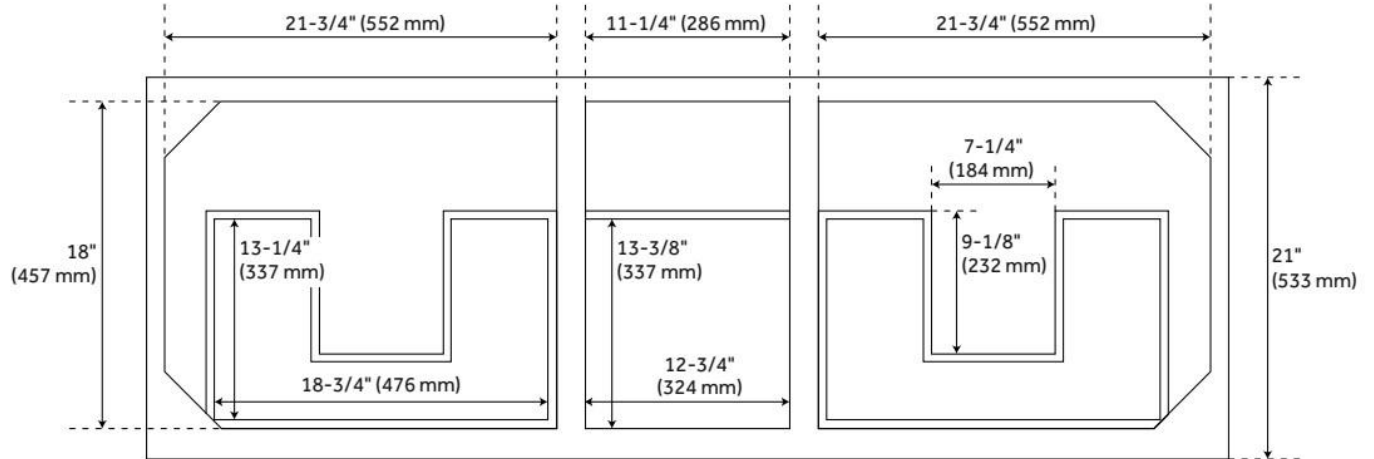

60" ROBERTSON CONSOLE VANITY CABINET - BRUSHED WHITE - VANITY CABINET ONLY

SKU: 484774
Code: SH484774

REVISED 7/25/2024