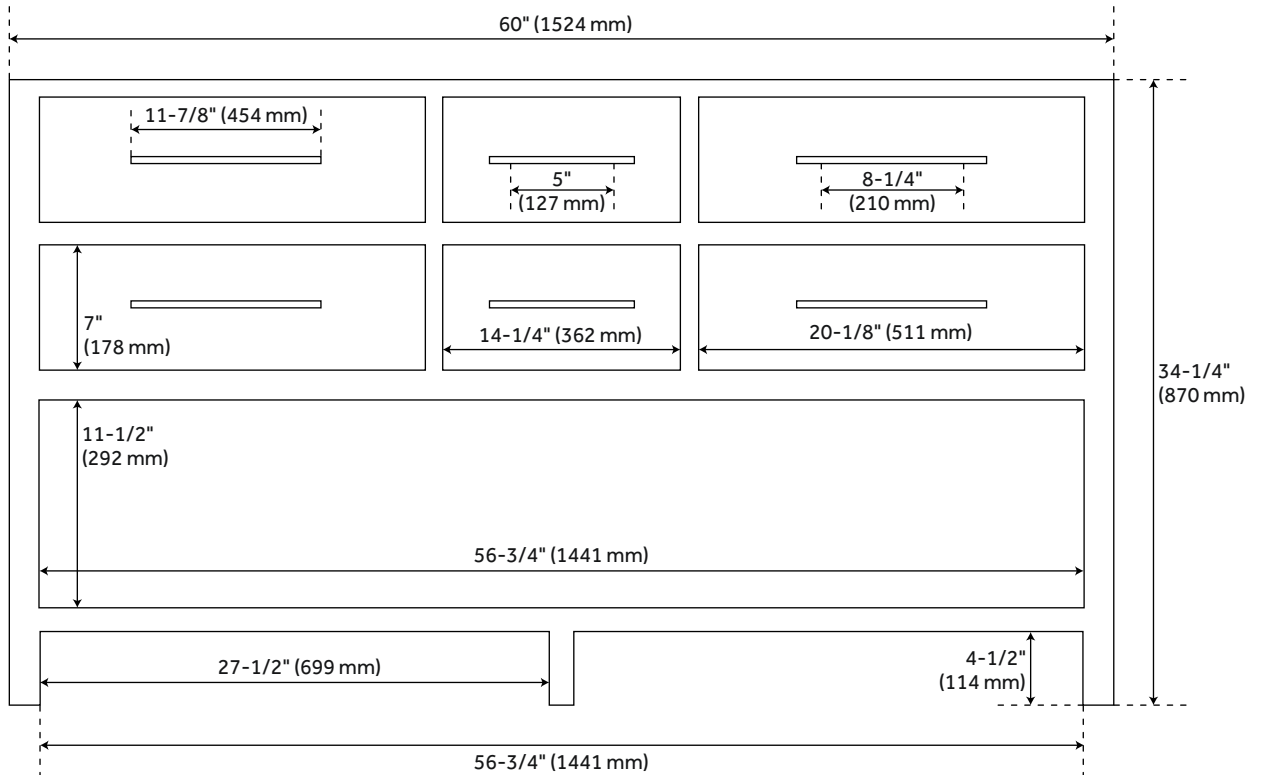

60" ROBERTSON DOUBLE CONSOLE VANITY CABINET - BRUSHED WHITE

All dimensions and specifications are nominal and may vary. Use actual products for accuracy in critical situations.