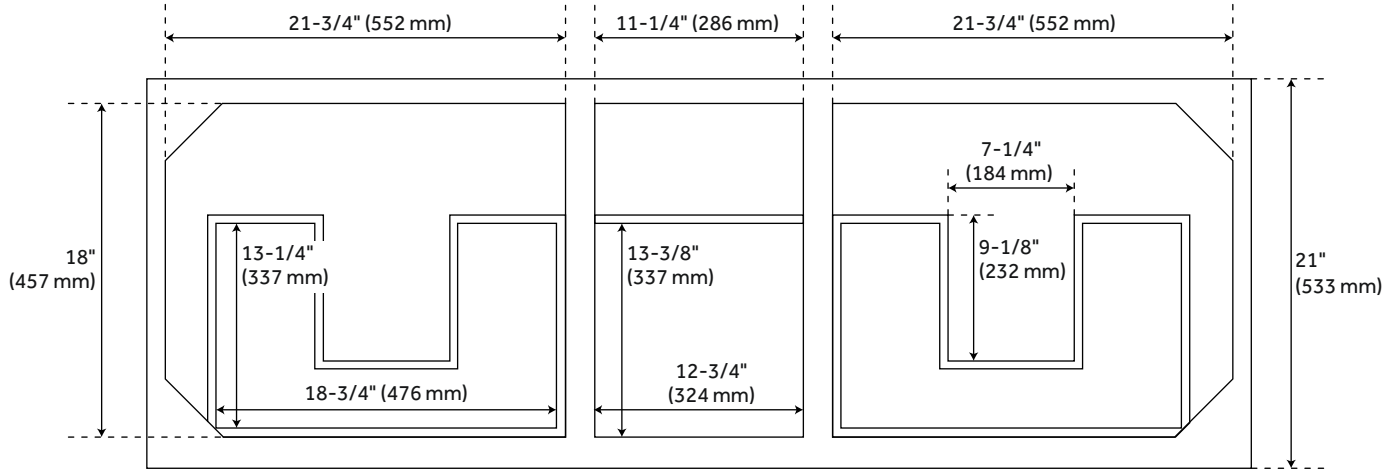

60" ROBERTSON DOUBLE CONSOLE VANITY CABINET - BRUSHED WHITE

All dimensions and specifications are nominal and may vary. Use actual products for accuracy in critical situations.